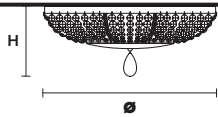

Chandelier

TECHNICAL INFORMATION		SHADE
Ø	115 cm / 45.28"	SHA-BD/14/IV
H	72 cm / 28.35"	SHA-BD/14/WH
WW	12×E14×40W max	
USA	12×E12×40W max (not included)	

NOBLESSE 8

Chandelier

TECHNICAL INFORMATION		SHADE
Ø	86 cm / 33.86"	SHA-BD/14/IV
H	62 cm / 24.41"	SHA-BD/14/WH
WW	8×E14×40 W max	
USA	8×E12×40 W max (not included)	

NOBLESSE 6

Chandelier

TECHNICAL INFORMATION		SHADE
Ø	76 cm / 29.92"	SHA-BD/14/IV
H	62 cm / 24.41"	SHA-BD/14/WH
WW	6×E14×10 W max	
USA	6×E12×40 W max (not included)	

NOBLESSE PL6

Ceiling

CE

TECHNICAL INFORMATION

Ø 62 cm / 24.41"

H 30 cm / 11.81"

WW 6×E14×10 W max

USA 6×E12×40 W max
(not included)

NOBLESSE A4

Applique

TECHNICAL INFORMATIONS

L 50 cm / 19.69"
SP 24 cm / 9.45"
H 48 cm / 18.90"

WW 4×E14×10 W max
USA 4×E12×40 W max
(not included)

SHADE

SHA-BD/14/IV
 SHA-BD/14/WH

NOBLESSE A2

Applique

TECHNICAL INFORMATIONS

L 46 cm / 17.94"
SP 18 cm / 7.02"
H 40 cm / 15.60"

WW 2×E14×10 W max
USA 2×E12×40 W max
(not included)