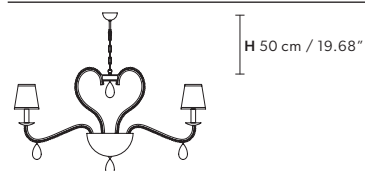

Standard chain for all chandeliers