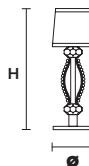

Ø 62 cm / 24.41"

H 30 cm / 11.81"

WW 6×E14×10 W max

USA 6×E12×40 W max
(not included)

NOBLESSE A4

Applique

TECHNICAL INFORMATIONS

L 50 cm / 19.69"
SP 24 cm / 9.45"
H 48 cm / 18.90"

WW 4×E14×10 W max
USA 4×E12×40 W max
(not included)

SHADE

SHA-BD/14/IV
 SHA-BD/14/WH

NOBLESSE A2

Applique

TECHNICAL INFORMATIONS

L 46 cm / 17.94"
SP 18 cm / 7.02"
H 40 cm / 15.60"

WW 2×E14×10 W max
USA 2×E12×40 W max
(not included)

SHADE

SHA-BD/14/IV
 SHA-BD/14/WH

NOBLESSE TL1G

Table lamp

TECHNICAL INFORMATIONS

Ø 40 cm / 15.75"
H 85 cm / 33.46"

WW 1×E27×20 W max
USA 1×E26×60 W max
(not included)

SHADE

SHA-BD/40/IV
 SHA-BD/40/WH

NOBLESSE TL1P

Table lamp

TECHNICAL INFORMATIONS

Ø 14 cm / 5.51"
H 38 cm / 14.96"

WW 1×E14×10 W max
USA 1×E12×40 W max
(not included)

SHADE

SHA-BD/14/IV
 SHA-BD/14/WH