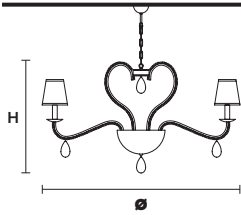

Chandelier

TECHNICAL INFORMATION		SHADE
Ø	115 cm / 45.28"	SHA-BD/14/IV
H	72 cm / 28.35"	SHA-BD/14/WH
WW	12×E14×40W max	
USA	12×E12×40W max (not included)	

NOBLESSE 8

Chandelier

TECHNICAL INFORMATION		SHADE
Ø	86 cm / 33.86"	SHA-BD/14/IV
H	62 cm / 24.41"	SHA-BD/14/WH
WW	8×E14×40 W max	
USA	8×E12×40 W max (not included)	

NOBLESSE 6

Chandelier

TECHNICAL INFORMATION		SHADE
Ø	76 cm / 29.92"	SHA-BD/14/IV
H	62 cm / 24.41"	SHA-BD/14/WH
WW	6×E14×10 W max	
USA	6×E12×40 W max (not included)	

NOBLESSE PL6

Ceiling

CE

TECHNICAL INFORMATION

Ø 62 cm / 24.41"

H 30 cm / 11.81"

WW 6×E14×10 W max

USA 6×E12×40 W max
(not included)

NOBLESSE A4

Applique

TECHNICAL INFORMATIONS

L 50 cm / 19.69"
SP 24 cm / 9.45"
H 48 cm / 18.90"

WW 4×E14×10 W max
USA 4×E12×40 W max
(not included)

SHADE

SHA-BD/14/IV
 SHA-BD/14/WH

NOBLESSE A2

Applique

TECHNICAL INFORMATIONS

L 46 cm / 17.94"
SP 18 cm / 7.02"
H 40 cm / 15.60"

WW 2×E14×10 W max
USA 2×E12×40 W max
(not included)