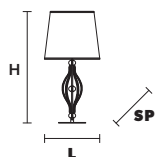

NOBLESSE 6

Chandelier

TECHNICAL INFORMATION		SHADE
Ø	76 cm / 29.92"	SHA-BD/14/IV
H	62 cm / 24.41"	SHA-BD/14/WH
WW	6×E14×10 W max	
USA	6×E12×40 W max (not included)	

NOBLESSE PL6

Ceiling

CE

TECHNICAL INFORMATION

Ø 62 cm / 24.41"

H 30 cm / 11.81"

WW 6×E14×10 W max

USA 6×E12×40 W max
(not included)

NOBLESSE A4

Applique

TECHNICAL INFORMATIONS

L 50 cm / 19.69"
SP 24 cm / 9.45"
H 48 cm / 18.90"

WW 4×E14×10 W max
USA 4×E12×40 W max
(not included)

SHADE

SHA-BD/14/IV
 SHA-BD/14/WH

NOBLESSE A2

Applique

TECHNICAL INFORMATIONS

L 46 cm / 17.94"
SP 18 cm / 7.02"
H 40 cm / 15.60"

WW 2×E14×10 W max
USA 2×E12×40 W max
(not included)

SHADE

SHA-BD/14/IV
 SHA-BD/14/WH

NOBLESSE TL1G

Table lamp

TECHNICAL INFORMATIONS

Ø 40 cm / 15.75"
H 85 cm / 33.46"

WW 1×E27×20 W max
USA 1×E26×60 W max
(not included)

SHADE