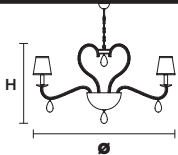

Chandelier

TECHNICAL INFORMATION		SHADE
Ø	115 cm / 45.28"	SHA-BD/14/IV
H	72 cm / 28.35"	SHA-BD/14/WH
WW	12×E14×40W max	
USA	12×E12×40W max (not included)	

NOBLESSE 8

Chandelier

TECHNICAL INFORMATION		SHADE
Ø	86 cm / 33.86"	SHA-BD/14/IV
H	62 cm / 24.41"	SHA-BD/14/WH
WW	8×E14×40 W max	
USA	8×E12×40 W max (not included)	

NOBLESSE 6

Chandelier

TECHNICAL INFORMATION		SHADE
Ø	76 cm / 29.92"	SHA-BD/14/IV
H	62 cm / 24.41"	SHA-BD/14/WH
WW	6×E14×10 W max	
USA	6×E12×40 W max (not included)	

NOBLESSE PL6

Ceiling

CE

TECHNICAL INFORMATION

Ø 62 cm / 24.41"

H 30 cm / 11.81"

WW 6×E14×10 W max

USA 6×E12×40 W max
(not included)

NOBLESSE A4

Applique

TECHNICAL INFORMATIONS

L 50 cm / 19.69"
SP 24 cm / 9.45"
H 48 cm / 18.90"