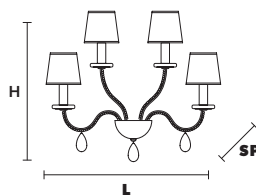

NOBLESSE 6

Chandelier

TECHNICAL INFORMATION		SHADE
Ø	76 cm / 29.92"	SHA-BD/14/IV
H	62 cm / 24.41"	SHA-BD/14/WH
WW	6×E14×10 W max	
USA	6×E12×40 W max (not included)	

NOBLESSE PL6

Ceiling

CE

TECHNICAL INFORMATION

Ø 62 cm / 24.41"

H 30 cm / 11.81"

WW 6×E14×10 W max

USA 6×E12×40 W max
(not included)

NOBLESSE A4

Applique

TECHNICAL INFORMATIONS

L 50 cm / 19.69"
SP 24 cm / 9.45"
H 48 cm / 18.90"

WW 4×E14×10 W max
USA 4×E12×40 W max
(not included)

SHADE

SHA-BD/14/IV
 SHA-BD/14/WH

NOBLESSE A2

Applique

TECHNICAL INFORMATIONS

L 46 cm / 17.94"
SP 18 cm / 7.02"
H 40 cm / 15.60"

WW 2×E14×10 W max
USA 2×E12×40 W max
(not included)

SHADE

SHA-BD/14/IV
 SHA-BD/14/WH

NOBLESSE TL1G

Table lamp

TECHNICAL INFORMATIONS

Ø 40 cm / 15.75"
H 85 cm / 33.46"

WW 1×E27×20 W max
USA 1×E26×60 W max
(not included)

SHADE