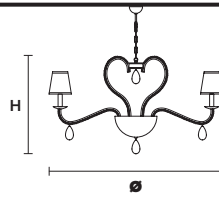

Chandelier

TECHNICAL INFORMATION		SHADE
Ø	115 cm / 45.28"	SHA-BD/14/IV
H	72 cm / 28.35"	SHA-BD/14/WH
WW	12×E14×40W max	
USA	12×E12×40W max (not included)	

NOBLESSE 8

Chandelier

TECHNICAL INFORMATION		SHADE
Ø	86 cm / 33.86"	SHA-BD/14/IV
H	62 cm / 24.41"	SHA-BD/14/WH
WW	8×E14×40 W max	
USA	8×E12×40 W max (not included)	

NOBLESSE 6

Chandelier

TECHNICAL INFORMATION		SHADE
Ø	76 cm / 29.92"	SHA-BD/14/IV
H	62 cm / 24.41"	SHA-BD/14/WH
WW	6×E14×10 W max	
USA	6×E12×40 W max (not included)	

NOBLESSE PL6

Ceiling

CE

TECHNICAL INFORMATION

Ø 62 cm / 24.41"

H 30 cm / 11.81"

WW 6×E14×10 W max

USA 6×E12×40 W max
(not included)

NOBLESSE A4

Applique

TECHNICAL INFORMATIONS

L 50 cm / 19.69"
SP 24 cm / 9.45"
H 48 cm / 18.90"

WW 4×E14×10 W max
USA 4×E12×40 W max
(not included)

SHADE

SHA-BD/14/IV
 SHA-BD/14/WH

NOBLESSE A2

Applique

TECHNICAL INFORMATIONS

L 46 cm / 17.94"
SP 18 cm / 7.02"
H 40 cm / 15.60"

WW 2×E14×10 W max
USA 2×E12×40 W max
(not included)