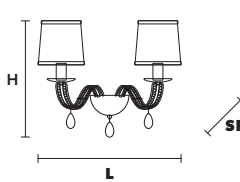

Chandelier

TECHNICAL INFORMATION		SHADE
Ø	115 cm / 45.28"	SHA-BD/14/IV
H	72 cm / 28.35"	SHA-BD/14/WH
WW	12×E14×40W max	
USA	12×E12×40W max (not included)	

NOBLESSE 8

Chandelier

TECHNICAL INFORMATION		SHADE
Ø	86 cm / 33.86"	SHA-BD/14/IV
H	62 cm / 24.41"	SHA-BD/14/WH
WW	8×E14×40 W max	
USA	8×E12×40 W max (not included)	

NOBLESSE 6

Chandelier

TECHNICAL INFORMATION		SHADE
Ø	76 cm / 29.92"	SHA-BD/14/IV
H	62 cm / 24.41"	SHA-BD/14/WH
WW	6×E14×10 W max	
USA	6×E12×40 W max (not included)	

NOBLESSE PL6

Ceiling

CE

TECHNICAL INFORMATION

Ø 62 cm / 24.41"

H 30 cm / 11.81"

WW 6×E14×10 W max

USA 6×E12×40 W max
(not included)

NOBLESSE A4

Applique

TECHNICAL INFORMATIONS

L 50 cm / 19.69"
SP 24 cm / 9.45"
H 48 cm / 18.90"

WW 4×E14×10 W max
USA 4×E12×40 W max
(not included)

SHADE

SHA-BD/14/IV
 SHA-BD/14/WH

NOBLESSE A2

Applique

TECHNICAL INFORMATIONS

L 46 cm / 17.94"
SP 18 cm / 7.02"
H 40 cm / 15.60"

WW 2×E14×10 W max
USA 2×E12×40 W max
(not included)