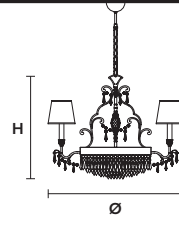

Floor lamp

Standard chain for all chandeliers

GLASSÉ 8+4

Chandelier

TECHNICAL INFORMATION

Ø 90 cm / 35.43"
H 70 cm / 27.56"

WW 8×E14×10 W max*
4×G9×10 W max
USA 8×E12×40 W max*
4×G9×10 W max
(not included)

SHADE

DAM/14/IV

* Candle shape necessary for lampshades

GLASSÉ 6+3

Chandelier

TECHNICAL INFORMATION

Ø 75 cm / 29.53"
H 60 cm / 23.62"

WW 6×E14×10 W max*
3×G9×10 W max
USA 6×E12×40 W max*
3×G9×10 W max
(not included)

H 30 cm / 11.81"

WW 8×G9×10 W max

USA 8×G9×10 W max
(not included)

GLASSÉ A2+1

Applique

CE

TECHNICAL INFORMATION		SHADE
L	40 cm / 15.75"	DAM/14/IV
SP	25 cm / 9.84"	
H	40 cm / 15.75"	
WW	2×E14×10 W max* 1×G9×10 W max	* Candle shape necessary for lampshades
USA	2×E12×40 W max* 1×G9×10 W max (not included)	