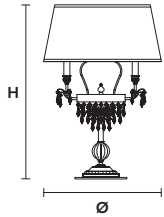

DAM/14/IV

* Candle shape necessary for lampshades

GLASSÉ 6+3

Chandelier

TECHNICAL INFORMATION

Ø 75 cm / 29.53"
H 60 cm / 23.62"

WW 6×E14×10 W max*
3×G9×10 W max
USA 6×E12×40 W max*
3×G9×10 W max
(not included)

H 30 cm / 11.81"

WW 8×G9×10 W max

USA 8×G9×10 W max
(not included)

GLASSÉ A2+1

Applique

CE

TECHNICAL INFORMATION		SHADE
L	40 cm / 15.75"	DAM/14/IV
SP	25 cm / 9.84"	
H	40 cm / 15.75"	
WW	2×E14×10 W max* 1×G9×10 W max	* Candle shape necessary for lampshades
USA	2×E12×40 W max* 1×G9×10 W max (not included)	

GLASSÉ A4

Applique

CE

TECHNICAL INFORMATION		SHADE
L	50 cm / 19.69"	DAM/IV
SP	15 cm / 5.91"	
H	25 cm / 9.84"	
WW	2×E14×10 W max 2×G9×10 W max	
USA	2×E12×40 W max 2×G9×10 W max (not included)	

GLASSÉ TL3

Table lamp

CE *

TECHNICAL INFORMATION		SHADE
Ø	40 cm / 15.75"	DAM/IV
H	60 cm / 23.62"	
WW	3×E14×10 W max	
USA	3×E12×40 W max (not included)	

GLASSÉ STL3

Floor lamp

CE *

TECHNICAL INFORMATION		SHADE
Ø	40 cm / 15.75"	DAM/IV
H	170 cm / 66.93"	
WW	3×E14×10 W max	
USA	3×E12×40 W max (not included)	