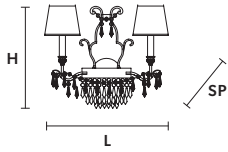

DAM/14/IV

* Candle shape necessary for lampshades

GLASSÉ 6+3

Chandelier

TECHNICAL INFORMATION

Ø 75 cm / 29.53"
H 60 cm / 23.62"

WW 6×E14×10 W max*
3×G9×10 W max
USA 6×E12×40 W max*
3×G9×10 W max
(not included)

SHADE

DAM/14/IV

* Candle shape necessary for lampshades

GLASSÉ PL8

Ceiling

€

TECHNICAL INFORMATION

Ø 60 cm / 23.62"

H 30 cm / 11.81"

WW 8×G9×10 W max

USA 8×G9×10 W max
(not included)

GLASSÉ A2+1

Applique

CE

TECHNICAL INFORMATION		SHADE
L	40 cm / 15.75"	DAM/14/IV
SP	25 cm / 9.84"	
H	40 cm / 15.75"	
WW	2×E14×10 W max* 1×G9×10 W max	* Candle shape necessary for lampshades
USA	2×E12×40 W max* 1×G9×10 W max (not included)	

GLASSÉ A4

Applique

CE

TECHNICAL INFORMATION		SHADE
L	50 cm / 19.69"	DAM/IV
SP	15 cm / 5.91"	
H	25 cm / 9.84"	
WW	2×E14×10 W max 2×G9×10 W max	
USA	2×E12×40 W max 2×G9×10 W max (not included)	

GLASSÉ TL3

Table lamp