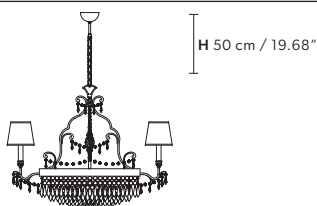

Floor lamp

Standard chain for all chandeliers

GLASSÉ 8+4

Chandelier

TECHNICAL INFORMATION

Ø 90 cm / 35.43"
H 70 cm / 27.56"

WW 8×E14×10 W max*
4×G9×10 W max
USA 8×E12×40 W max*
4×G9×10 W max
(not included)

SHADE

DAM/14/IV

* Candle shape necessary for lampshades

GLASSÉ 6+3

Chandelier

TECHNICAL INFORMATION

Ø 75 cm / 29.53"
H 60 cm / 23.62"

WW 6×E14×10 W max*
3×G9×10 W max
USA 6×E12×40 W max*
3×G9×10 W max
(not included)