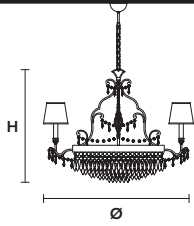

Floor lamp

Standard chain for all chandeliers

GLASSÉ 8+4

Chandelier

TECHNICAL INFORMATION

Ø 90 cm / 35.43"
H 70 cm / 27.56"

WW 8×E14×10 W max*
4×G9×10 W max
USA 8×E12×40 W max*
4×G9×10 W max
(not included)

SHADE

DAM/14/IV

* Candle shape necessary for lampshades

GLASSÉ 6+3

Chandelier

TECHNICAL INFORMATION

Ø 75 cm / 29.53"
H 60 cm / 23.62"

WW 6×E14×10 W max*
3×G9×10 W max
USA 6×E12×40 W max*
3×G9×10 W max
(not included)