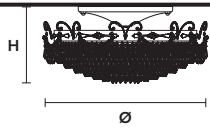

DAM/14/IV

* Candle shape necessary for lampshades

GLASSÉ 6+3

Chandelier

TECHNICAL INFORMATION

Ø 75 cm / 29.53"
H 60 cm / 23.62"

WW 6×E14×10 W max*
3×G9×10 W max
USA 6×E12×40 W max*
3×G9×10 W max
(not included)

SHADE

DAM/14/IV

* Candle shape necessary for lampshades

GLASSÉ PL8

Ceiling

€

TECHNICAL INFORMATION

Ø 60 cm / 23.62"

H 30 cm / 11.81"

WW 8×G9×10 W max

USA 8×G9×10 W max
(not included)

GLASSÉ A2+1

Applique

CE

TECHNICAL INFORMATION		SHADE
L	40 cm / 15.75"	DAM/14/IV
SP	25 cm / 9.84"	
H	40 cm / 15.75"	
WW	2×E14×10 W max* 1×G9×10 W max	* Candle shape necessary for lampshades
USA	2×E12×40 W max* 1×G9×10 W max (not included)	