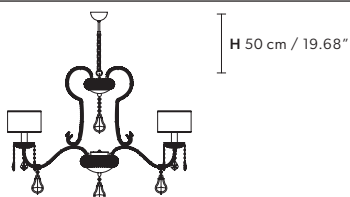

Table lamp

Standard chain for all chandeliers

GALÁ 16+4+3

Chandelier

TECHNICAL INFORMATION

Ø 160 cm / 62.99"
 H 115 cm / 45.28"
 WW 16×E14×10 W max
 7×G9×10 W max
 USA 16×E12×40 W max
 (not included)

SHADE

SAT/17/ECRU
 SAT/17/WH

GALÁ 12+3+2

Chandelier

TECHNICAL INFORMATION

Ø 116 cm / 45.67"
 H 76 cm / 29.92"
 WW 12×E14×10 W max
 5×G9×10 W max
 USA 12×E12×40 W max
 (not included)

SHADE

SAT/17/ECRU
 SAT/17/WH

GALÁ 8+2

Chandelier

TECHNICAL INFORMATION

Ø 97 cm / 38.19"
 H 67 cm / 26.38"
 WW 8×E14×10 W max
 2×G9×10 W max
 USA 8×E12×40 W max
 (not included)

SHADE

SAT/17/ECRU
 SAT/17/WH

GALÁ 6+2

Chandelier

TECHNICAL INFORMATION

Ø 77 cm / 30.31"
 H 55 cm / 21.65"
 WW 6×E14×10 W max
 2×G9×10 W max
 USA 6×E12×40 W max
 (not included)

H 12 cm / 4.72"

WW 3×E14×10 W max

USA 3×E12×40 W max

(not included)

GALÁ A2

Applique

TECHNICAL INFORMATIONS		SHADE
L	35 cm / 13.77"	SAT/12/ECRU
SP	18 cm / 7.08"	SAT/12/WH
H	35 cm / 13.77"	
WW	2×E14×10 W max	
USA	2×E12×40 W max (not included)	