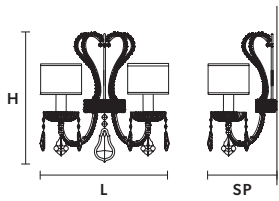

TECHNICAL INFORMATION

Ø 97 cm / 38.19"
 H 67 cm / 26.38"
 WW 8×E14×10 W max
 2×G9×10 W max
 USA 8×E12×40 W max
 (not included)

SHADE

SAT/17/ECRU
 SAT/17/WH

GALÁ 6+2

Chandelier

TECHNICAL INFORMATION

Ø 77 cm / 30.31"
 H 55 cm / 21.65"
 WW 6×E14×10 W max
 2×G9×10 W max
 USA 6×E12×40 W max
 (not included)

SHADE

SAT/17/ECRU
 SAT/17/WH

: for the US market, refer to the relevant price list.

GALÁ PL3

Ceiling

CE

TECHNICAL INFORMATION

Ø 36 cm / 14.17"

H 12 cm / 4.72"

WW 3×E14×10 W max

USA 3×E12×40 W max

(not included)

GALÁ A2

Applique

TECHNICAL INFORMATIONS		SHADE
L	35 cm / 13.77"	SAT/12/ECRU
SP	18 cm / 7.08"	SAT/12/WH
H	35 cm / 13.77"	
WW	2×E14×10 W max	
USA	2×E12×40 W max (not included)	

GALÁ TL1G 45

Table lamp

TECHNICAL INFORMATIONS		SHADE
Ø	38 cm / 14.97"	SAT/38/ECRU
H	45 cm / 17.71"	SAT/38/WH
WW	1×E27×20 W max	
USA	1×E26×60 W max (not included)	

GALÁ TL1P 22

Table lamp

TECHNICAL INFORMATIONS		SHADE
Ø	17 cm / 6.69"	SAT/17/ECRU
H	22 cm / 8.66"	SAT/17/WH
WW	1×E14×10 W max	
USA	1×E12×40 W max (not included)	