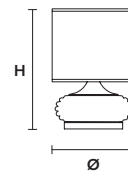

TECHNICAL INFORMATION

Ø 97 cm / 38.19"
 H 67 cm / 26.38"
 WW 8×E14×10 W max
 2×G9×10 W max
 USA 8×E12×40 W max
 (not included)

SHADE

SAT/17/ECRU
 SAT/17/WH

GALÁ 6+2

Chandelier

TECHNICAL INFORMATION

Ø 77 cm / 30.31"
 H 55 cm / 21.65"
 WW 6×E14×10 W max
 2×G9×10 W max
 USA 6×E12×40 W max
 (not included)

SHADE

SAT/17/ECRU
 SAT/17/WH

: for the US market, refer to the relevant price list.

GALÁ PL3

Ceiling

CE

TECHNICAL INFORMATION

Ø 36 cm / 14.17"

H 12 cm / 4.72"

WW 3×E14×10 W max

USA 3×E12×40 W max

(not included)

GALÁ A2

Applique

TECHNICAL INFORMATIONS		SHADE
L	35 cm / 13.77"	SAT/12/ECRU
SP	18 cm / 7.08"	SAT/12/WH
H	35 cm / 13.77"	
WW	2×E14×10 W max	
USA	2×E12×40 W max (not included)	

GALÁ TL1G 45

Table lamp

TECHNICAL INFORMATIONS		SHADE
Ø	38 cm / 14.97"	SAT/38/ECRU
H	45 cm / 17.71"	SAT/38/WH
WW	1×E27×20 W max	
USA	1×E26×60 W max (not included)	

GALÁ TL1P 22

Table lamp

TECHNICAL INFORMATIONS		SHADE
Ø	17 cm / 6.69"	SAT/17/ECRU
H	22 cm / 8.66"	SAT/17/WH
WW	1×E14×10 W max	
USA	1×E12×40 W max (not included)	