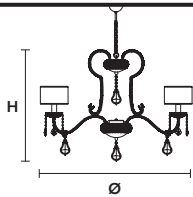

Table lamp

Standard chain for all chandeliers

GALÁ 16+4+3

Chandelier

TECHNICAL INFORMATION

Ø 160 cm / 62.99"
 H 115 cm / 45.28"
 WW 16×E14×10 W max
 7×G9×10 W max
 USA 16×E12×40 W max
 (not included)

SHADE

SAT/17/ECRU
 SAT/17/WH

GALÁ 12+3+2

Chandelier

TECHNICAL INFORMATION

Ø 116 cm / 45.67"
 H 76 cm / 29.92"
 WW 12×E14×10 W max
 5×G9×10 W max
 USA 12×E12×40 W max
 (not included)

SHADE

SAT/17/ECRU
 SAT/17/WH

GALÁ 8+2

Chandelier

TECHNICAL INFORMATION

Ø 97 cm / 38.19"
 H 67 cm / 26.38"
 WW 8×E14×10 W max
 2×G9×10 W max
 USA 8×E12×40 W max
 (not included)

SHADE

SAT/17/ECRU
 SAT/17/WH

GALÁ 6+2

Chandelier

TECHNICAL INFORMATION

Ø 77 cm / 30.31"
 H 55 cm / 21.65"
 WW 6×E14×10 W max
 2×G9×10 W max
 USA 6×E12×40 W max
 (not included)

H 12 cm / 4.72"

WW 3×E14×10 W max

USA 3×E12×40 W max

(not included)

GALÁ A2

Applique

TECHNICAL INFORMATIONS		SHADE
L	35 cm / 13.77"	SAT/12/ECRU
SP	18 cm / 7.08"	SAT/12/WH
H	35 cm / 13.77"	
WW	2×E14×10 W max	
USA	2×E12×40 W max (not included)	