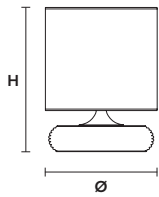

TECHNICAL INFORMATION

Ø 97 cm / 38.19"
 H 67 cm / 26.38"
 WW 8×E14×10 W max
 2×G9×10 W max
 USA 8×E12×40 W max
 (not included)

SHADE

SAT/17/ECRU
 SAT/17/WH

GALÁ 6+2

Chandelier

TECHNICAL INFORMATION

Ø 77 cm / 30.31"
 H 55 cm / 21.65"
 WW 6×E14×10 W max
 2×G9×10 W max
 USA 6×E12×40 W max
 (not included)

SHADE

SAT/17/ECRU
 SAT/17/WH

: for the US market, refer to the relevant price list.

GALÁ PL3

Ceiling

CE

TECHNICAL INFORMATION

Ø 36 cm / 14.17"

H 12 cm / 4.72"

WW 3×E14×10 W max

USA 3×E12×40 W max

(not included)

GALÁ A2

Applique

TECHNICAL INFORMATIONS		SHADE
L	35 cm / 13.77"	SAT/12/ECRU
SP	18 cm / 7.08"	SAT/12/WH
H	35 cm / 13.77"	
WW	2×E14×10 W max	
USA	2×E12×40 W max (not included)	

GALÁ TL1G 45

Table lamp

TECHNICAL INFORMATIONS		SHADE
Ø	38 cm / 14.97"	SAT/38/ECRU
H	45 cm / 17.71"	SAT/38/WH
WW	1×E27×20 W max	
USA	1×E26×60 W max (not included)	

GALÁ TL1P 22

Table lamp

TECHNICAL INFORMATIONS		SHADE
Ø	17 cm / 6.69"	SAT/17/ECRU
H	22 cm / 8.66"	SAT/17/WH
WW	1×E14×10 W max	
USA	1×E12×40 W max (not included)	