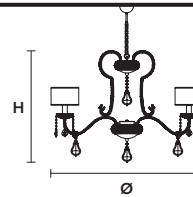

Table lamp

Standard chain for all chandeliers

GALÁ 16+4+3

Chandelier

TECHNICAL INFORMATION

Ø 160 cm / 62.99"
 H 115 cm / 45.28"
 WW 16×E14×10 W max
 7×G9×10 W max
 USA 16×E12×40 W max
 (not included)

SHADE

SAT/17/ECRU
 SAT/17/WH

TECHNICAL INFORMATION

Ø 97 cm / 38.19"
 H 67 cm / 26.38"
 WW 8×E14×10 W max
 2×G9×10 W max
 USA 8×E12×40 W max
 (not included)

SHADE

SAT/17/ECRU
 SAT/17/WH

GALÁ 6+2

Chandelier

TECHNICAL INFORMATION

Ø 77 cm / 30.31"
 H 55 cm / 21.65"
 WW 6×E14×10 W max
 2×G9×10 W max
 USA 6×E12×40 W max
 (not included)

SHADE

SAT/17/ECRU
 SAT/17/WH

: for the US market, refer to the relevant price list.

GALÁ PL3

Ceiling

CE

TECHNICAL INFORMATION

Ø 36 cm / 14.17"

H 12 cm / 4.72"

WW 3×E14×10 W max

USA 3×E12×40 W max

(not included)

GALÁ A2

Applique

TECHNICAL INFORMATIONS		SHADE
L	35 cm / 13.77"	SAT/12/ECRU
SP	18 cm / 7.08"	SAT/12/WH
H	35 cm / 13.77"	
WW	2×E14×10 W max	
USA	2×E12×40 W max (not included)	