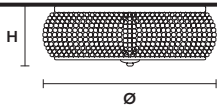

SHADE

SAT/17/ECRU
 SAT/17/WH

: for the US market, refer to the relevant price list.

GALÁ PL3

Ceiling

CE

TECHNICAL INFORMATION

Ø 36 cm / 14.17"

H 12 cm / 4.72"

WW 3×E14×10 W max

USA 3×E12×40 W max

(not included)

GALÁ A2

Applique

TECHNICAL INFORMATIONS		SHADE
L	35 cm / 13.77"	SAT/12/ECRU
SP	18 cm / 7.08"	SAT/12/WH
H	35 cm / 13.77"	
WW	2×E14×10 W max	
USA	2×E12×40 W max (not included)	