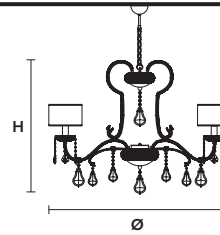

Table lamp

Standard chain for all chandeliers

GALÁ 16+4+3

Chandelier

TECHNICAL INFORMATION

Ø 160 cm / 62.99"
 H 115 cm / 45.28"
 WW 16×E14×10 W max
 7×G9×10 W max
 USA 16×E12×40 W max
 (not included)

SHADE

SAT/17/ECRU
 SAT/17/WH

GALÁ 12+3+2

Chandelier

TECHNICAL INFORMATION

Ø 116 cm / 45.67"
 H 76 cm / 29.92"
 WW 12×E14×10 W max
 5×G9×10 W max
 USA 12×E12×40 W max
 (not included)

SHADE

SAT/17/ECRU
 SAT/17/WH

GALÁ 8+2

Chandelier

TECHNICAL INFORMATION

Ø 97 cm / 38.19"
 H 67 cm / 26.38"
 WW 8×E14×10 W max
 2×G9×10 W max
 USA 8×E12×40 W max
 (not included)

SHADE

SAT/17/ECRU
 SAT/17/WH

GALÁ 6+2

Chandelier

TECHNICAL INFORMATION

Ø 77 cm / 30.31"
 H 55 cm / 21.65"
 WW 6×E14×10 W max
 2×G9×10 W max
 USA 6×E12×40 W max
 (not included)

H 12 cm / 4.72"

WW 3×E14×10 W max

USA 3×E12×40 W max

(not included)

GALÁ A2

Applique

TECHNICAL INFORMATIONS		SHADE
L	35 cm / 13.77"	SAT/12/ECRU
SP	18 cm / 7.08"	SAT/12/WH
H	35 cm / 13.77"	
WW	2×E14×10 W max	
USA	2×E12×40 W max (not included)	