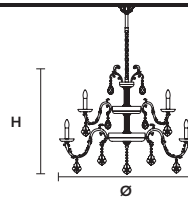

Chandelier

TECHNICAL INFORMATION

Ø 150 cm / 56.06"
H 180 cm / 70.87"

WW 24×E14×10 W max
USA 24×E12×40 W max
(not included)

SHADE

SAT/17/ECRU
SAT/17/BK

ETERNITY 8+4

Chandelier

TECHNICAL INFORMATION

Ø 120 cm / 47.24"
H 105 cm / 41.34"

WW 12×E14×10 W max
USA 12×E12×40 W max
(not included)

ETERNITY 6+3

Chandelier

TECHNICAL INFORMATION

Ø 90 cm / 35.43"
H 95 cm / 37.40"

WW 9×E14×10 W max
USA 9×E12×40 W max
(not included)

ETERNITY A2

Applique

TECHNICAL INFORMATION

L 31 cm / 12.20"
SP 20 cm / 7.87"
H 36 cm / 14.17"

WW 2×E14×10 W max
USA 2×E12×40 W max
 (not included)

ETERNITY TL1

Table Lamp

TECHNICAL INFORMATION