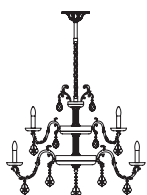

G03 Oro lucido + marmo verde Guatemala
Shiny gold + Guatemala green marble

Family

Chandelier

Applique

Table lamp

Standard chain for all chandeliers

H 50 cm / 19.68"

ETERNITY 12+8+4