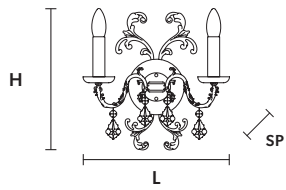

Chandelier

TECHNICAL INFORMATION

Ø 150 cm / 56.06"
H 180 cm / 70.87"

WW 24×E14×10 W max
USA 24×E12×40 W max
(not included)

SHADE

SAT/17/ECRU
SAT/17/BK

ETERNITY 8+4

Chandelier

TECHNICAL INFORMATION

Ø 120 cm / 47.24"
H 105 cm / 41.34"

WW 12×E14×10 W max
USA 12×E12×40 W max
(not included)

ETERNITY 6+3

Chandelier

TECHNICAL INFORMATION

Ø 90 cm / 35.43"
H 95 cm / 37.40"

WW 9×E14×10 W max
USA 9×E12×40 W max
(not included)

ETERNITY A2

Applique

TECHNICAL INFORMATION

L 31 cm / 12.20"
SP 20 cm / 7.87"
H 36 cm / 14.17"

WW 2×E14×10 W max
USA 2×E12×40 W max
 (not included)

ETERNITY TL1

Table Lamp

TECHNICAL INFORMATION