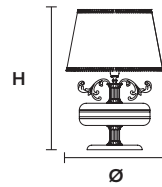

Chandelier

TECHNICAL INFORMATION

Ø 150 cm / 56.06"
H 180 cm / 70.87"

WW 24×E14×10 W max
USA 24×E12×40 W max
(not included)

SHADE

SAT/17/ECRU
SAT/17/BK

ETERNITY 8+4

Chandelier

TECHNICAL INFORMATION

Ø 120 cm / 47.24"
H 105 cm / 41.34"

WW 12×E14×10 W max
USA 12×E12×40 W max
(not included)

ETERNITY 6+3

Chandelier

TECHNICAL INFORMATION

Ø 90 cm / 35.43"
H 95 cm / 37.40"

WW 9×E14×10 W max
USA 9×E12×40 W max
(not included)

ETERNITY A2

Applique

TECHNICAL INFORMATION

L 31 cm / 12.20"
SP 20 cm / 7.87"
H 36 cm / 14.17"

WW 2×E14×10 W max
USA 2×E12×40 W max
 (not included)

ETERNITY TL1

Table Lamp

TECHNICAL INFORMATION

Ø 46 cm / 18.11"
H 62 cm / 24.40"

SHADE

SAT/46/WH
 SAT/46/BK

WW 1×E27×20 W max
USA 1×E26×60 W max
 (not included)