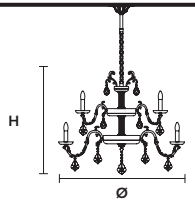

Chandelier

TECHNICAL INFORMATION

Ø 150 cm / 56.06"
H 180 cm / 70.87"

WW 24×E14×10 W max
USA 24×E12×40 W max
(not included)

SHADE

SAT/17/ECRU
SAT/17/BK

ETERNITY 8+4

Chandelier

TECHNICAL INFORMATION

Ø 120 cm / 47.24"
H 105 cm / 41.34"

WW 12×E14×10 W max
USA 12×E12×40 W max
(not included)

ETERNITY 6+3

Chandelier

TECHNICAL INFORMATION

Ø 90 cm / 35.43"
H 95 cm / 37.40"

WW 9×E14×10 W max
USA 9×E12×40 W max
(not included)

ETERNITY A2

Applique

TECHNICAL INFORMATION

L 31 cm / 12.20"
SP 20 cm / 7.87"
H 36 cm / 14.17"

WW 2×E14×10 W max
USA 2×E12×40 W max
 (not included)

ETERNITY TL1

Table Lamp

TECHNICAL INFORMATION