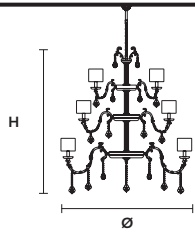

G03 Oro lucido + marmo verde Guatemala
Shiny gold + Guatemala green marble

Family

Chandelier

Applique

Table lamp

Standard chain for all chandeliers

H 50 cm / 19.68"

ETERNITY 12+8+4

Chandelier

TECHNICAL INFORMATION

Ø 150 cm / 56.06"
H 180 cm / 70.87"

WW 24×E14×10 W max
USA 24×E12×40 W max
(not included)

SHADE

SAT/17/ECRU
SAT/17/BK

ETERNITY 8+4

Chandelier

TECHNICAL INFORMATION

Ø 120 cm / 47.24"
H 105 cm / 41.34"

WW 12×E14×10 W max
USA 12×E12×40 W max
(not included)

ETERNITY 6+3

Chandelier

TECHNICAL INFORMATION

Ø 90 cm / 35.43"
H 95 cm / 37.40"

WW 9×E14×10 W max
USA 9×E12×40 W max
(not included)

ETERNITY A2

Applique

TECHNICAL INFORMATION

L 31 cm / 12.20"
SP 20 cm / 7.87"
H 36 cm / 14.17"

WW 2×E14×10 W max
USA 2×E12×40 W max
 (not included)

ETERNITY TL1

Table Lamp

TECHNICAL INFORMATION