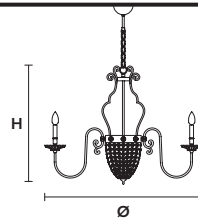

Chandelier

TECHNICAL INFORMATION

Ø 110 cm / 43.40"
H 65 cm / 25.60"

WW 12×E14×10 W max
 1×E27×20 W max
USA 12×E12×40 W max
 1×E26×60 W max
(not included)

SHADE

NO LAMPSHADES INCLUDED

ELEGANTIA 8+1

Chandelier

TECHNICAL INFORMATION

Ø 85 cm / 33.46"
H 65 cm / 25.60"

WW 8×E14×10 W max
 1×E27×20 W max
USA 8×E12×40 W max
 1×E26×60 W max
(not included)

SHADE

NO LAMPSHADES INCLUDED

ELEGANTIA 3+1

Chandelier

TECHNICAL INFORMATION

Ø 45 cm / 17.72"
H 60 cm / 23.62"

WW 3×E14×10 W max
 1×E27×20 W max
USA 3×E12×40 W max
 1×E26×60 W max
(not included)

SHADE

NO LAMPSHADES INCLUDED

ELEGANTIA 1

Suspension

TECHNICAL INFORMATION

Ø 20 cm / 7.87"
H 55 cm / 21.65"

WW 1×E27×20 W max
USA 1×E26×60 W max
(not included)

: for the US market, refer to the relevant price list.

ELEGANTIA PLV4

Ceiling

CE

TECHNICAL INFORMATION

Ø 60 cm / 23.62"

H 22 cm / 8.66"