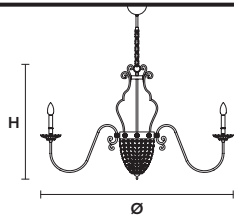

Chandelier

Suspension

Applique

Ceiling

Table lamp

Floor lamp

Standard chain for all chandeliers

ELEGANTIA 12+1

Chandelier

TECHNICAL INFORMATION

Ø 110 cm / 43.40"
H 65 cm / 25.60"

WW 12×E14×10 W max
 1×E27×20 W max
USA 12×E12×40 W max
 1×E26×60 W max
(not included)

SHADE

NO LAMPSHADES INCLUDED

ELEGANTIA 8+1

Chandelier

TECHNICAL INFORMATION

Ø 85 cm / 33.46"
H 65 cm / 25.60"

WW 8×E14×10 W max
 1×E27×20 W max
USA 8×E12×40 W max
 1×E26×60 W max
(not included)

SHADE

NO LAMPSHADES INCLUDED

ELEGANTIA 3+1

Chandelier

TECHNICAL INFORMATION

Ø 45 cm / 17.72"
H 60 cm / 23.62"

WW 3×E14×10 W max
 1×E27×20 W max
USA 3×E12×40 W max
 1×E26×60 W max
(not included)

SHADE

NO LAMPSHADES INCLUDED

ELEGANTIA 1

Suspension

TECHNICAL INFORMATION

Ø 20 cm / 7.87"
H 55 cm / 21.65"