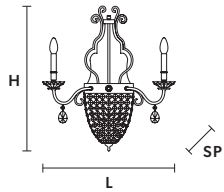

WW 3×E27×20 W max

USA 3×E26×60 W max
(not included)

ELEGANTIA PL4

Ceiling

CE

TECHNICAL INFORMATION

Ø 60 cm / 23.62"

H 22 cm / 8.66"

WW 4×E27×20 W max

USA 4×E26×60 W max
(not included)

ELEGANTIA PL3

Ceiling

CE

TECHNICAL INFORMATION

Ø 40 cm / 15.75"

H 20 cm / 7.87"

WW 3×E27×20 W max

USA 3×E26×60 W max
(not included)

ELEGANTIA PL1

Ceiling

CE

TECHNICAL INFORMATION

Ø 20 cm / 7.87"

H 25 cm / 9.84"

WW 1×E27×20 W max

USA 1×E26×60 W max
(not included)

ELEGANTIA A2+1

Applique

TECHNICAL INFORMATION

L 38 cm / 14.96"
SP 20 cm / 7.87"
H 60 cm / 23.62"

WW 3×E14×10 W max
USA 3×E12×40 W max
(not included)

SHADE