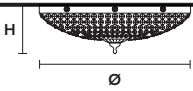

WW 1×E27×20 W max
USA 1×E26×60 W max
(not included)

: for the US market, refer to the relevant price list.

ELEGANTIA PLV4

Ceiling

CE

TECHNICAL INFORMATION

Ø 60 cm / 23.62"

H 22 cm / 8.66"

WW 4×E27×20 W max

USA 4×E26×60 W max
(not included)

ELEGANTIA PLV3

Ceiling

CE

TECHNICAL INFORMATION

Ø 40 cm / 15.75"

H 20 cm / 7.87"

WW 3×E27×20 W max

USA 3×E26×60 W max
(not included)

ELEGANTIA PL4

Ceiling

CE

TECHNICAL INFORMATION

Ø 60 cm / 23.62"

H 22 cm / 8.66"

WW 4×E27×20 W max

USA 4×E26×60 W max
(not included)

ELEGANTIA PL3

Ceiling

CE

TECHNICAL INFORMATION

Ø 40 cm / 15.75"

H 20 cm / 7.87"