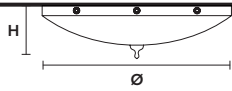

TECHNICAL INFORMATION

Ø 85 cm / 33.46"
H 65 cm / 25.60"

WW 8×E14×10 W max
 1×E27×20 W max
USA 8×E12×40 W max
 1×E26×60 W max
(not included)

SHADE

NO LAMPSHADES INCLUDED

ELEGANTIA 3+1

Chandelier

TECHNICAL INFORMATION

Ø 45 cm / 17.72"
H 60 cm / 23.62"

WW 3×E14×10 W max
 1×E27×20 W max
USA 3×E12×40 W max
 1×E26×60 W max
(not included)

SHADE

NO LAMPSHADES INCLUDED

ELEGANTIA 1

Suspension

TECHNICAL INFORMATION

Ø 20 cm / 7.87"
H 55 cm / 21.65"

WW 1×E27×20 W max
USA 1×E26×60 W max
(not included)

: for the US market, refer to the relevant price list.

ELEGANTIA PLV4

Ceiling

CE

TECHNICAL INFORMATION

Ø 60 cm / 23.62"

H 22 cm / 8.66"

WW 4×E27×20 W max

USA 4×E26×60 W max
(not included)

ELEGANTIA PLV3

Ceiling

CE

TECHNICAL INFORMATION

Ø 40 cm / 15.75"

H 20 cm / 7.87"