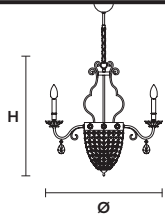

Chandelier

TECHNICAL INFORMATION

Ø 110 cm / 43.40"
H 65 cm / 25.60"

WW 12×E14×10 W max
 1×E27×20 W max
USA 12×E12×40 W max
 1×E26×60 W max
(not included)

SHADE

NO LAMPSHADES INCLUDED

ELEGANTIA 8+1

Chandelier

TECHNICAL INFORMATION

Ø 85 cm / 33.46"
H 65 cm / 25.60"

WW 8×E14×10 W max
 1×E27×20 W max
USA 8×E12×40 W max
 1×E26×60 W max
(not included)

SHADE

NO LAMPSHADES INCLUDED

ELEGANTIA 3+1

Chandelier

TECHNICAL INFORMATION

Ø 45 cm / 17.72"
H 60 cm / 23.62"

WW 3×E14×10 W max
 1×E27×20 W max
USA 3×E12×40 W max
 1×E26×60 W max
(not included)

SHADE

NO LAMPSHADES INCLUDED

ELEGANTIA 1

Suspension

TECHNICAL INFORMATION

Ø 20 cm / 7.87"
H 55 cm / 21.65"

WW 1×E27×20 W max
USA 1×E26×60 W max
(not included)

: for the US market, refer to the relevant price list.

ELEGANTIA PLV4

Ceiling

CE

TECHNICAL INFORMATION

Ø 60 cm / 23.62"

H 22 cm / 8.66"