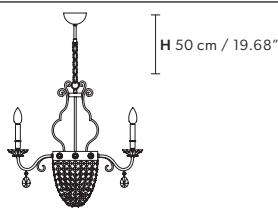

Chandelier

Suspension

Applique

Ceiling

Table lamp

Floor lamp

Standard chain for all chandeliers

ELEGANTIA 12+1

Chandelier

TECHNICAL INFORMATION

Ø 110 cm / 43.40"
H 65 cm / 25.60"

WW 12×E14×10 W max
 1×E27×20 W max
USA 12×E12×40 W max
 1×E26×60 W max
(not included)

SHADE

NO LAMPSHADES INCLUDED

ELEGANTIA 8+1

Chandelier

TECHNICAL INFORMATION

Ø 85 cm / 33.46"
H 65 cm / 25.60"

WW 8×E14×10 W max
 1×E27×20 W max
USA 8×E12×40 W max
 1×E26×60 W max
(not included)

SHADE

NO LAMPSHADES INCLUDED

ELEGANTIA 3+1

Chandelier

TECHNICAL INFORMATION

Ø 45 cm / 17.72"
H 60 cm / 23.62"

WW 3×E14×10 W max
 1×E27×20 W max
USA 3×E12×40 W max
 1×E26×60 W max
(not included)

SHADE

NO LAMPSHADES INCLUDED

ELEGANTIA 1

Suspension

TECHNICAL INFORMATION

Ø 20 cm / 7.87"
H 55 cm / 21.65"