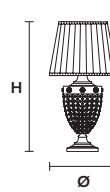

WW 1×E27×20 W max

USA 1×E26×60 W max
(not included)

ELEGANTIA A2+1

Applique

TECHNICAL INFORMATION

L 38 cm / 14.96"
SP 20 cm / 7.87"
H 60 cm / 23.62"

WW 3×E14×10 W max
USA 3×E12×40 W max
(not included)

SHADE

NO
 LAMPSHADES
 INCLUDED

ELEGANTIA STL3

Floor lamp

TECHNICAL INFORMATION

Ø 45 cm / 17.72"
H 180 cm / 70.87"

WW 3×E14×10 W max
USA 3×E12×40 W max
(not included)

SHADE

PON-BD/16/WH
 PON-BD/16/IV

ELEGANTIA TL2 G

Table lamp

TECHNICAL INFORMATION

Ø 40 cm / 15.75"
H 75 cm / 29.53"

WW 2×E27×20 W max
USA 2×E26×60 W max
(not included)

SHADE

PON-BD/40/WH
 PON-BD/40/IV

ELEGANTIA TL1 P

Table lamp

TECHNICAL INFORMATION

Ø 20 cm / 7.87"
H 35 cm / 13.78"

WW 1×E14×10 W max
USA 1×E12×40 W max
(not included)

SHADE

PON-BD/20/WH
 PON-BD/20/IV