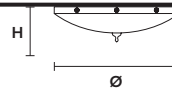

Ø 45 cm / 17.72"
H 60 cm / 23.62"

WW 3×E14×10 W max
 1×E27×20 W max
USA 3×E12×40 W max
 1×E26×60 W max
(not included)

SHADE

NO LAMPSHADES INCLUDED

ELEGANTIA 1

Suspension

TECHNICAL INFORMATION

Ø 20 cm / 7.87"
H 55 cm / 21.65"

WW 1×E27×20 W max
USA 1×E26×60 W max
(not included)

: for the US market, refer to the relevant price list.

ELEGANTIA PLV4

Ceiling

CE

TECHNICAL INFORMATION

Ø 60 cm / 23.62"

H 22 cm / 8.66"

WW 4×E27×20 W max

USA 4×E26×60 W max
(not included)

ELEGANTIA PLV3

Ceiling

CE

TECHNICAL INFORMATION

Ø 40 cm / 15.75"

H 20 cm / 7.87"

WW 3×E27×20 W max

USA 3×E26×60 W max
(not included)

ELEGANTIA PL4

Ceiling

CE

TECHNICAL INFORMATION

Ø 60 cm / 23.62"

H 22 cm / 8.66"