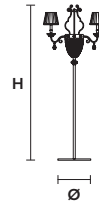

WW 4×E27×20 W max

USA 4×E26×60 W max
(not included)

ELEGANTIA PL3

Ceiling

CE

TECHNICAL INFORMATION

Ø 40 cm / 15.75"

H 20 cm / 7.87"

WW 3×E27×20 W max

USA 3×E26×60 W max
(not included)

ELEGANTIA PL1

Ceiling

CE

TECHNICAL INFORMATION

Ø 20 cm / 7.87"

H 25 cm / 9.84"

WW 1×E27×20 W max

USA 1×E26×60 W max
(not included)

ELEGANTIA A2+1

Applique

TECHNICAL INFORMATION

L 38 cm / 14.96"
SP 20 cm / 7.87"
H 60 cm / 23.62"

WW 3×E14×10 W max
USA 3×E12×40 W max
(not included)

SHADE

NO
 LAMPSHADES
 INCLUDED

ELEGANTIA STL3

Floor lamp

TECHNICAL INFORMATION

Ø 45 cm / 17.72"
H 180 cm / 70.87"

WW 3×E14×10 W max
USA 3×E12×40 W max
(not included)

SHADE

PON-BD/16/WH
 PON-BD/16/IV