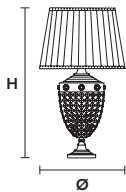

WW 3×E27×20 W max

USA 3×E26×60 W max
(not included)

ELEGANTIA PL1

Ceiling

CE

TECHNICAL INFORMATION

Ø 20 cm / 7.87"

H 25 cm / 9.84"

WW 1×E27×20 W max

USA 1×E26×60 W max
(not included)

ELEGANTIA A2+1

Applique

TECHNICAL INFORMATION

L 38 cm / 14.96"
SP 20 cm / 7.87"
H 60 cm / 23.62"

WW 3×E14×10 W max
USA 3×E12×40 W max
(not included)

SHADE

NO
 LAMPSHADES
 INCLUDED

ELEGANTIA STL3

Floor lamp

TECHNICAL INFORMATION

Ø 45 cm / 17.72"
H 180 cm / 70.87"

WW 3×E14×10 W max
USA 3×E12×40 W max
(not included)

SHADE

PON-BD/16/WH
 PON-BD/16/IV

ELEGANTIA TL2 G

Table lamp

TECHNICAL INFORMATION

Ø 40 cm / 15.75"
H 75 cm / 29.53"

WW 2×E27×20 W max
USA 2×E26×60 W max
(not included)

SHADE

PON-BD/40/WH
 PON-BD/40/IV

ELEGANTIA TL1 P