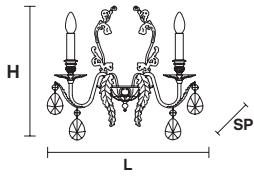

Ø 50 cm / 19.68"
H 35 cm / 13.78"
WW 4×E27×20 W max
USA 4×E26×60 W max
 (not included)

CE ACANTIA PL6

Ceiling CE

TECHNICAL INFORMATIONS

Ø 70 cm / 27.56"
H 40 cm / 15.75"
WW 6×E27×20 W max
USA 6×E26×60 W max
 (not included)

ACANTIA PL8

Ceiling CE

TECHNICAL INFORMATIONS

Ø 90 cm / 35.43"
H 50 cm / 19.68"
WW 8×E27×20 W max
USA 8×E26×60 W max
 (not included)

ACANTIA A2N

Applique  

TECHNICAL INFORMATION

L 40 cm / 15.75"

SP 20 cm / 7.87"

H 40 cm / 15.75"

WW 2×E14×10 W max

USA 2×E12×40 W max
(not included)

ACANTIA A2

Applique  

TECHNICAL INFORMATION

L 45 cm / 17.71"

SP 18 cm / 7.08"

H 40 cm / 15.74"

WW 2×E14×10 W max

USA 2×E12×40 W max
(not included)

ACANTIA TL1N

Table lamp 

TECHNICAL INFORMATION

Ø 30 cm / 11.81"