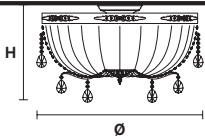

Standard chain for all chandeliers

ACANTIA PL40

Ceiling CE

TECHNICAL INFORMATIONS

Ø 40 cm / 15.74"
H 9 cm / 3.54"
 3×G9×10 W max
 (not included)

ACANTIA PL4

Ceiling CE

TECHNICAL INFORMATIONS

Ø 50 cm / 19.68"
H 35 cm / 13.78"
WW 4×E27×20 W max
USA 4×E26×60 W max
 (not included)

CE ACANTIA PL6

Ceiling CE

TECHNICAL INFORMATIONS

Ø 70 cm / 27.56"
H 40 cm / 15.75"
WW 6×E27×20 W max
USA 6×E26×60 W max
 (not included)

ACANTIA PL8

Ceiling CE

TECHNICAL INFORMATIONS

Ø 90 cm / 35.43"
H 50 cm / 19.68"
WW 8×E27×20 W max
USA 8×E26×60 W max
 (not included)

ACANTIA A2N

Applique  

TECHNICAL INFORMATION

L 40 cm / 15.75"

SP 20 cm / 7.87"

H 40 cm / 15.75"

WW 2×E14×10 W max

USA 2×E12×40 W max
(not included)

ACANTIA A2

Applique  

TECHNICAL INFORMATION

L 45 cm / 17.71"