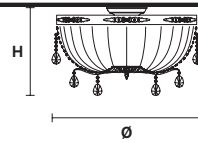

Standard chain for all chandeliers

ACANTIA PL40

Ceiling CE

TECHNICAL INFORMATIONS

Ø 40 cm / 15.74"
H 9 cm / 3.54"
 3×G9×10 W max
 (not included)

ACANTIA PL4

Ceiling CE

TECHNICAL INFORMATIONS

Ø 50 cm / 19.68"
H 35 cm / 13.78"
WW 4×E27×20 W max
USA 4×E26×60 W max
 (not included)

CE ACANTIA PL6

Ceiling CE

TECHNICAL INFORMATIONS

Ø 70 cm / 27.56"
H 40 cm / 15.75"
WW 6×E27×20 W max
USA 6×E26×60 W max
 (not included)

ACANTIA PL8

Ceiling CE

TECHNICAL INFORMATIONS

Ø 90 cm / 35.43"
H 50 cm / 19.68"
WW 8×E27×20 W max
USA 8×E26×60 W max
 (not included)

ACANTIA A2N

Applique  

TECHNICAL INFORMATION

L 40 cm / 15.75"

SP 20 cm / 7.87"

H 40 cm / 15.75"

WW 2×E14×10 W max

USA 2×E12×40 W max
(not included)

ACANTIA A2

Applique  

TECHNICAL INFORMATION

L 45 cm / 17.71"