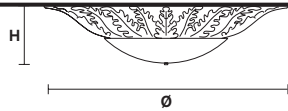

Standard chain for all chandeliers

ACANTIA PL40

Ceiling CE

TECHNICAL INFORMATIONS

Ø 40 cm / 15.74"
H 9 cm / 3.54"
 3×G9×10 W max
 (not included)

ACANTIA PL4

Ceiling CE

TECHNICAL INFORMATIONS