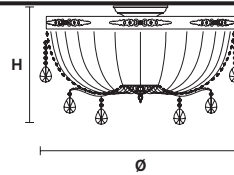

Ø 50 cm / 19.68"
H 35 cm / 13.78"
WW 4×E27×20 W max
USA 4×E26×60 W max
 (not included)

CE ACANTIA PL6

Ceiling CE

TECHNICAL INFORMATIONS

Ø 70 cm / 27.56"
H 40 cm / 15.75"
WW 6×E27×20 W max
USA 6×E26×60 W max
 (not included)

ACANTIA PL8

Ceiling CE

TECHNICAL INFORMATIONS

Ø 90 cm / 35.43"
H 50 cm / 19.68"
WW 8×E27×20 W max
USA 8×E26×60 W max
 (not included)

ACANTIA A2N

Applique  

TECHNICAL INFORMATION

L 40 cm / 15.75"

SP 20 cm / 7.87"

H 40 cm / 15.75"

WW 2×E14×10 W max

USA 2×E12×40 W max
(not included)

ACANTIA A2

Applique  

TECHNICAL INFORMATION

L 45 cm / 17.71"

SP 18 cm / 7.08"

H 40 cm / 15.74"

WW 2×E14×10 W max

USA 2×E12×40 W max
(not included)

ACANTIA TL1N

Table lamp 

TECHNICAL INFORMATION

Ø 30 cm / 11.81"