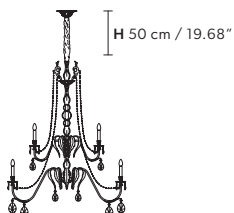

Standard chain for all chandeliers

ACANTIA PL40

Ceiling CE

TECHNICAL INFORMATIONS

Ø 40 cm / 15.74"
H 9 cm / 3.54"
 3×G9×10 W max
 (not included)

ACANTIA PL4

Ceiling CE

TECHNICAL INFORMATIONS

Ø 50 cm / 19.68"
H 35 cm / 13.78"
WW 4×E27×20 W max
USA 4×E26×60 W max
 (not included)

CE ACANTIA PL6

Ceiling CE

TECHNICAL INFORMATIONS

Ø 70 cm / 27.56"
H 40 cm / 15.75"
WW 6×E27×20 W max
USA 6×E26×60 W max
 (not included)

SP 20 cm / 7.87"

H 40 cm / 15.75"

WW 2×E14×10 W max

USA 2×E12×40 W max
(not included)

ACANTIA A2

Applique  

TECHNICAL INFORMATION

L 45 cm / 17.71"

SP 18 cm / 7.08"

H 40 cm / 15.74"

WW 2×E14×10 W max

USA 2×E12×40 W max
(not included)

ACANTIA TL1N

Table lamp 

TECHNICAL INFORMATION

Ø 30 cm / 11.81"