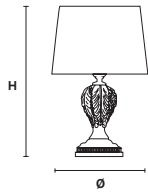

Ø 50 cm / 19.68"
H 35 cm / 13.78"
WW 4×E27×20 W max
USA 4×E26×60 W max
 (not included)

CE ACANTIA PL6

Ceiling CE

TECHNICAL INFORMATIONS

Ø 70 cm / 27.56"
H 40 cm / 15.75"
WW 6×E27×20 W max
USA 6×E26×60 W max
 (not included)

ACANTIA PL8

Ceiling CE

TECHNICAL INFORMATIONS

Ø 90 cm / 35.43"
H 50 cm / 19.68"
WW 8×E27×20 W max
USA 8×E26×60 W max
 (not included)

ACANTIA A2N

Applique  

TECHNICAL INFORMATION

L 40 cm / 15.75"

SP 20 cm / 7.87"

H 40 cm / 15.75"

WW 2×E14×10 W max

USA 2×E12×40 W max
(not included)

ACANTIA A2

Applique  

TECHNICAL INFORMATION

L 45 cm / 17.71"

SP 18 cm / 7.08"

H 40 cm / 15.74"

WW 2×E14×10 W max

USA 2×E12×40 W max
(not included)

ACANTIA TL1N

Table lamp 

TECHNICAL INFORMATION

Ø 30 cm / 11.81"