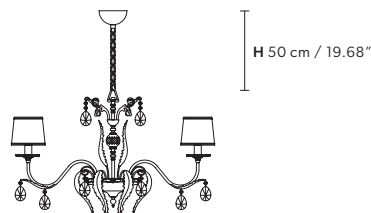

Standard chain for all chandeliers

ACANTIA PL40

Ceiling CE

TECHNICAL INFORMATIONS

Ø 40 cm / 15.74"
H 9 cm / 3.54"
 3×G9×10 W max
 (not included)

ACANTIA PL4

Ceiling CE

TECHNICAL INFORMATIONS

Ø 50 cm / 19.68"
H 35 cm / 13.78"
WW 4×E27×20 W max
USA 4×E26×60 W max
 (not included)

CE ACANTIA PL6

Ceiling CE

TECHNICAL INFORMATIONS

Ø 70 cm / 27.56"
H 40 cm / 15.75"
WW 6×E27×20 W max
USA 6×E26×60 W max
 (not included)

SP 20 cm / 7.87"

H 40 cm / 15.75"

WW 2×E14×10 W max

USA 2×E12×40 W max
(not included)

ACANTIA A2

Applique  

TECHNICAL INFORMATION

L 45 cm / 17.71"

SP 18 cm / 7.08"

H 40 cm / 15.74"

WW 2×E14×10 W max

USA 2×E12×40 W max
(not included)

ACANTIA TL1N

Table lamp 

TECHNICAL INFORMATION

Ø 30 cm / 11.81"