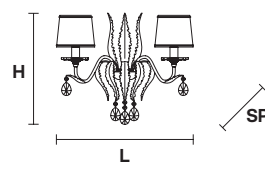

Ø 50 cm / 19.68"
H 35 cm / 13.78"
WW 4×E27×20 W max
USA 4×E26×60 W max
 (not included)

CE ACANTIA PL6

Ceiling CE

TECHNICAL INFORMATIONS

Ø 70 cm / 27.56"
H 40 cm / 15.75"
WW 6×E27×20 W max
USA 6×E26×60 W max
 (not included)

ACANTIA PL8

Ceiling CE

TECHNICAL INFORMATIONS

Ø 90 cm / 35.43"
H 50 cm / 19.68"
WW 8×E27×20 W max
USA 8×E26×60 W max
 (not included)

ACANTIA A2N

Applique  

TECHNICAL INFORMATION

L 40 cm / 15.75"

SP 20 cm / 7.87"

H 40 cm / 15.75"

WW 2×E14×10 W max

USA 2×E12×40 W max
(not included)

ACANTIA A2

Applique  

TECHNICAL INFORMATION

L 45 cm / 17.71"

SP 18 cm / 7.08"

H 40 cm / 15.74"

WW 2×E14×10 W max

USA 2×E12×40 W max
(not included)

ACANTIA TL1N

Table lamp 

TECHNICAL INFORMATION

Ø 30 cm / 11.81"