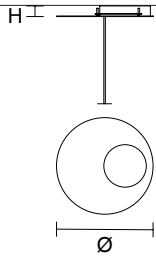

DIMMABLE  
1-10V + PUSH

**VOLLEE C8P RD 80** 

ø 80 cm / 31.50"  
H 200 cm / 78.70"

STANDARD INTEGRATED LED LIGHTING  
52,8 W CRI>90  
3000 K – 6600 NOMINAL LM

ON REQUEST  
52,8 W CRI>90  
2700 K – 6270 NOMINAL LM

## SINGLE CANOPY

| SIZE            | FRAME FINISHINGS  | CANOPY FINISHINGS | PRODUCT NAME        |
|-----------------|-------------------|-------------------|---------------------|
| Ø 25 cm / 9.80" | ● V95 ● V90 ● V99 | ● V91 + ● V98     | VOLLEE S1 P UP/DOWN |
| H 3 cm / 1.20"  |                   |                   | VOLLEE S1 G         |

LINEAR CANOPY LN 125

|  | SIZE              | FINISHINGS | PRODUCT NAME      |
|--|-------------------|------------|-------------------|
|  | W 125 cm / 49.20" | ● V98      | VOLLEE C4P LN 125 |
|  | D 20 cm / 7.90"   |            |                   |
|  | H 4 cm / 1.60"    |            |                   |
|  |                   |            |                   |