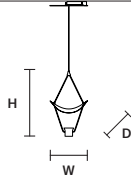

v99 Painted matt gold

STANDARD CABLES

|   |                         |  |
|---|-------------------------|--|
| <b>VOLLEE S1G</b>                       |                         | CE  |
| W                                       | 52 cm / 20.50"          |  |
| D                                       | 36 cm / 14.20"          |  |
| H                                       | 88 cm / 34.60"          |  |
| <b>STANDARD INTEGRATED LED LIGHTING</b> |                         |  |
|   | 7,5 W CRI>90            |  |
|   | 3000 K – 915 NOMINAL LM |  |
| <b>ON REQUEST</b>                       |                         |  |
|   | 7,5 W CRI>90            |  |
|   | 2700 K – 869 NOMINAL LM |  |
| <b>DIMMABLE</b>                         |                         |  |
|   | NO                      |  |

|   |                         |  |
|---|-------------------------|--|
| <b>VOLLEE S1P DOWN</b>                  |                         | CE  |
| W                                       | 25 cm / 9.80"           |  |
| D                                       | 17,5 cm / 6.90"         |  |
| H                                       | 44 cm / 17.30"          |  |
| <b>STANDARD INTEGRATED LED LIGHTING</b> |                         |  |
|   | 6,6 W CRI>90            |  |
|   | 3000 K – 825 NOMINAL LM |  |
| <b>ON REQUEST</b>                       |                         |  |
|   | 6,6 W CRI>90            |  |
|   | 2700 K – 783 NOMINAL LM |  |
| <b>DIMMABLE</b>                         |                         |  |
|   | NO                      |  |