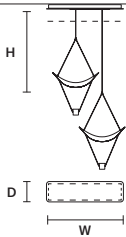

VOLLEE C2G LN 75

W 75 cm / 29.50"
D 20 cm / 7.90"
H MAX 240 cm / 94.50"

STANDARD INTEGRATED LED LIGHTING
12,8 W CRI>90
3000 K – 1600 NOMINAL LM

ON REQUEST
12,8 W CRI>90
2700 K – 1520 NOMINAL LM

DIMMABLE
1-10V + PUSH