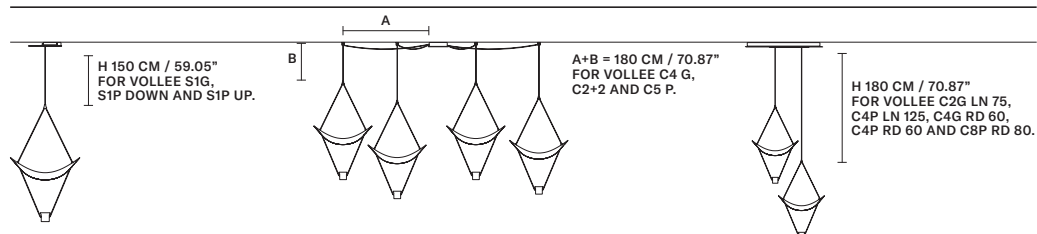

v99 Painted matt gold

STANDARD CABLES

|   |                         |  |
|---|-------------------------|--|
| <b>VOLLEE S1G</b>                       |                         | CE  |
| W                                       | 52 cm / 20.50"          |  |
| D                                       | 36 cm / 14.20"          |  |
| H                                       | 88 cm / 34.60"          |  |
| <b>STANDARD INTEGRATED LED LIGHTING</b> |                         |  |
|   | 7,5 W CRI>90            |  |
|   | 3000 K – 915 NOMINAL LM |  |
| <b>ON REQUEST</b>                       |                         |  |
|   | 7,5 W CRI>90            |  |
|   | 2700 K – 869 NOMINAL LM |  |
| <b>DIMMABLE</b>                         |                         |  |
|   | NO                      |  |

|   |                         |  |
|---|-------------------------|--|
| <b>VOLLEE S1P DOWN</b>                  |                         | CE  |
| W                                       | 25 cm / 9.80"           |  |
| D                                       | 17,5 cm / 6.90"         |  |
| H                                       | 44 cm / 17.30"          |  |
| <b>STANDARD INTEGRATED LED LIGHTING</b> |                         |  |
|   | 6,6 W CRI>90            |  |
|   | 3000 K – 825 NOMINAL LM |  |
| <b>ON REQUEST</b>                       |                         |  |
|   | 6,6 W CRI>90            |  |
|   | 2700 K – 783 NOMINAL LM |  |
| <b>DIMMABLE</b>                         |                         |  |
|   | NO                      |  |