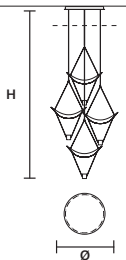

VOLLEE C4G RD 60

ø 96 cm / 37.80"
H 240 cm / 94.50"

STANDARD INTEGRATED LED LIGHTING
25,6 W CRI>90
3000 K – 3200 NOMINAL LM

ON REQUEST
25,6 W CRI>90
2700 K – 3040 NOMINAL LM

DIMMABLE
1-10V + PUSH