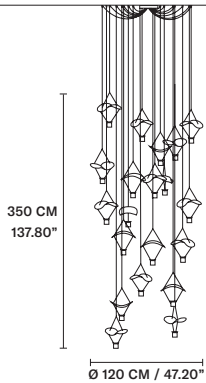

SUGGESTED CONFIGURATION FOR C5 P X4

Ⓢ : for the US market, refer to the relevant price list.