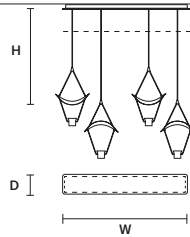

VOLLEE C4P LN 125

W 125 cm / 49.20"
D 20 cm / 7.90"
H MAX 200 cm / 78.70"

STANDARD INTEGRATED LED LIGHTING
25,6 W CRI>90
3000 K – 3200 NOMINAL LM

ON REQUEST
25,6 W CRI>90
2700 K – 3040 NOMINAL LM

DIMMABLE
1-10V + PUSH