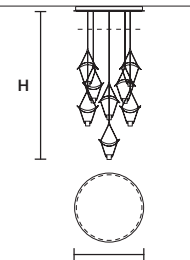

VOLLEE C8P RD 80

ø 80 cm / 31.50"
H 200 cm / 78.70"

STANDARD INTEGRATED LED LIGHTING
52,8 W CRI>90
3000 K – 6600 NOMINAL LM

ON REQUEST
52,8 W CRI>90
2700 K – 6270 NOMINAL LM

DIMMABLE
1-10V + DALI + PUSH