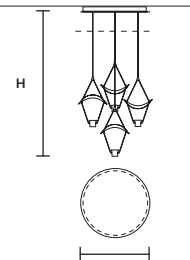

VOLLEE C4P RD 60

ø 60 cm / 23.60"
H 200 cm / 78.70"

STANDARD INTEGRATED LED LIGHTING
25,6 W CRI>90
3000 K – 3200 NOMINAL LM

ON REQUEST
25,6 W CRI>90
2700 K – 3040 NOMINAL LM

DIMMABLE
1-10V + PUSH