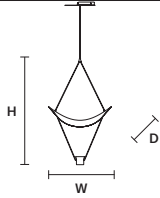

v99 Painted matt gold

STANDARD CABLES

|   |                         |  |
|---|-------------------------|--|
| <b>VOLLEE S1G</b>                       |                         | CE  |
| W                                       | 52 cm / 20.50"          |  |
| D                                       | 36 cm / 14.20"          |  |
| H                                       | 88 cm / 34.60"          |  |
| <b>STANDARD INTEGRATED LED LIGHTING</b> |                         |  |
|   | 7,5 W CRI>90            |  |
|   | 3000 K – 915 NOMINAL LM |  |
| <b>ON REQUEST</b>                       |                         |  |
|   | 7,5 W CRI>90            |  |
|   | 2700 K – 869 NOMINAL LM |  |
| <b>DIMMABLE</b>                         |                         |  |
|   | NO                      |  |

|   |                         |  |
|---|-------------------------|--|
| <b>VOLLEE S1P DOWN</b>                  |                         | CE  |
| W                                       | 25 cm / 9.80"           |  |
| D                                       | 17,5 cm / 6.90"         |  |
| H                                       | 44 cm / 17.30"          |  |
| <b>STANDARD INTEGRATED LED LIGHTING</b> |                         |  |
|   | 6,6 W CRI>90            |  |
|   | 3000 K – 825 NOMINAL LM |  |
| <b>ON REQUEST</b>                       |                         |  |
|   | 6,6 W CRI>90            |  |
|   | 2700 K – 783 NOMINAL LM |  |
| <b>DIMMABLE</b>                         |                         |  |
|   | NO                      |  |