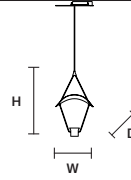

VOLLEE S1P UP		CE
W	25 cm / 9.80"	
D	17,5 cm / 6.90"	
H	44 cm / 17.30"	
STANDARD INTEGRATED LED LIGHTING		
	6,6 W CRI>90	
	3000 K – 825 NOMINAL LM	
ON REQUEST		
	6,6 W CRI>90	
	2700 K – 783 NOMINAL LM	
DIMMABLE		
	NO