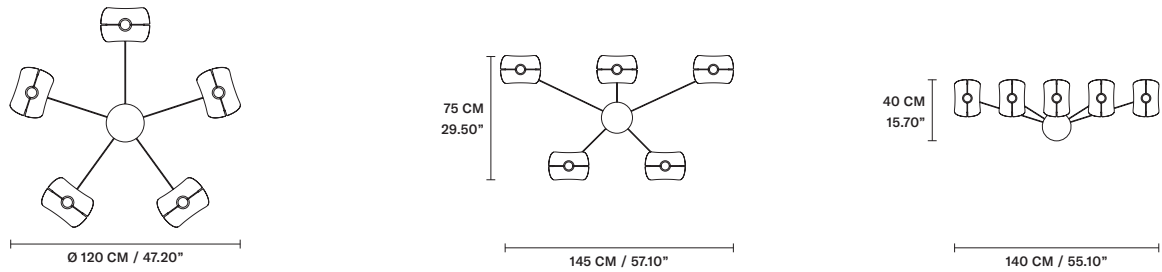

SUGGESTED CONFIGURATION FOR C5 P