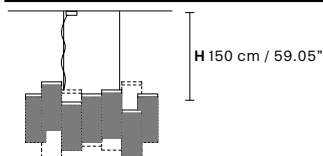

SKYLINE S20

SKYLINE S12

L 133 cm / 52.36"

SP 50 cm / 19.68"

H 48 cm / 18.89"

☉ 20×E14×40 W max

USA 20×E12×40 W max
(not included)

L 83 cm / 32.67"

SP 50 cm / 19.68"

H 48 cm / 18.89"

☉ 12×E14×40 W max

USA 12×E12×40 W max
(not included)

SKYLINE A4**SKYLINE A2**

L 50 cm / 19.68"
SP 23 cm / 9.05"
H 40 cm / 15.74"

 4×E14×40 W max
USA 4×E12×40 W max
(not included)

L 25 cm / 9.84"
SP 23 cm / 9.05"
H 35 cm / 13.77"

 2×E14×40 W max
USA 2×E12×40 W max
(not included)