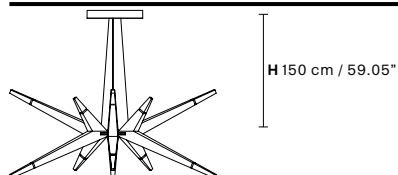

Standard cables for all suspensions