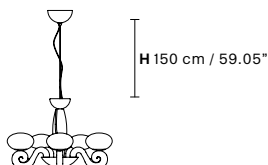

Standard cables for all chandelier