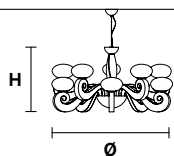

### Standard cables for all chandelier

**BUSTIER S5+5**

CE

**BUSTIER S3+3**

CE

**BUSTIER S5**

CE

Ø 120 cm / 47.24"  
H 65 cm / 25.59"

Ø 85 cm / 33.46"  
H 50 cm / 19.69"

Ø 46 cm / 18.11"  
H 35 cm / 13.77"

10×G9×40 W max  
**USA** 10×G9×40 W max  
(not included)

6×G9×40 W max  
**USA** 6×G9×40 W max  
(not included)

5×G9×40 W max  
**USA** 5×G9×40 W max  
(not included)