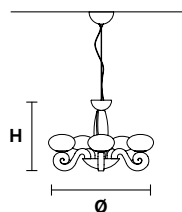

#### Table lamp

### Standard cables for all chandelier

**BUSTIER S5+5**

CE

**BUSTIER S3+3**

CE

**BUSTIER S5**

CE

Ø 120 cm / 47.24"  
H 65 cm / 25.59"

Ø 85 cm / 33.46"  
H 50 cm / 19.69"

Ø 46 cm / 18.11"  
H 35 cm / 13.77"

10×G9×40 W max  
**USA** 10×G9×40 W max  
(not included)

6×G9×40 W max  
**USA** 6×G9×40 W max  
(not included)

5×G9×40 W max  
**USA** 5×G9×40 W max  
(not included)

**BUSTIER A3**

**BUSTIER A2**

L 40 cm / 15.74"  
 SP 23 cm / 9.05"  
 H 30 cm / 11.81"

L 40 cm / 15.74"  
 SP 23 cm / 9.05"  
 H 20 cm / 7.87"

3xG9x40 W max  
**USA** 3xG9x40 W max  
 (not included)

2xG9x40 W max  
**USA** 2xG9x40 W max  
 (not included)