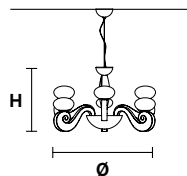

#### Table lamp

### Standard cables for all chandelier

**BUSTIER S5+5**

CE

**BUSTIER S3+3**

CE

**BUSTIER S5**

CE

Ø 120 cm / 47.24"  
H 65 cm / 25.59"

Ø 85 cm / 33.46"  
H 50 cm / 19.69"

Ø 46 cm / 18.11"  
H 35 cm / 13.77"

10×G9×40 W max  
**USA** 10×G9×40 W max  
(not included)

6×G9×40 W max  
**USA** 6×G9×40 W max  
(not included)

5×G9×40 W max  
**USA** 5×G9×40 W max  
(not included)