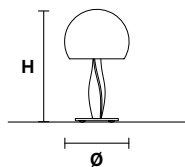

Ø 85 cm / 33.46"  
H 50 cm / 19.69"

Ø 46 cm / 18.11"  
H 35 cm / 13.77"

10×G9×40 W max  
**USA** 10×G9×40 W max  
(not included)

6×G9×40 W max  
**USA** 6×G9×40 W max  
(not included)

5×G9×40 W max  
**USA** 5×G9×40 W max  
(not included)

**BUSTIER A3**

**BUSTIER A2**

L 40 cm / 15.74"  
 SP 23 cm / 9.05"  
 H 30 cm / 11.81"

L 40 cm / 15.74"  
 SP 23 cm / 9.05"  
 H 20 cm / 7.87"

3xG9x40 W max  
**USA** 3xG9x40 W max  
 (not included)

2xG9x40 W max  
**USA** 2xG9x40 W max  
 (not included)

**BUSTIER TL2**

Ø 30 cm / 11.81"  
 H 55 cm / 21.65"

2xE14x40 W max  
**USA** 2xE12x40 W max  
 (not included)

Ⓜ : for the US market, refer to the relevant price list.  
 \* ETL only for US market.