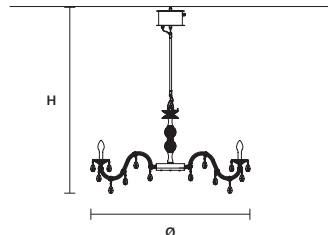

DIMM TRIAC

DRYLIGHT S18 WHITE  IP66

Ø 113 cm / 44.50"
 H 150 cm / 59.10"
 ■ 16,1 kg / 35,49 lb EXTREME
 20,2 kg / 44,53 lb PREMIUM

H ROD 45 45 cm / 17.70" STANDARD
 H ROD 35 35 cm / 13.80" ON REQUEST
 H ROD 25 25 cm / 9.80" ON REQUEST

BOX
 Øb 20 cm / 7.87"
 Hb 10 cm / 3.94"

INTEGRATED LED LIGHTING
 18xWHITE LED SOURCE – 3000 K
 39 W TOT – 5040 NOMINAL LM
 (DRIVER INCLUDED)

DIMM TRIAC

DRYLIGHT S24 WHITE  IP66

Ø 113 cm / 44.50"
 H 165 cm / 65.00"
 ■ 23,5 kg / 51,80 lb EXTREME
 29,7 kg / 65,47 lb PREMIUM

DIMM TRIAC

DRYLIGHT S6 RGB-W  IP66

Ø 75 cm / 29.50"
 H 125 cm / 49.20"
 ■ 7,3 kg / 16,09 lb EXTREME
 8,7 kg / 19,18 lb PREMIUM

H ROD 45 45 cm / 17.70" STANDARD
 H ROD 35 35 cm / 13.80" ON REQUEST
 H ROD 25 25 cm / 9.80" ON REQUEST