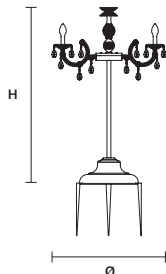

BATTERY POWER (OPTIONAL) *

10 hours AUTONOMY
5 hours TO RECHARGE

* IP66 FOR BATTERY VERSION
 NOT AVAILABLE FOR BATTERY VERSION