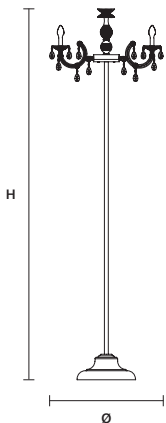

BATTERY POWER (OPTIONAL) *

10 hours AUTONOMY
5 hours TO RECHARGE

DRYLIGHT STL6 STAKE RGB-W ** CE IP44*

∅ 75 cm / 29.50"
H 245 cm / 96.50"

INTEGRATED LED LIGHTING
6XRGB-W LED SOURCE
24 W TOT (DRIVER INCLUDED)

DIMM DMX CONTROL
OR REMOTE CONTROL
OR TUYA
OR ALEXA
OR GOOGLE HOME