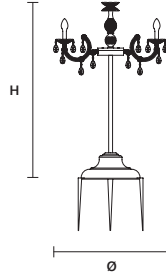

DRYLIGHT TL6 STAKE WHITE  ** CE IP44*

∅ 75 cm / 29.50"
H 120 cm / 47.20"

INTEGRATED LED LIGHTING

6XWHITE LED SOURCE – 3000 K
13 W TOT – 1600 NOMINAL LM
(DRIVER INCLUDED)

DIMM NO

BATTERY POWER (OPTIONAL) *

10 hours AUTONOMY
5 hours TO RECHARGE

DRYLIGHT TL6 RGB-W  ** CE IP44*

∅ 75 cm / 29.50"
H 120 cm / 47.20"

INTEGRATED LED LIGHTING

6XRGB-W LED SOURCE
24 W TOT (DRIVER INCLUDED)

DIMM DMX CONTROL
OR REMOTE CONTROL
OR TUYA
OR ALEXA
OR GOOGLE HOME

BATTERY POWER (OPTIONAL) *