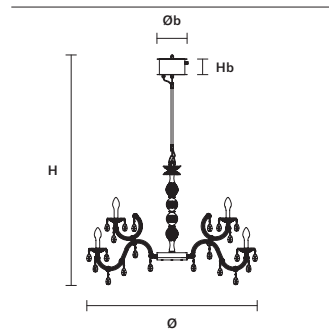

DIMM TRIAC

DRYLIGHT S18 WHITE  IP66

Ø 113 cm / 44.50"
 H 150 cm / 59.10"
 ■ 16,1 kg / 35,49 lb EXTREME
 20,2 kg / 44,53 lb PREMIUM

H ROD 45 45 cm / 17.70" STANDARD
 H ROD 35 35 cm / 13.80" ON REQUEST
 H ROD 25 25 cm / 9.80" ON REQUEST

BOX
 Øb 20 cm / 7.87"
 Hb 10 cm / 3.94"

INTEGRATED LED LIGHTING
 18xWHITE LED SOURCE – 3000 K
 39 W TOT – 5040 NOMINAL LM
 (DRIVER INCLUDED)

DIMM TRIAC

DRYLIGHT S24 WHITE  IP66

Ø 113 cm / 44.50"
 H 165 cm / 65.00"
 ■ 23,5 kg / 51,80 lb EXTREME
 29,7 kg / 65,47 lb PREMIUM

DIMM TRIAC

DRYLIGHT S6 RGB-W  IP66

Ø 75 cm / 29.50"
 H 125 cm / 49.20"
 ■ 7,3 kg / 16,09 lb EXTREME
 8,7 kg / 19,18 lb PREMIUM

H ROD 45 45 cm / 17.70" STANDARD
 H ROD 35 35 cm / 13.80" ON REQUEST
 H ROD 25 25 cm / 9.80" ON REQUEST