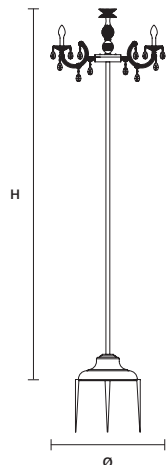

BATTERY POWER (OPTIONAL) *

10 hours AUTONOMY
5 hours TO RECHARGE

* IP66 FOR BATTERY VERSION
 NOT AVAILABLE FOR BATTERY VERSION