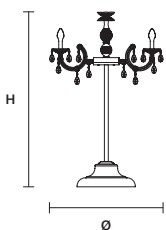

BATTERY POWER (OPTIONAL) *

10 hours AUTONOMY
5 hours TO RECHARGE

DRYLIGHT TL6 STAKE RGB-W ** CE IP44*

∅ 75 cm / 29.50"
H 120 cm / 47.20"

INTEGRATED LED LIGHTING

6XRGB-W LED SOURCE
24 W TOT (DRIVER INCLUDED)

DIMM DMX CONTROL
OR REMOTE CONTROL
OR TUYA
OR ALEXA
OR GOOGLE HOME