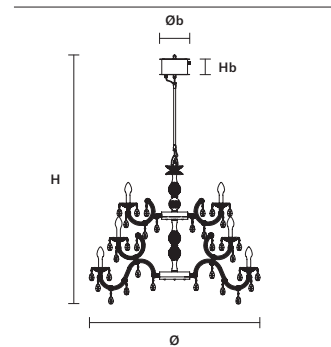

DIMM TRIAC

DRYLIGHT S18 WHITE  IP66

Ø 113 cm / 44.50"
 H 150 cm / 59.10"
 ■ 16,1 kg / 35,49 lb EXTREME
 20,2 kg / 44,53 lb PREMIUM

H ROD 45 45 cm / 17.70" STANDARD
 H ROD 35 35 cm / 13.80" ON REQUEST
 H ROD 25 25 cm / 9.80" ON REQUEST

BOX
 Øb 20 cm / 7.87"
 Hb 10 cm / 3.94"

INTEGRATED LED LIGHTING
 18xWHITE LED SOURCE – 3000 K
 39 W TOT – 5040 NOMINAL LM
 (DRIVER INCLUDED)

DIMM TRIAC

DRYLIGHT S24 WHITE  IP66

Ø 113 cm / 44.50"
 H 165 cm / 65.00"
 ■ 23,5 kg / 51,80 lb EXTREME
 29,7 kg / 65,47 lb PREMIUM

H ROD 45 45 cm / 17.70" STANDARD
 H ROD 35 35 cm / 13.80" ON REQUEST
 H ROD 25 25 cm / 9.80" ON REQUEST

BOX
 Øb 20 cm / 7.87"
 Hb 10 cm / 3.94"

INTEGRATED LED LIGHTING
 24xWHITE LED SOURCE – 3000 K
 52 W TOT – 6720 NOMINAL LM
 (DRIVER INCLUDED)

DIMM TRIAC

DRYLIGHT S6 RGB-W  IP66

Ø 75 cm / 29.50"
 H 125 cm / 49.20"
 ■ 7,3 kg / 16,09 lb EXTREME
 8,7 kg / 19,18 lb PREMIUM

H ROD 45 45 cm / 17.70" STANDARD
 H ROD 35 35 cm / 13.80" ON REQUEST
 H ROD 25 25 cm / 9.80" ON REQUEST