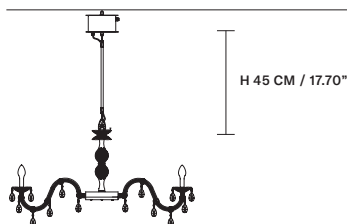

STANDARD ROD