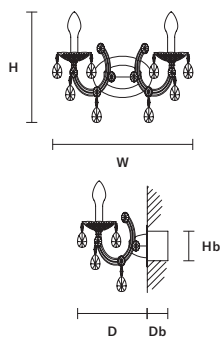

Ø 113 cm / 44.50"
 H 165 cm / 65.00"
 ■ 23,5 kg / 51,80 lb EXTREME
 29,7 kg / 65,47 lb PREMIUM

H ROD 45 45 cm / 17.70" STANDARD
 H ROD 35 35 cm / 13.80" ON REQUEST
 H ROD 25 25 cm / 9.80" ON REQUEST

BOX
 Øb 20 cm / 7.87"
 Hb 14 cm / 5.51"

W 44 cm / 17.30"
 D 30 cm / 11.80"
 H 37 cm / 14.60"

INTEGRATED LED LIGHTING

2XWHITE LED SOURCE – 3000 K
 5 W TOT – 560 NOMINAL LM
 (DRIVER INCLUDED)

DIMM NO

DRYLIGHT A2 RGB-W CE IP66

W 44 cm / 17.30"
 D 30 cm / 11.80"
 H 37 cm / 14.60"

FLUSH-MOUNTED BOX (NOT INCLUDED)

Wb 10 cm / 3.93"
 Db 7 cm / 2.75"
 H 10 cm / 3.93"

INTEGRATED LED LIGHTING

2XRGB-W LED SOURCE
 8 W TOT (DRIVER INCLUDED)

DIMM DMX CONTROL
 OR REMOTE CONTROL
 OR TUYA
 OR ALEXA
 OR GOOGLE HOME