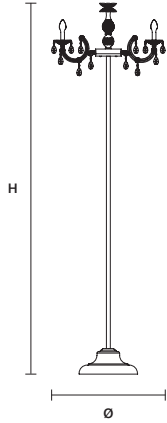

DRYLIGHT STL6 WHITE ** CE IP44*

∅ 75 cm / 29.50"
H 245 cm / 96.50"

INTEGRATED LED LIGHTING
6XWHITE LED SOURCE – 3000 K
13 W TOT – 1600 NOMINAL LM
(DRIVER INCLUDED)

DIMM NO

BATTERY POWER (OPTIONAL) *

10 hours AUTONOMY
5 hours TO RECHARGE

DRYLIGHT STL6 STAKE WHITE ** CE IP44*

∅ 75 cm / 29.50"
H 245 cm / 96.50"

INTEGRATED LED LIGHTING
6XWHITE LED SOURCE – 3000 K
13 W TOT – 1600 NOMINAL LM
(DRIVER INCLUDED)

DIMM NO