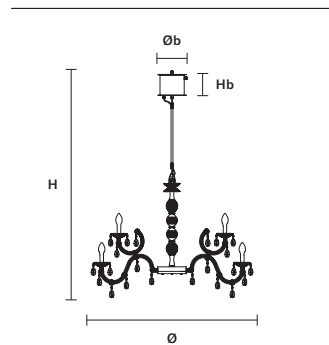

Ⓜ : for the US market, refer to the relevant price list.