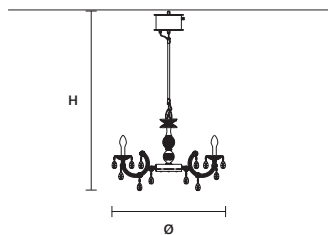

Ⓜ : for the US market, refer to the relevant price list.