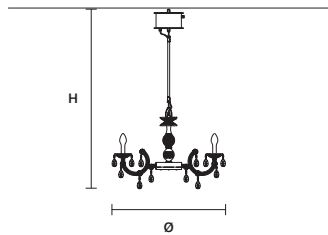

DIMM TRIAC

DRYLIGHT S18 WHITE  IP66

Ø 113 cm / 44.50"
 H 150 cm / 59.10"
 ■ 16,1 kg / 35,49 lb EXTREME
 20,2 kg / 44,53 lb PREMIUM

H ROD 45 45 cm / 17.70" STANDARD
 H ROD 35 35 cm / 13.80" ON REQUEST
 H ROD 25 25 cm / 9.80" ON REQUEST

BOX
 Øb 20 cm / 7.87"
 Hb 10 cm / 3.94"

INTEGRATED LED LIGHTING
 18xWHITE LED SOURCE – 3000 K
 39 W TOT – 5040 NOMINAL LM
 (DRIVER INCLUDED)

DIMM TRIAC

DRYLIGHT S24 WHITE  IP66

Ø 113 cm / 44.50"
 H 165 cm / 65.00"
 ■ 23,5 kg / 51,80 lb EXTREME
 29,7 kg / 65,47 lb PREMIUM

H ROD 45 45 cm / 17.70" STANDARD
 H ROD 35 35 cm / 13.80" ON REQUEST
 H ROD 25 25 cm / 9.80" ON REQUEST

BOX
 Øb 20 cm / 7.87"
 Hb 10 cm / 3.94"

INTEGRATED LED LIGHTING
 24xWHITE LED SOURCE – 3000 K
 52 W TOT – 6720 NOMINAL LM
 (DRIVER INCLUDED)

DIMM TRIAC

DRYLIGHT S6 RGB-W  IP66

Ø 75 cm / 29.50"
 H 125 cm / 49.20"
 ■ 7,3 kg / 16,09 lb EXTREME
 8,7 kg / 19,18 lb PREMIUM

H ROD 45 45 cm / 17.70" STANDARD
 H ROD 35 35 cm / 13.80" ON REQUEST
 H ROD 25 25 cm / 9.80" ON REQUEST