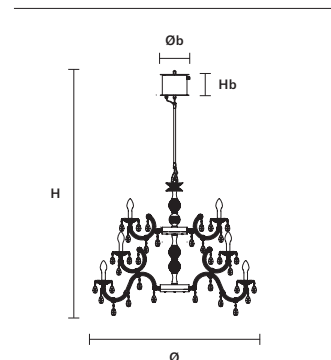

Ⓜ : for the US market, refer to the relevant price list.