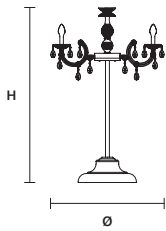

DRYLIGHT TL6 WHITE  ** CE IP44*

∅ 75 cm / 29.50"
H 120 cm / 47.20"

INTEGRATED LED LIGHTING

6XWHITE LED SOURCE – 3000 K
13 W TOT – 1600 NOMINAL LM
(DRIVER INCLUDED)

DIMM NO

BATTERY POWER (OPTIONAL) *

10 hours AUTONOMY
5 hours TO RECHARGE