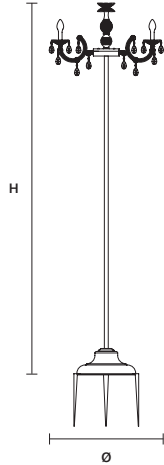

BATTERY POWER (OPTIONAL) *

10 hours AUTONOMY
5 hours TO RECHARGE

DRYLIGHT STL6 RGB-W ** CE IP44*

∅ 75 cm / 29.50"
H 245 cm / 96.50"

INTEGRATED LED LIGHTING
6XRGB-W LED SOURCE
24 W TOT (DRIVER INCLUDED)

DIMM DMX CONTROL
OR REMOTE CONTROL
OR TUYA
OR ALEXA
OR GOOGLE HOME