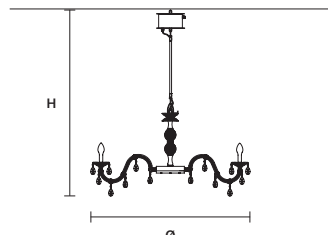

Ⓜ : for the US market, refer to the relevant price list.