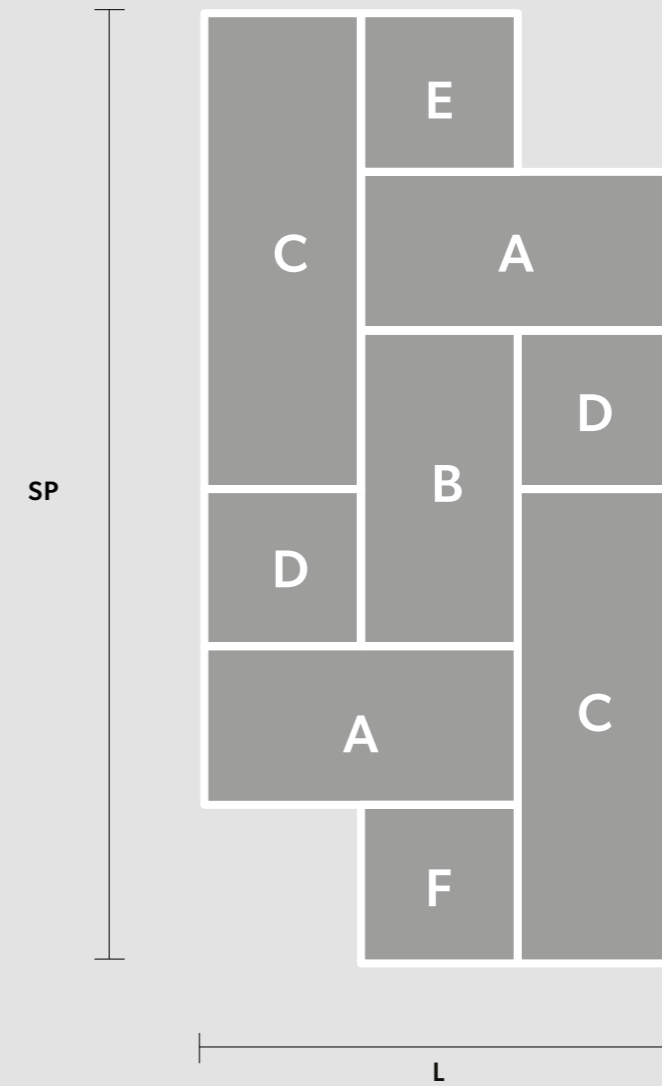

CUBO COMBO S 150 RC

L 75 cm / 29.52"
SP 150 cm / 59.05"
H 60 cm / 23.62"

WW 69×E14×40 W (not included)
USA 69×E12×40 W (not included)

Composition

- A** 2 x Cubo S/Long/J
- B** 1 x Cubo S/Long/L
- C** 2 x Cubo S/Long/M
- D** 2 x Cubo S/Square/Medium/20
- E** 1 x Cubo S/Square/Medium/40
- F** 1 x Cubo S/Square/Medium/60