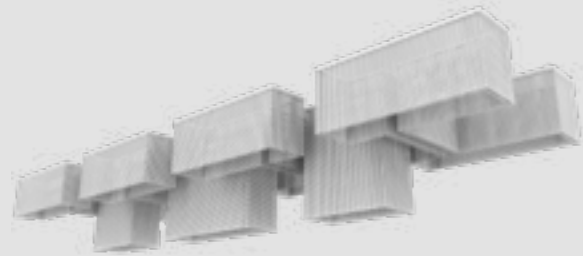

GALASSIA N2 DBL

L 700 cm / 275.59"
SP 160 cm / 62.99"
H 100 cm / 39.37"
W 350 kg / 771.61 lb

LED x 456W CRI>95 3000K -
58710 Nominal lumen
Dimmable: 1-10V
(2 x driver recessed)

Composition :

- **A** Combo A H50 (x4)
  12 x Corner 20x20
  2 x Straight 100
  4 x Straight 50
- **B** Combo B H100 (x2)
  4 x Corner 20x20
  2 x Straight 50
- **C** Combo C H100 (x1)
  4 x Corner 20x20
  2 x Straight 100