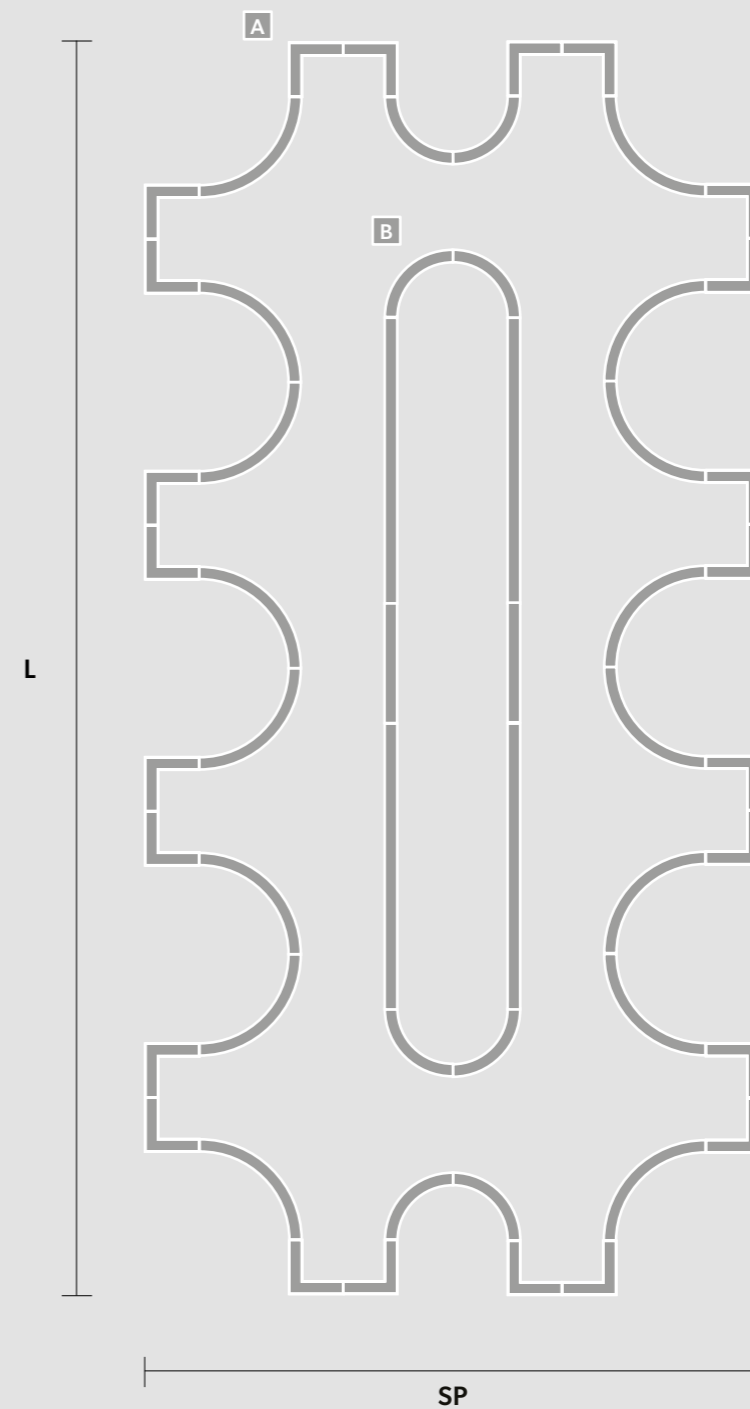

GALASSIA P1 DBL

L 464 cm / 182.67"
SP 226 cm / 88.97"
H 50 cm / 19.68"
W 190 kg / 418.87 lb

LED x 276W CRI>95 3000K -
 35535 Nominal lumen
Dimmable: 1-10V
 (1 x driver recessed)

Composition :

- A** Outside H50
24 x Corner 20x20
4 x Arch 50
16 x Arch 75
- B** Inside H50
2 x Straight 50
4 x Straight 100
4 x Arch 50