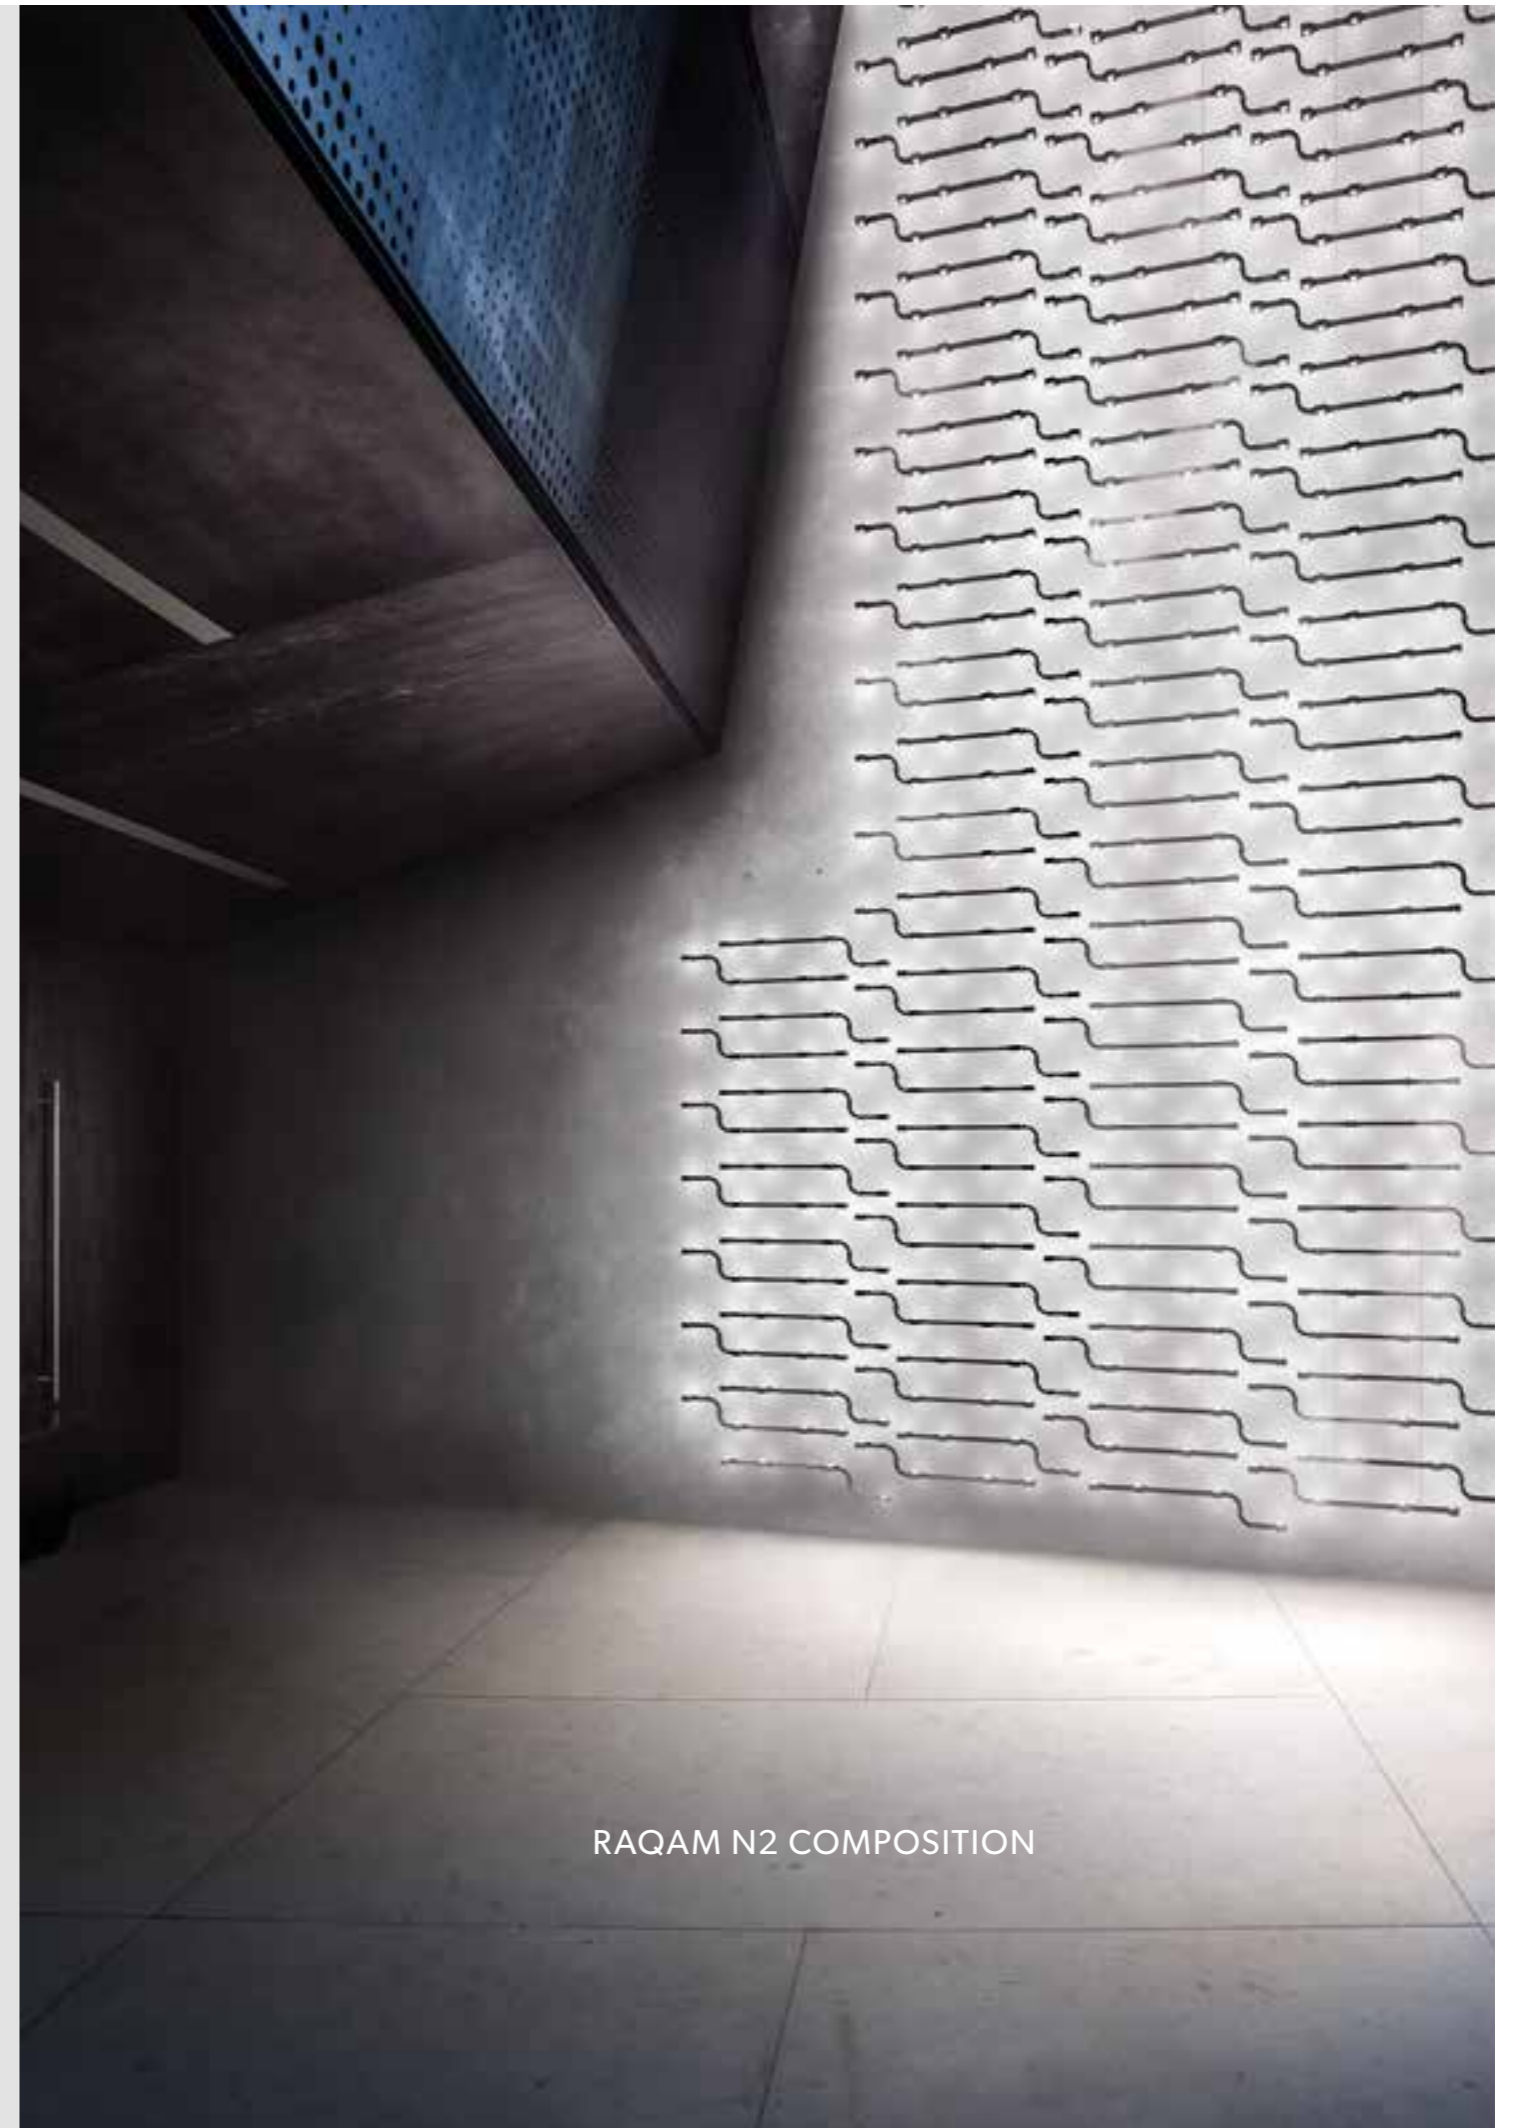

RAQAM N2 COMPOSITION