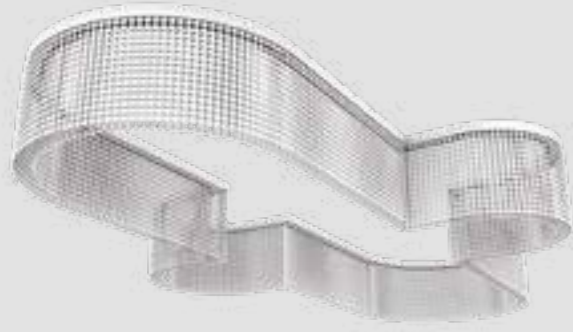

GALASSIA O3 SNG

L 257 cm / 101.18"
SP 156 cm / 61.41"
H 25 cm / 9.84"
W 40 kg / 88.18 lb

LED x 79,2W CRI>95 3000K -
10197 Nominal lumen
Dimmable: 1-10V
(1 x driver recessed)

Composition :
4 x Corner 20x20
4 x Straight 50
4 x Arch 50
4 x Arch 75