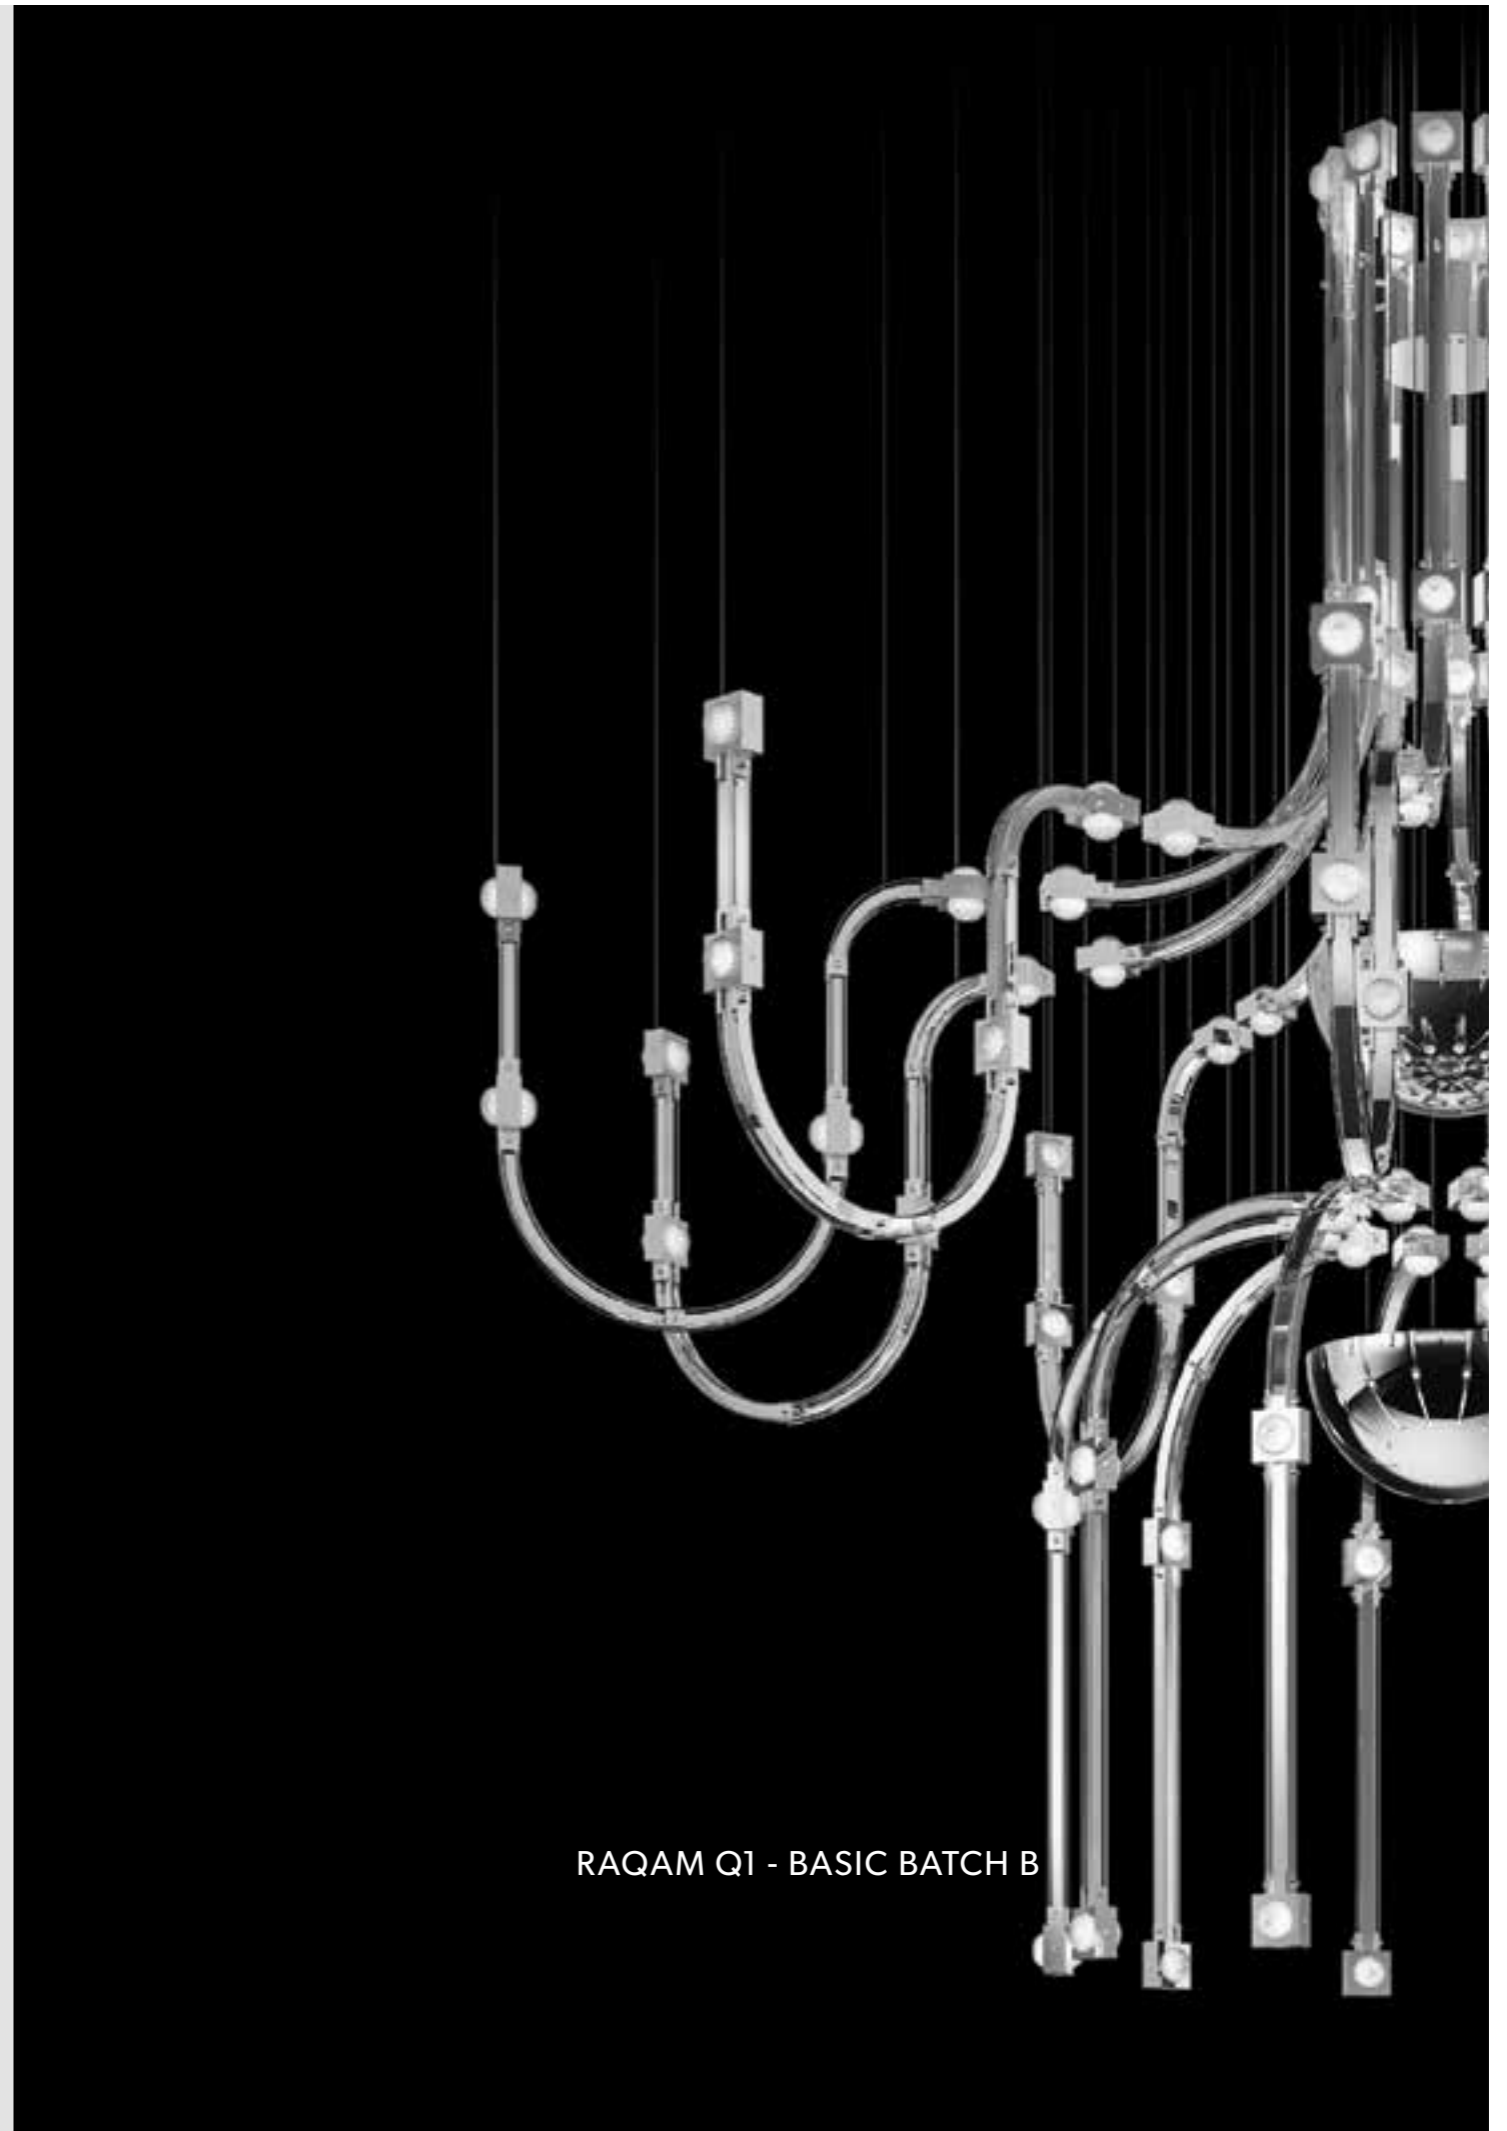

Q1_Q3_Q4 CONCEPT Chandelier arrangement