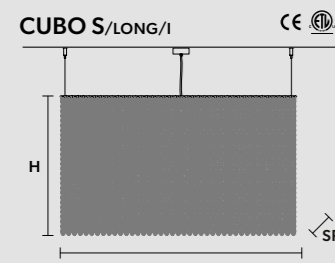

RECTANGULAR

L 100 cm / 39.37"
 SP 50 cm / 19.68"
 H 20 cm / 7.87"

WW 12×E14×40 W (not included)
 USA 12×E12×40 W (not included)

RECTANGULAR

L 100 cm / 39.37"
 SP 50 cm / 19.68"
 H 40 cm / 15.74"

WW 18×E14×40 W (not included)
 USA 18×E12×40 W (not included)