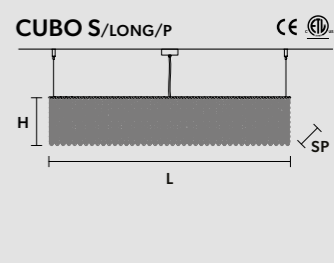

RECTANGULAR

L 100 cm / 39.37"
SP 25 cm / 9.84"
H 20 cm / 7.87"

WW 12×E14×40 W (not included)
USA 12×E12×40 W (not included)