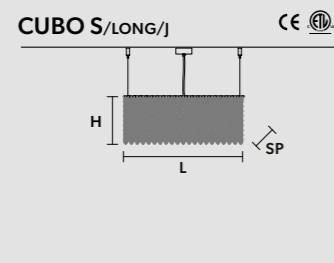

RECTANGULAR

L 50 cm / 19.68"
SP 25 cm / 9.84"
H 20 cm / 7.87"

WW 8×E14×40 W (not included)
USA 8×E12×40 W (not included)