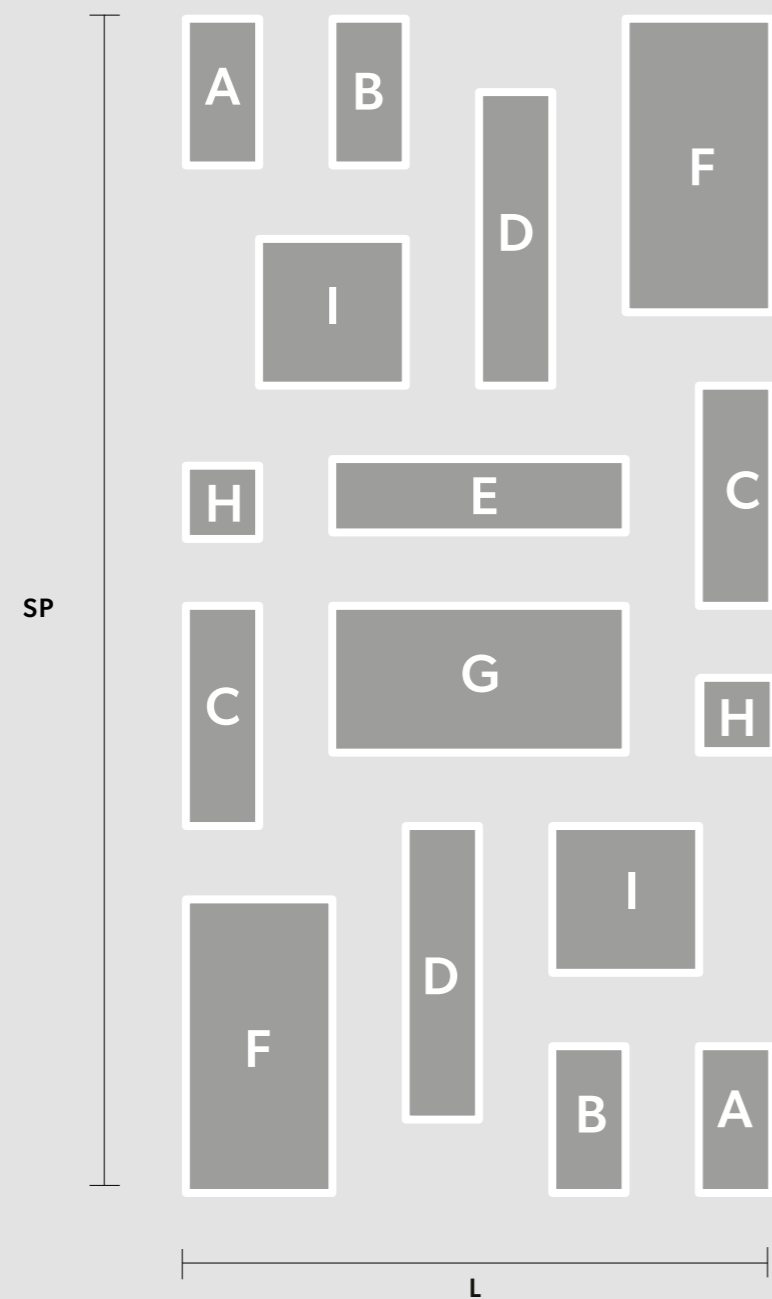

CUBO COMBO PL 16 200 RC

CE

L 200 cm / 78.74"
SP 400 cm / 157.48"
H 60 cm / 23.62"

WW 190×E14×40 W (not included)
USA 190×E12×40 W (not included)

Composition

- A** 2 x Cubo PL/Long/J
- B** 2 x Cubo PL/Long/L
- C** 2 x Cubo PL/Long/N
- D** 2 x Cubo PL/Long/P
- E** 1 x Cubo PL/Long/Q
- F** 2 x Cubo PL/Long/S
- G** 1 x Cubo PL/Long/T
- H** 2 x Cubo PL/Square/Medium/20
- I** 2 x Cubo PL/Square/Large/40