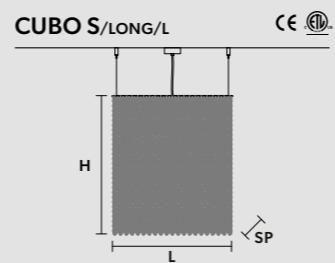

RECTANGULAR

L 50 cm / 19.68"
SP 25 cm / 9.84"
H 60 cm / 23.62"

WW 12×E14×40 W (not included)
USA 12×E12×40 W (not included)