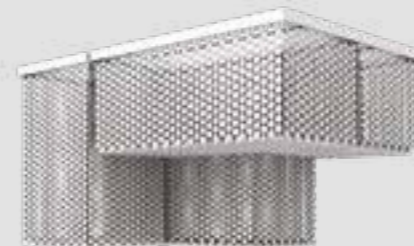

CEILING MODULES

CUBO PL/SQUARE/SMALL/20 CE

■ SQUARE

L 12.5 cm / 4.92"
SP 12.5 cm / 4.92"
H 20 cm / 7.87"

WW 1×E14×40 W (not included)
USA 1×E12×40 W (not included)

CUBO PL/SQUARE/SMALL/40 CE

■ SQUARE

L 12.5 cm / 4.92"
SP 12.5 cm / 4.92"
H 40 cm / 15.74"