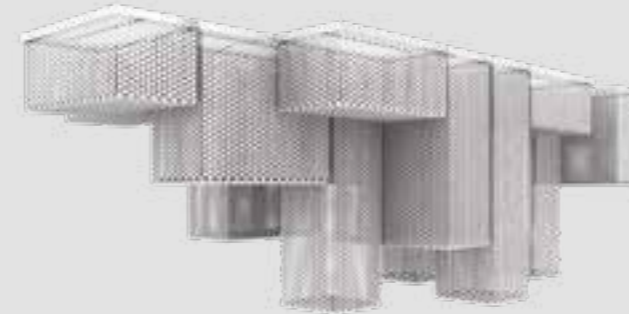

CUBO COMBO PL 300 RC

CE

L 100 cm / 39.37"   **WW** 195×E14×40 W (not included)
SP 300 cm / 118.11"   **USA** 195×E12×40 W (not included)
H 80 cm / 31.49"

Composition

- **A** 6 x Cubo/PL/Long/J
- **B** 3 x Cubo/PL/Long/K
- **C** 2 x Cubo/PL/Long/L
- **D** 1 x Cubo/PL/Long/O
- **E** 1 x Cubo/PL/Long/Q
- **F** 1 x Cubo/PL/Square/Medium/20
- **G** 1 x Cubo/PL/Square/Medium/60
- **H** 4 x Cubo/PL/Square/Medium/80