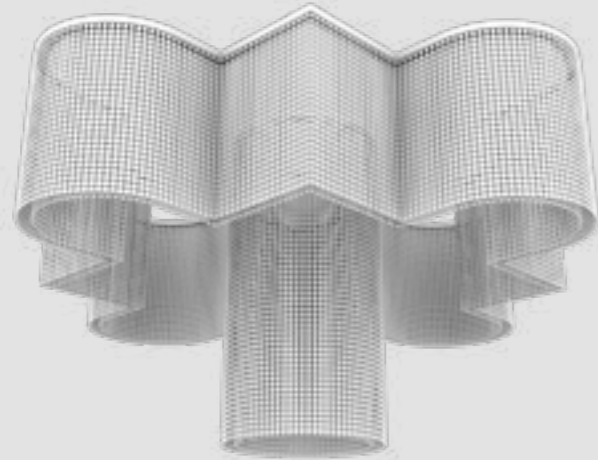

GALASSIA O1 SNG

L 201 cm / 79.13"
SP 201 cm / 79.13"
H 100 cm / 39.37"
W 80 kg / 176.37 lb

LED x 93,6W CRI>95 3000K -
12051 Nominal lumen
Dimmable: 1-10V
(1 x driver recessed)

Composition :

- **A** Outside H50
  12 x Corner 20x20
  8 x Arch 50
- **B** Inside H100
  4 x Arch 50