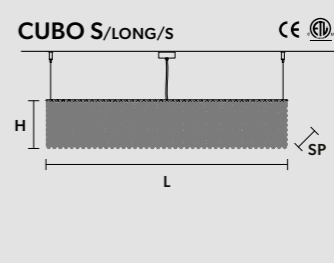

RECTANGULAR

L 100 cm / 39.37"
 SP 25 cm / 9.84"
 H 40 cm / 15.74"

WW 18×E14×40 W (not included)
 USA 18×E12×40 W (not included)

RECTANGULAR

L 100 cm / 39.37"
 SP 25 cm / 9.84"
 H 60 cm / 23.62"

WW 18×E14×40 W (not included)
 USA 18×E12×40 W (not included)