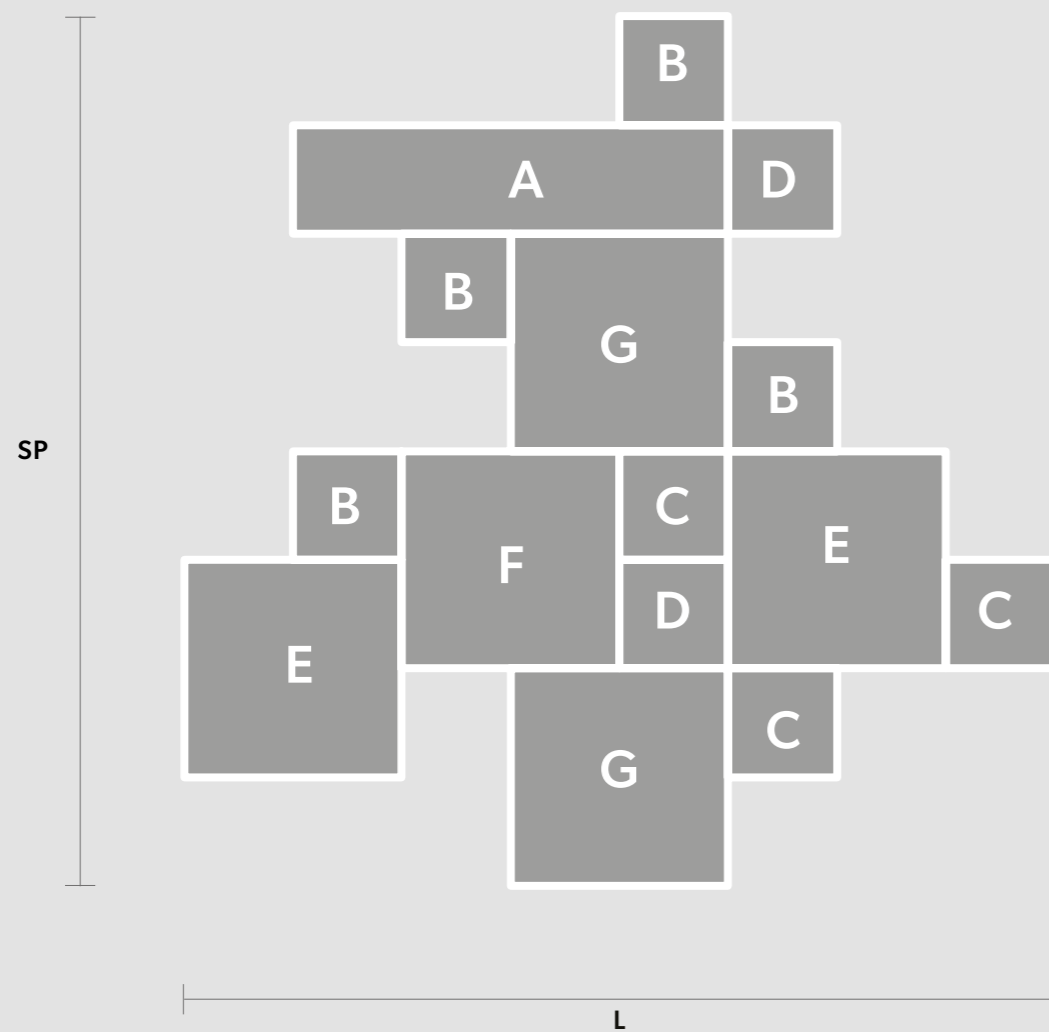

CUBO COMBO PL 100 SQ

CE

L 100 cm / 39.37" **WW** 43×E14×40 W (not included)
SP 100 cm / 39.37" **USA** 43×E12×40 W (not included)
H 80 cm / 31.49"

Composition

- A** 1 x Cubo/PL/Long/B
- B** 4 x Cubo/PL/Square/Small/20
- C** 3 x Cubo/PL/Square/Small/40
- D** 2 x Cubo/PL/Square/Small/80
- E** 2 x Cubo/PL/Square/Medium/20
- F** 1 x Cubo/PL/Square/Medium/40
- G** 2 x Cubo/PL/Square/Medium/60