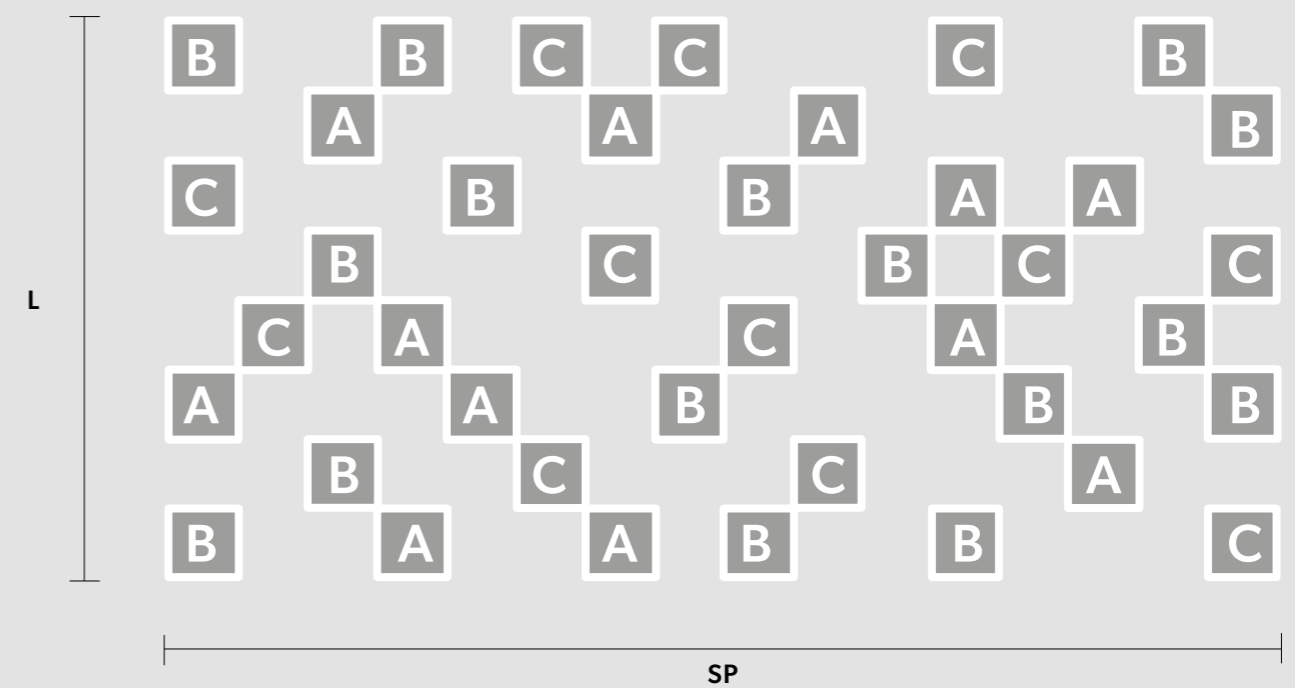

Composition

- **A** 12 X Cubo S/Square/Medium/40
- **B** 16 X Cubo S/Square/Medium/60
- **C** 12 X Cubo S/Square/Medium/80