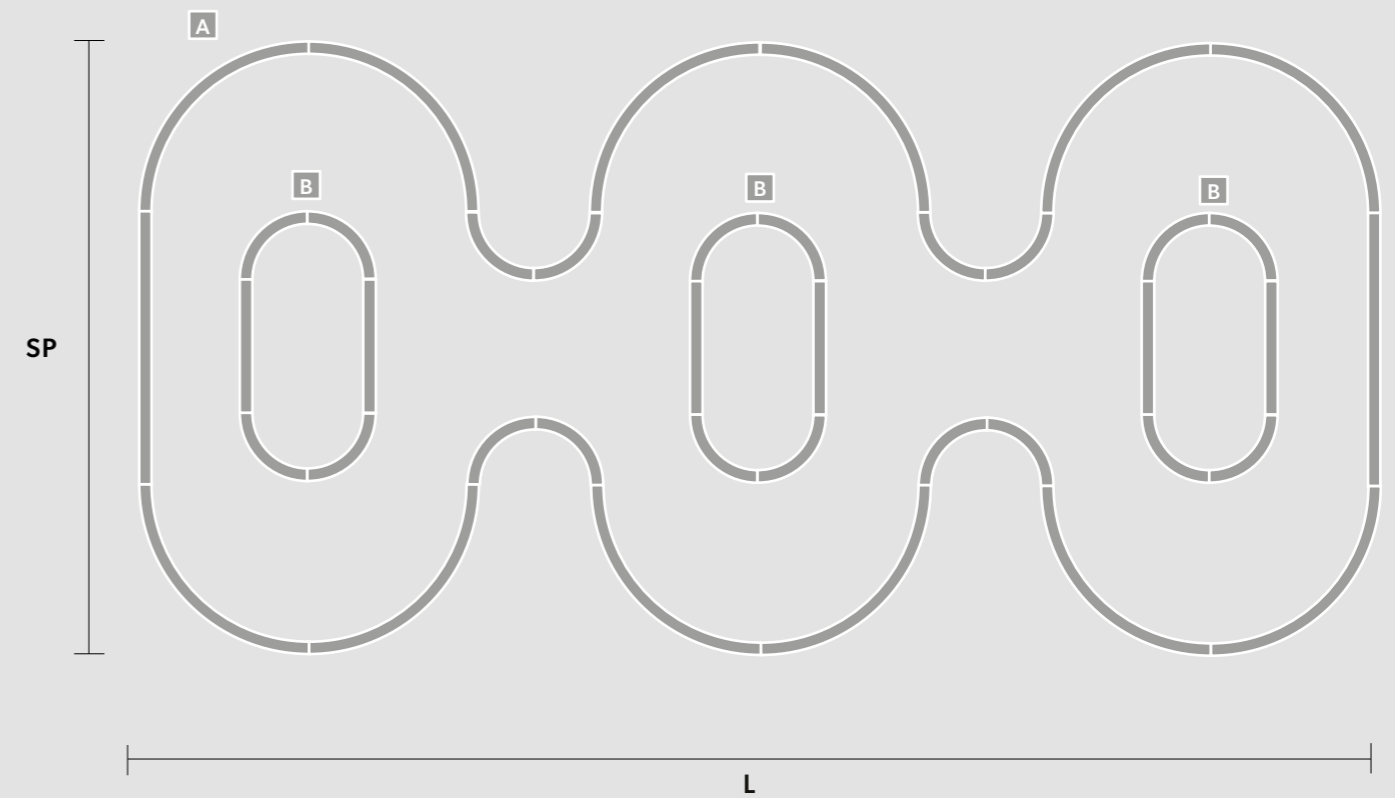

GALASSIA Q1 SNG

L 227 cm / 89.37"
SP 126 cm / 49.60"
H 100 cm / 39.37"
W 80 kg / 176.37 lb

LED x 96,8W CRI>95 3000K -
12462 Nominal lumen
Dimmable: 1-10V
(1 x driver recessed)

Composition :

- **A** Outside H50
  4 x Arch 125
  2 x Straight 100
- **B** Inside H100
  4 x Arch 50
  2 x Straight 50

GALASSIA Q1 TPL

L 461 cm / 181.49"
SP 227 cm / 89.37"
H 100 cm / 39.37"
W 220 kg / 485.01 lb

LED x 276W CRI>95 3000K -
35535 Nominal lumen
Dimmable: 1-10V
(1 x driver recessed)

Composition :

- **A** Outside H50
  12 x Arch 125
  8 x Arch 50
  2 x Straight 100
- **B** Inside H100 (x3)
  4 x Arch 50
  2 x Straight 50