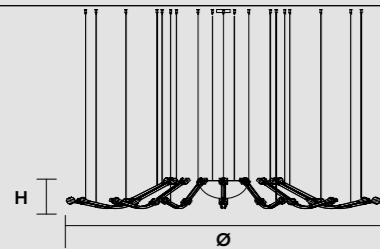

RAQAM Q8 BASIC BATCH A – MODULE 5 X 16