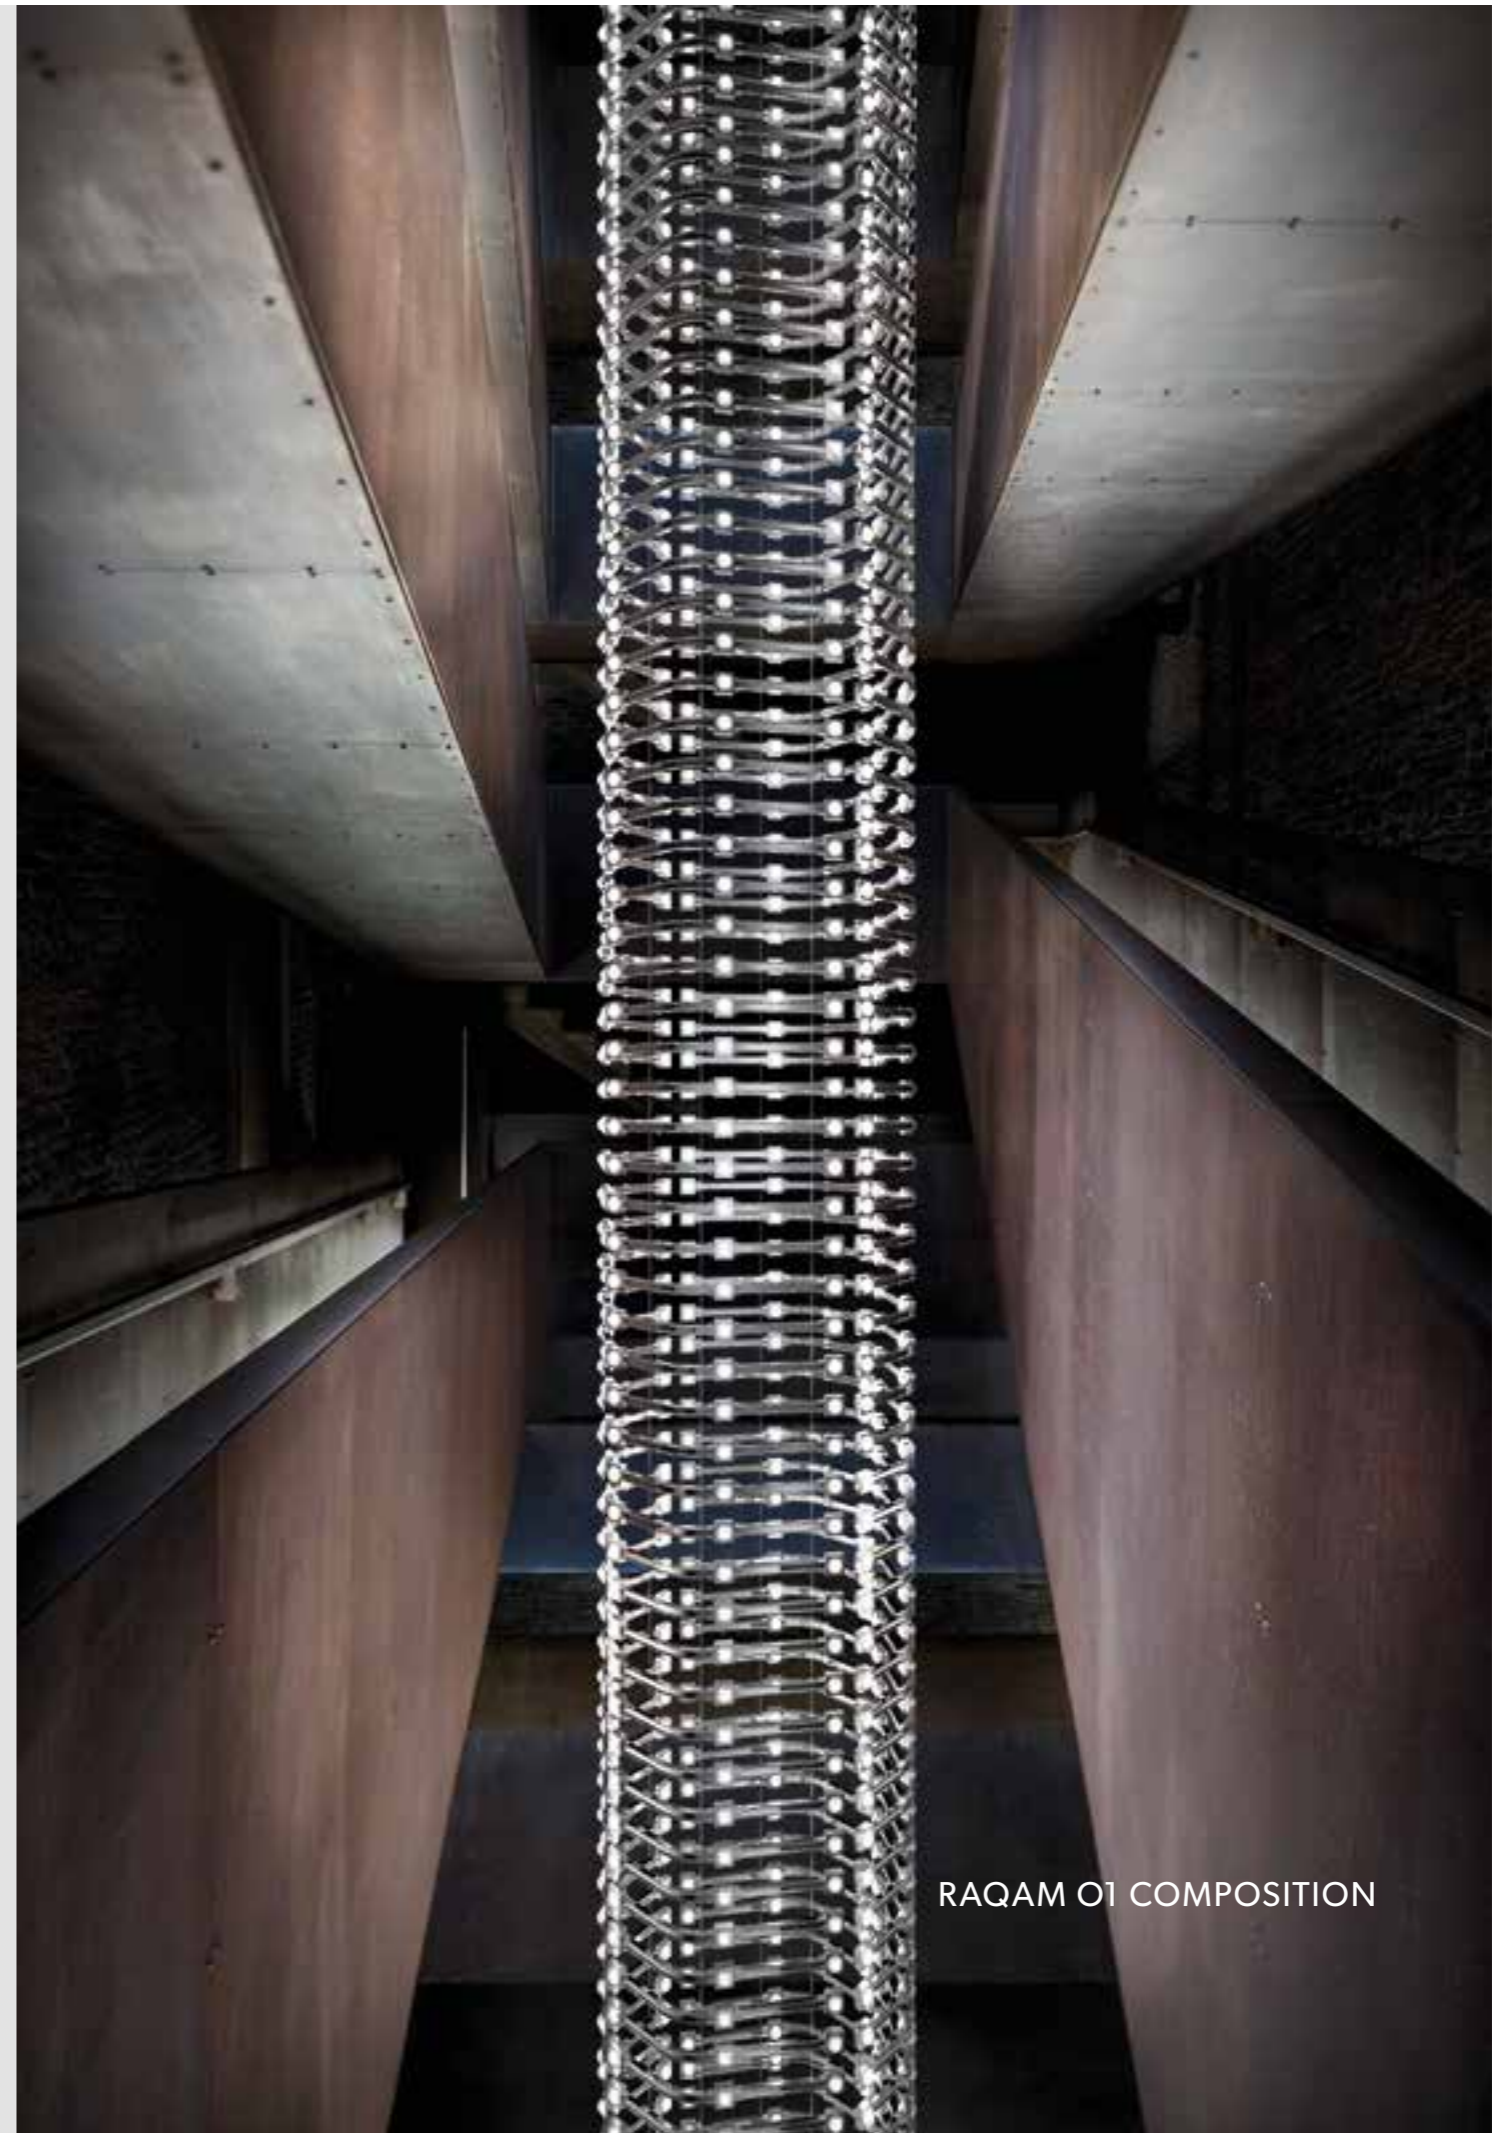

RAQAM O1 COMPOSITION