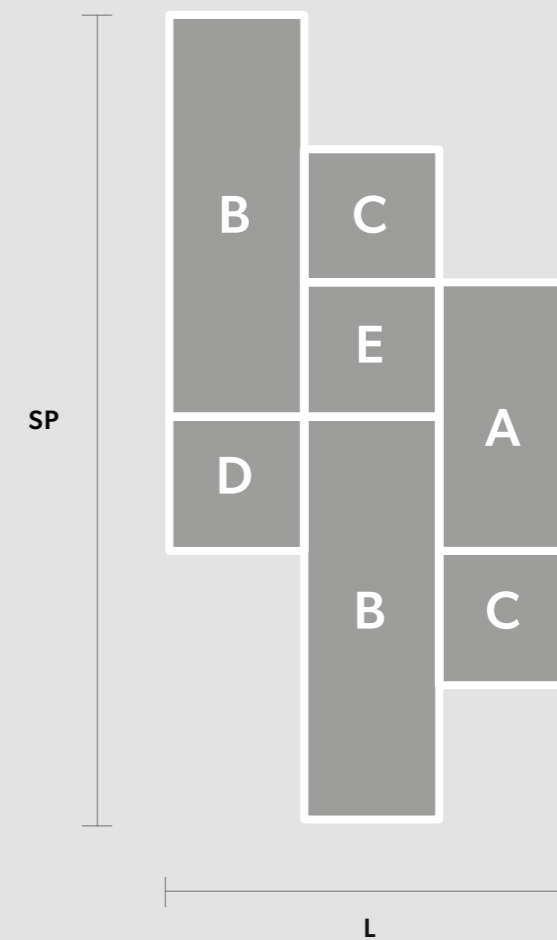

CUBO COMBO PL 150 RC

CE

L 75 cm / 29.52" **WW** 53×E14×40 W (not included)
SP 150 cm / 59.05" **USA** 53×E12×40 W (not included)
H 60 cm / 23.62"

Composition

- A** 1 x Cubo/PL/Long/K
- B** 2 x Cubo/PL/Long/M
- C** 2 x Cubo/PL/Square/Medium/20
- D** 1 x Cubo/PL/Square/Medium/40
- E** 1 x Cubo/PL/Square/Medium/60