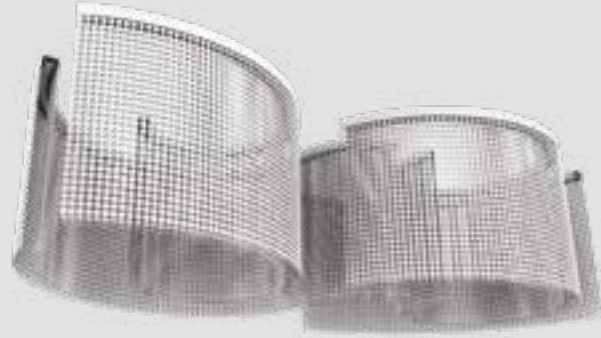

GALASSIA T2 SNG

L 200 cm / 78.74"
SP 100 cm / 39.37"
H 50 cm / 19.68"
W 50 kg / 110.23 lb

LED x 76W CRI>95 3000K -
9784 Nominal lumen
Dimmable: 1-10V
(1 x driver recessed)

Composition :

5 x Arch 50
2 x Arch 75
1 x Arch 100
2 x Arch 125
1 x Arch 150