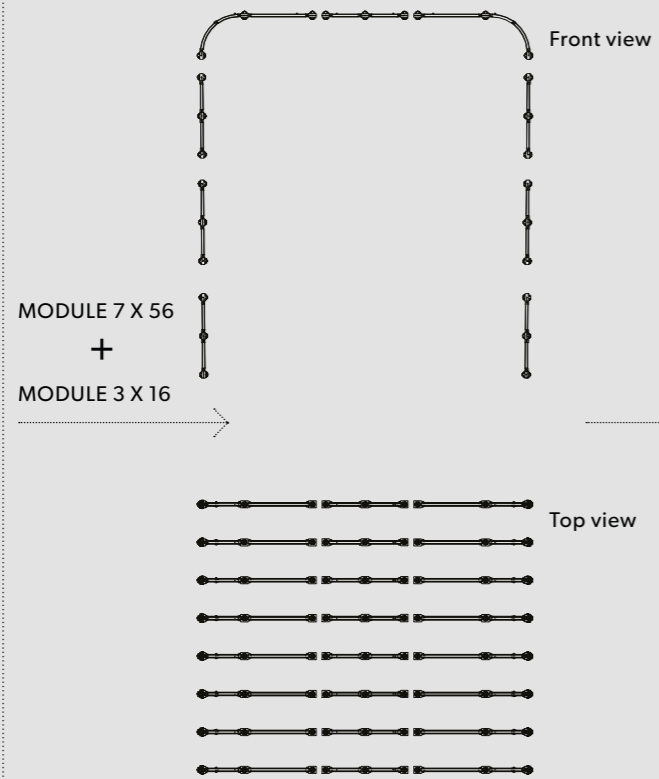

R4 CONCEPT Vertical/Linear arrangement

MODULES

VERTICAL / LINEAR REPETITION