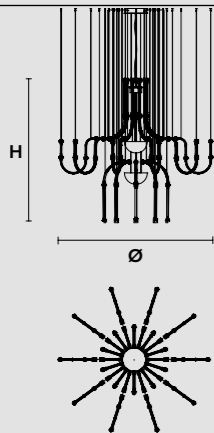

Fixing: 1 x canopy
30 x single steel cables.
The canopy contains:
1 x driver

The box contains:
1 x control board

The cup contains:
1 x driver
1 x control board

RAQAM Q1 BASIC BATCH B – MODULO 3 X 10 + MODULO 4 X 10 + MODULO 3 X 10