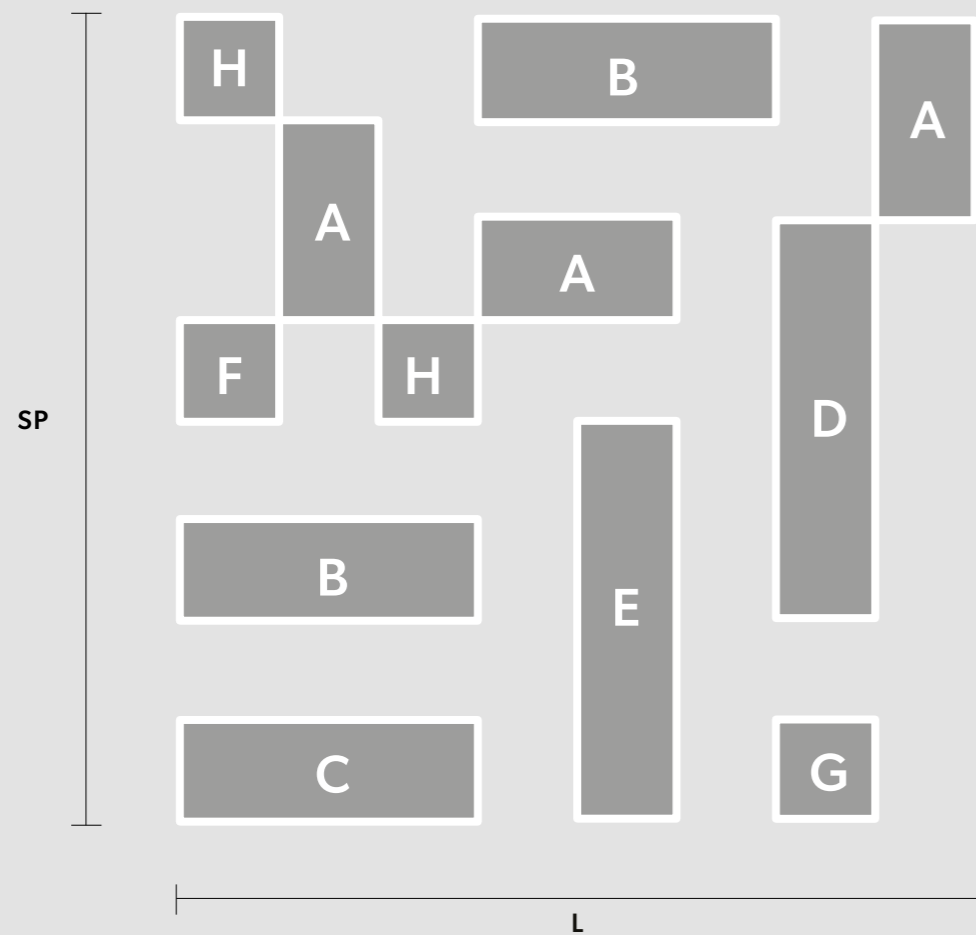

Composition

- **A** 12 X Cubo S/Square/Medium/40
- **B** 16 X Cubo S/Square/Medium/60
- **C** 12 X Cubo S/Square/Medium/80