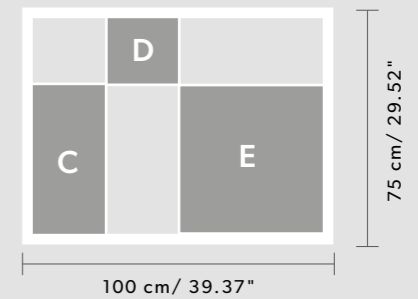

SAME AREA _ DIFFERENT MODULES