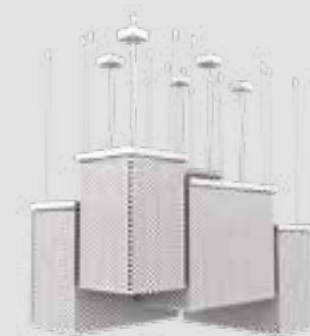

SAME AREA _DIFFERENT MODULES