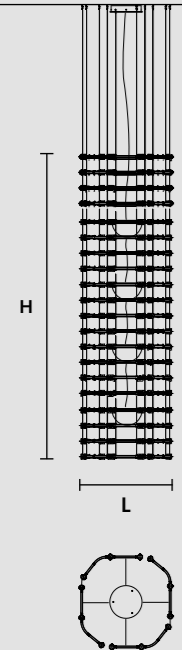

RAQAM O1 COMPOSITION - BASIC BATCH B X 5

L 93,5 x 93,5 cm / 36,81 x 36,81"
H 250 cm / 98.42"
W 135 kg / 297.62 lb

480 LED LIGHTS CRI > 80
3000 K - 720W - 93600 Nominal Lumen
Dimmable PUSH or DMX on request

Fixing: 1 x canopy
12 x single steel cables.
The canopy contains:
1 x driver
1 x control board

4 cups requires one additional cup with drivers and control boards.