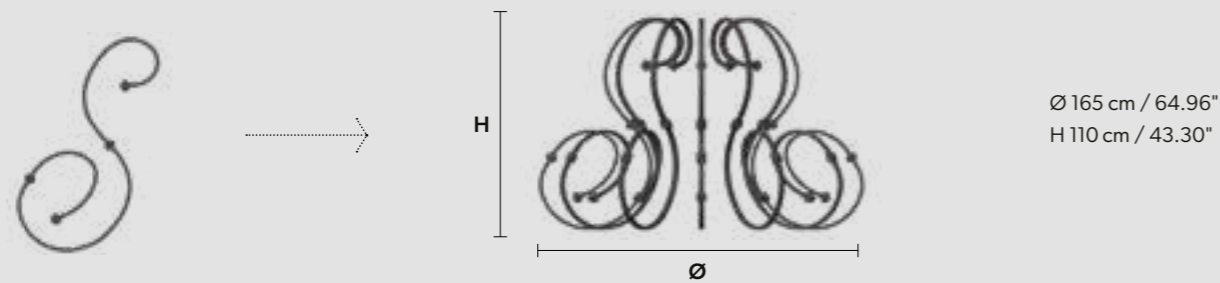

THE POSSIBILITIES OF RAQAM MODULES

INFINITE ANGLES

The modules can be tilted to obtain different shapes and sizes.

Example: Module 1 x 12