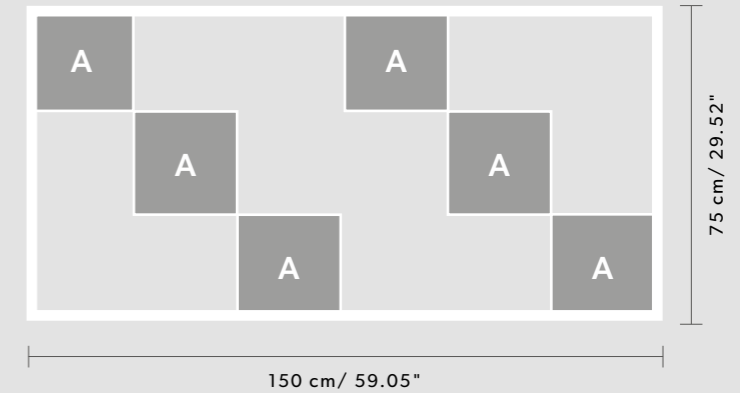

DIFFERENT AREAS _ SAME MODULES