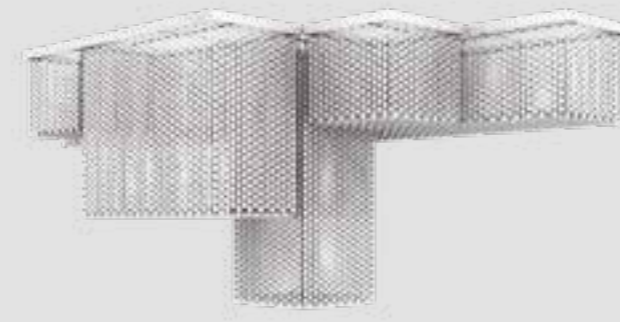

CUBO COMBO PL 150 RC

CE

L 75 cm / 29.52"   **WW** 53×E14×40 W (not included)
SP 150 cm / 59.05"   **USA** 53×E12×40 W (not included)
H 60 cm / 23.62"

Composition

- **A** 1 x Cubo/PL/Long/K
- **B** 2 x Cubo/PL/Long/M
- **C** 2 x Cubo/PL/Square/Medium/20
- **D** 1 x Cubo/PL/Square/Medium/40
- **E** 1 x Cubo/PL/Square/Medium/60