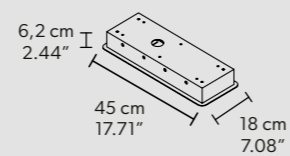

L 125 x 75 cm / 49.21" x 29.52"
H 25 cm / 9.84"
W 25 kg / 55.11 lb

96 LED LIGHTS CRI > 80
3000 K - 144 W - 18720 Nominal Lumen
Dimmable PUSH or DMX on request.

Fixing: 1 x canopy
32 x single steel cables.
The canopy contains:
1 x driver
1 x control board

RAQAM N3 COMPOSITION