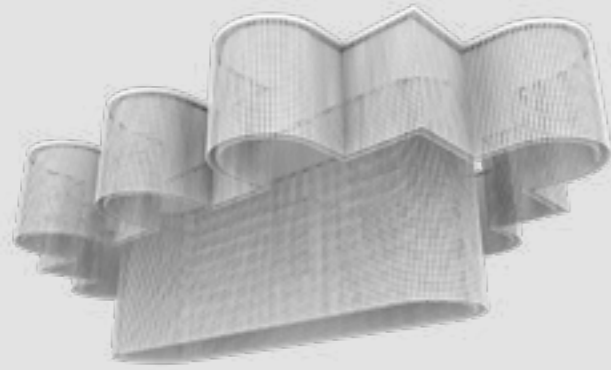

GALASSIA 01 TPL

L 362 cm / 142.51"
SP 201 cm / 79.13"
H 100 cm / 39.37"
W 170 kg / 374.78 lb

LED x 204W CRI>95 3000K -
26265 Nominal lumen
Dimmable: 1-10V
(2 x drivers recessed)

Composition :

1. **A** Outside H50
   20 x Corner 20x20
   16 x Arch 50
2. **B** Inside H100
   4 x Arch 50
   4 x Straight 100