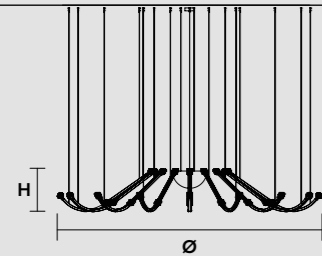

RAQAM Q7 BASIC BATCH A – MODULE 3 X 16