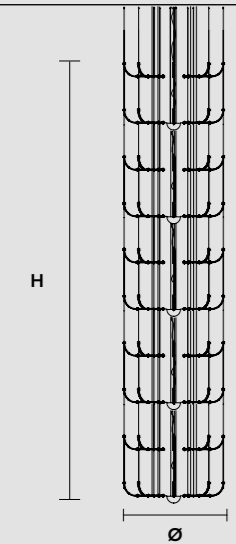

RAQAM P3 COMPOSITION - BASIC BATCH B X 5