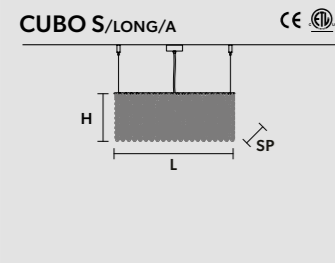

WW 12×E14×40 W (not included)
USA 12×E12×40 W (not included)

CUBO S/SQUARE/LARGE/40 CE

■ SQUARE

L 50 cm / 19.68"
SP 50 cm / 19.68"
H 40 cm / 15.74"

WW 12×E14×40 W (not included)
USA 12×E12×40 W (not included)