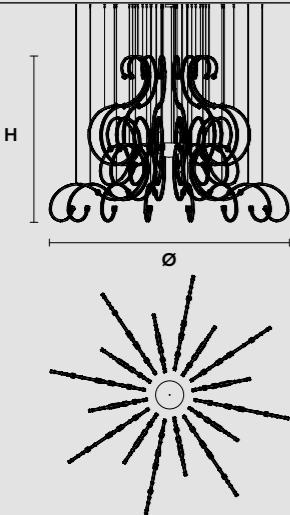

RAQAM Q5 BASIC BATCH C – MODULE 1 X 8 + MODULE 1 X 8