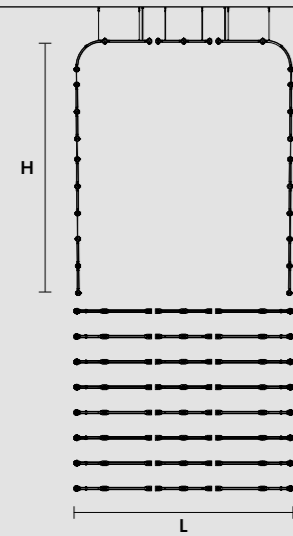

RAQAM R4 BASIC BATCH B – MODULO 3 X 16 + MODULO 7 X 56

L 227 x 191 cm / 89.37" x 75.19"
H 250 cm / 98.42"
W 84 kg / 185.18 lb

432 LED LIGHTS CRI>80
3000K - 648 W - 84240 Nominal Lumen
Dimmable PUSH or DMX on request

Fixing:
48 x single steel cables.
40 x main power supply
(5 x drivers + 5 x control boards recessed)