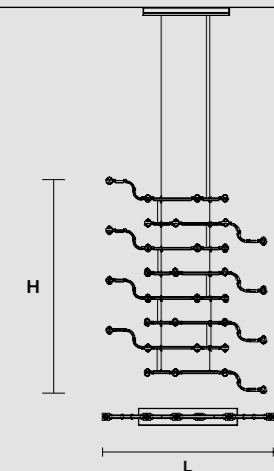

RAQAM N2 BASIC BATCH B8 - MODULE 6 X 8