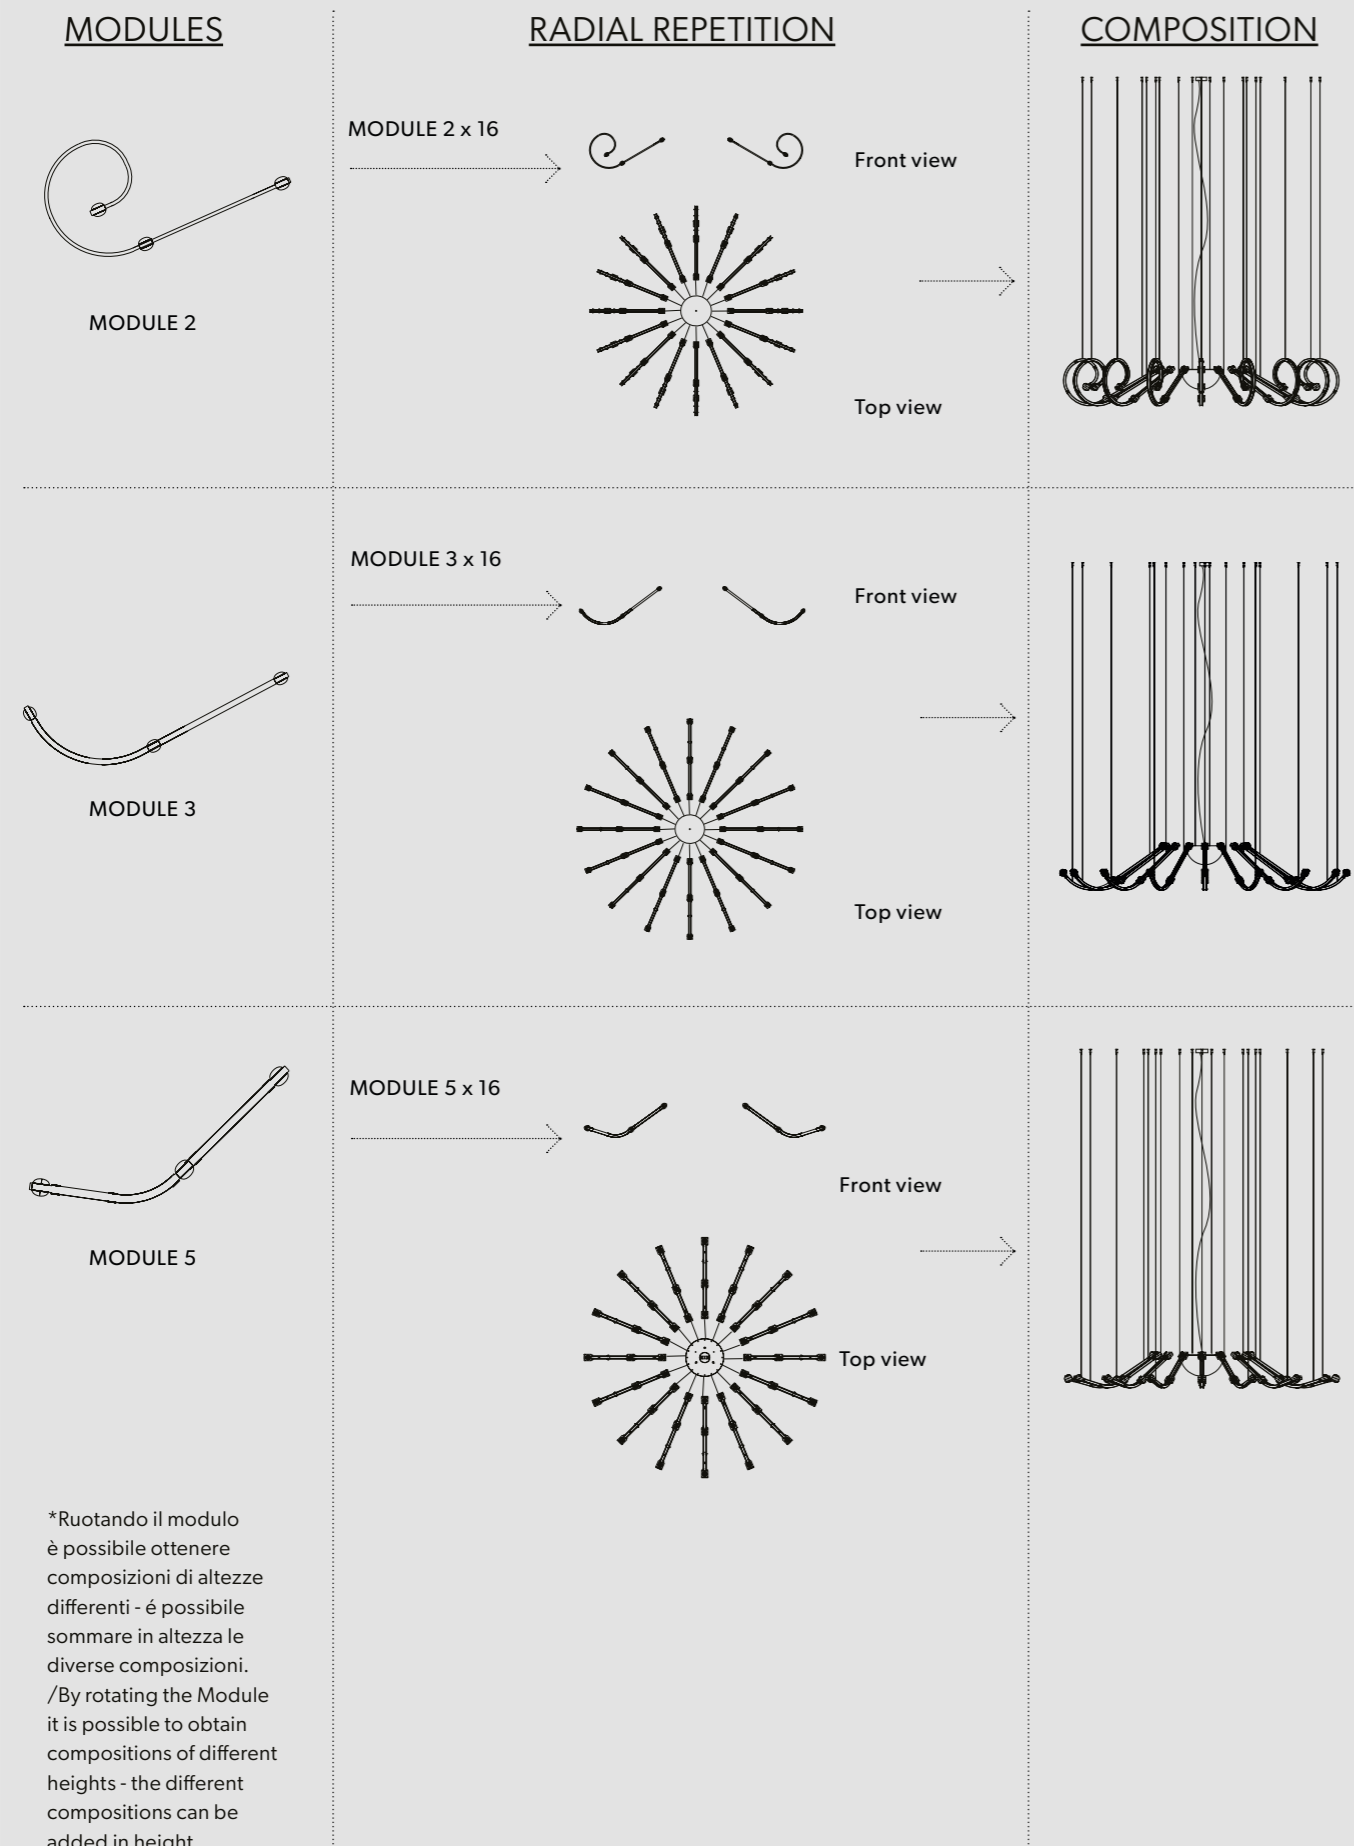

Fixing: 1 x central bracket
 67 x single steel cables.
 Each cup contains:
 1 x driver
 1 x control board

RAQAM Q5 - BASIC BATCH D

Q6_Q7_Q8 CONCEPT Chandelier arrangement

RAQAM Q6

RAQAM Q6 BASIC BATCH A – MODULE 2 X 16