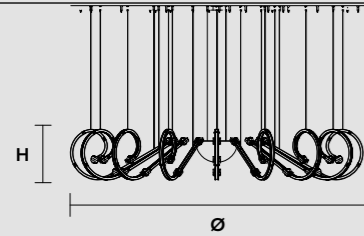

Fixing: 1 x central bracket
 67 x single steel cables.
 Each cup contains:
 1 x driver
 1 x control board

RAQAM Q5 - BASIC BATCH D

Q6_Q7_Q8 CONCEPT Chandelier arrangement

RAQAM Q6

RAQAM Q6 BASIC BATCH A – MODULE 2 X 16

Ø 204 cm / 80.31"
 H 35 cm / 13.77"
 W 40 kg / 88.18 lb

96 LED LIGHTS CRI>80
 3000K - 144 W- 18720 Nominal Lumen
 Dimmable PUSH or DMX on request.

Fixing: 1 x central bracket
 35 x single steel cables.
 The cup contains:
 1 x driver
 1 x control board