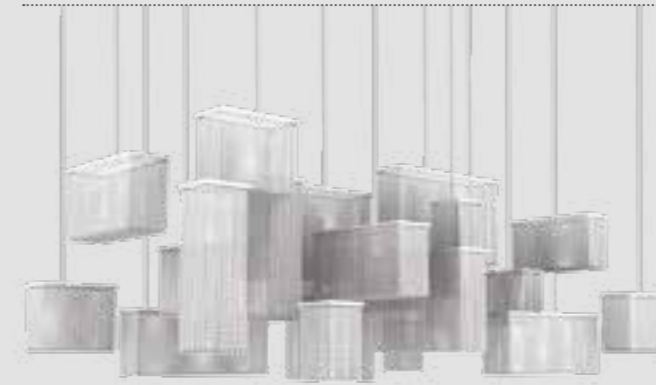

CUBO COMBO S 24 200 RC

L 200 cm / 78.74"
SP 400 cm / 157.48"
H 145 cm / 57.08"

WW 316×E14×40 W (not included)
USA 316×E12×40 W (not included)

Composition

- **A** 6 x Cubo/S/Long/K
- **B** 2 x Cubo/S/Long/O
- **C** 4 x Cubo/S/Long/N
- **D** 2 x Cubo/S/Long/Q
- **E** 2 x Cubo/S/Long/R
- **F** 2 x Cubo/S/Square/Medium/40
- **G** 2 x Cubo/S/Square/Medium/60
- **H** 4 x Cubo/S/Square/Medium/80