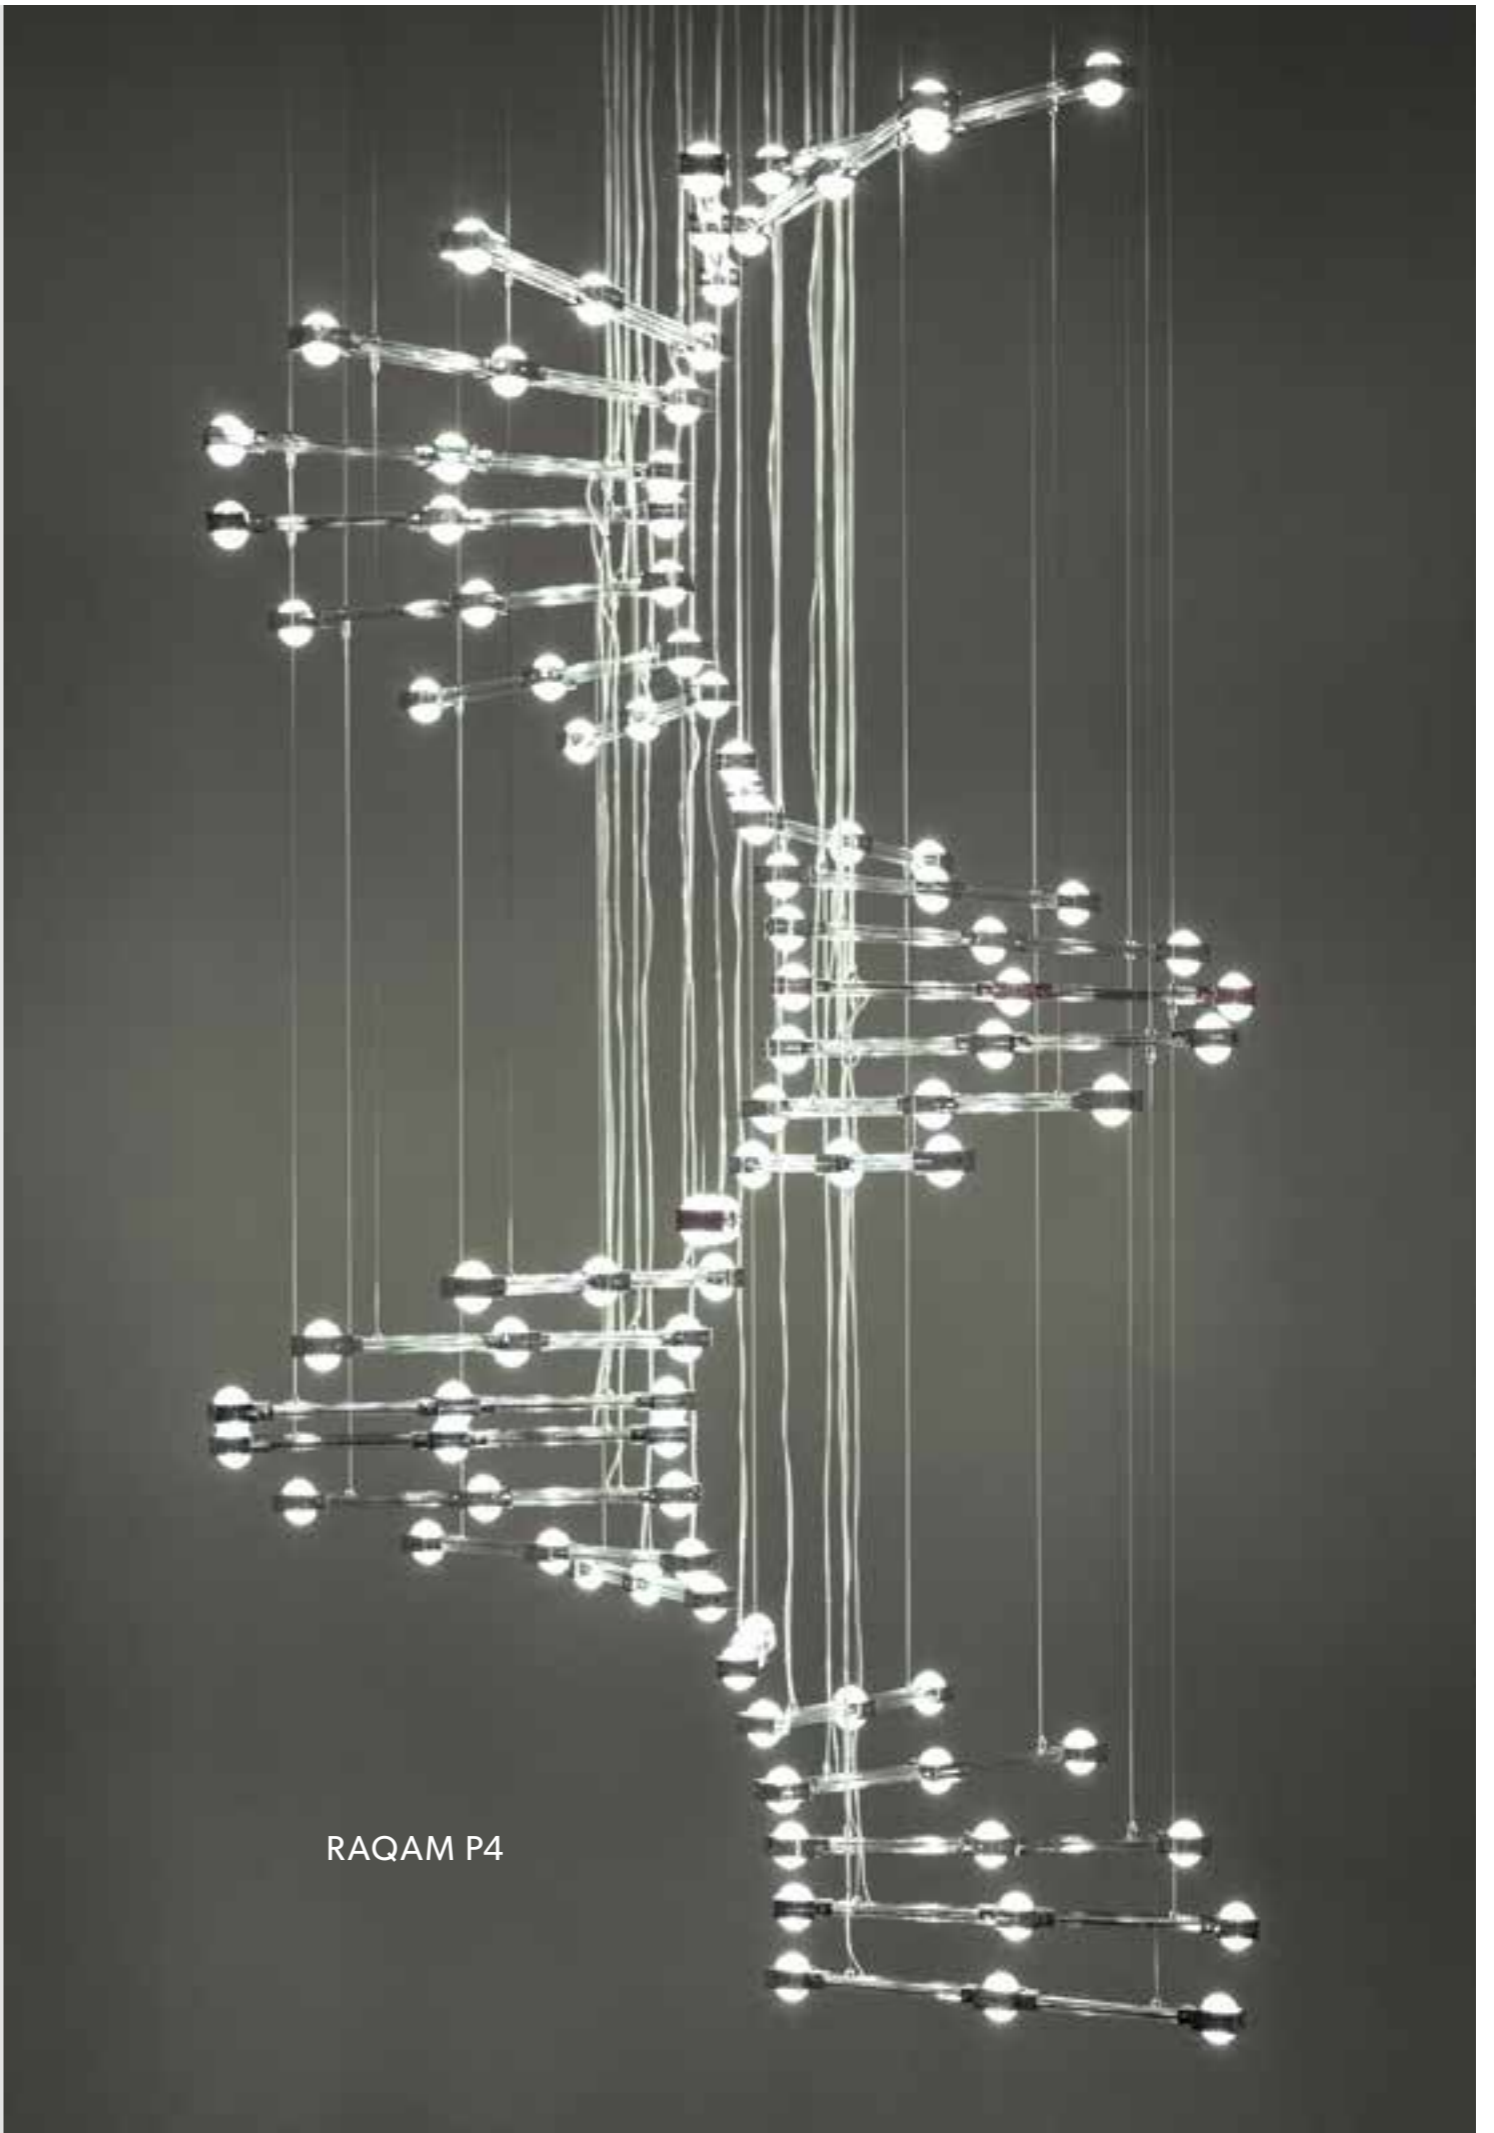

COMPOSITION

RAQAM P4