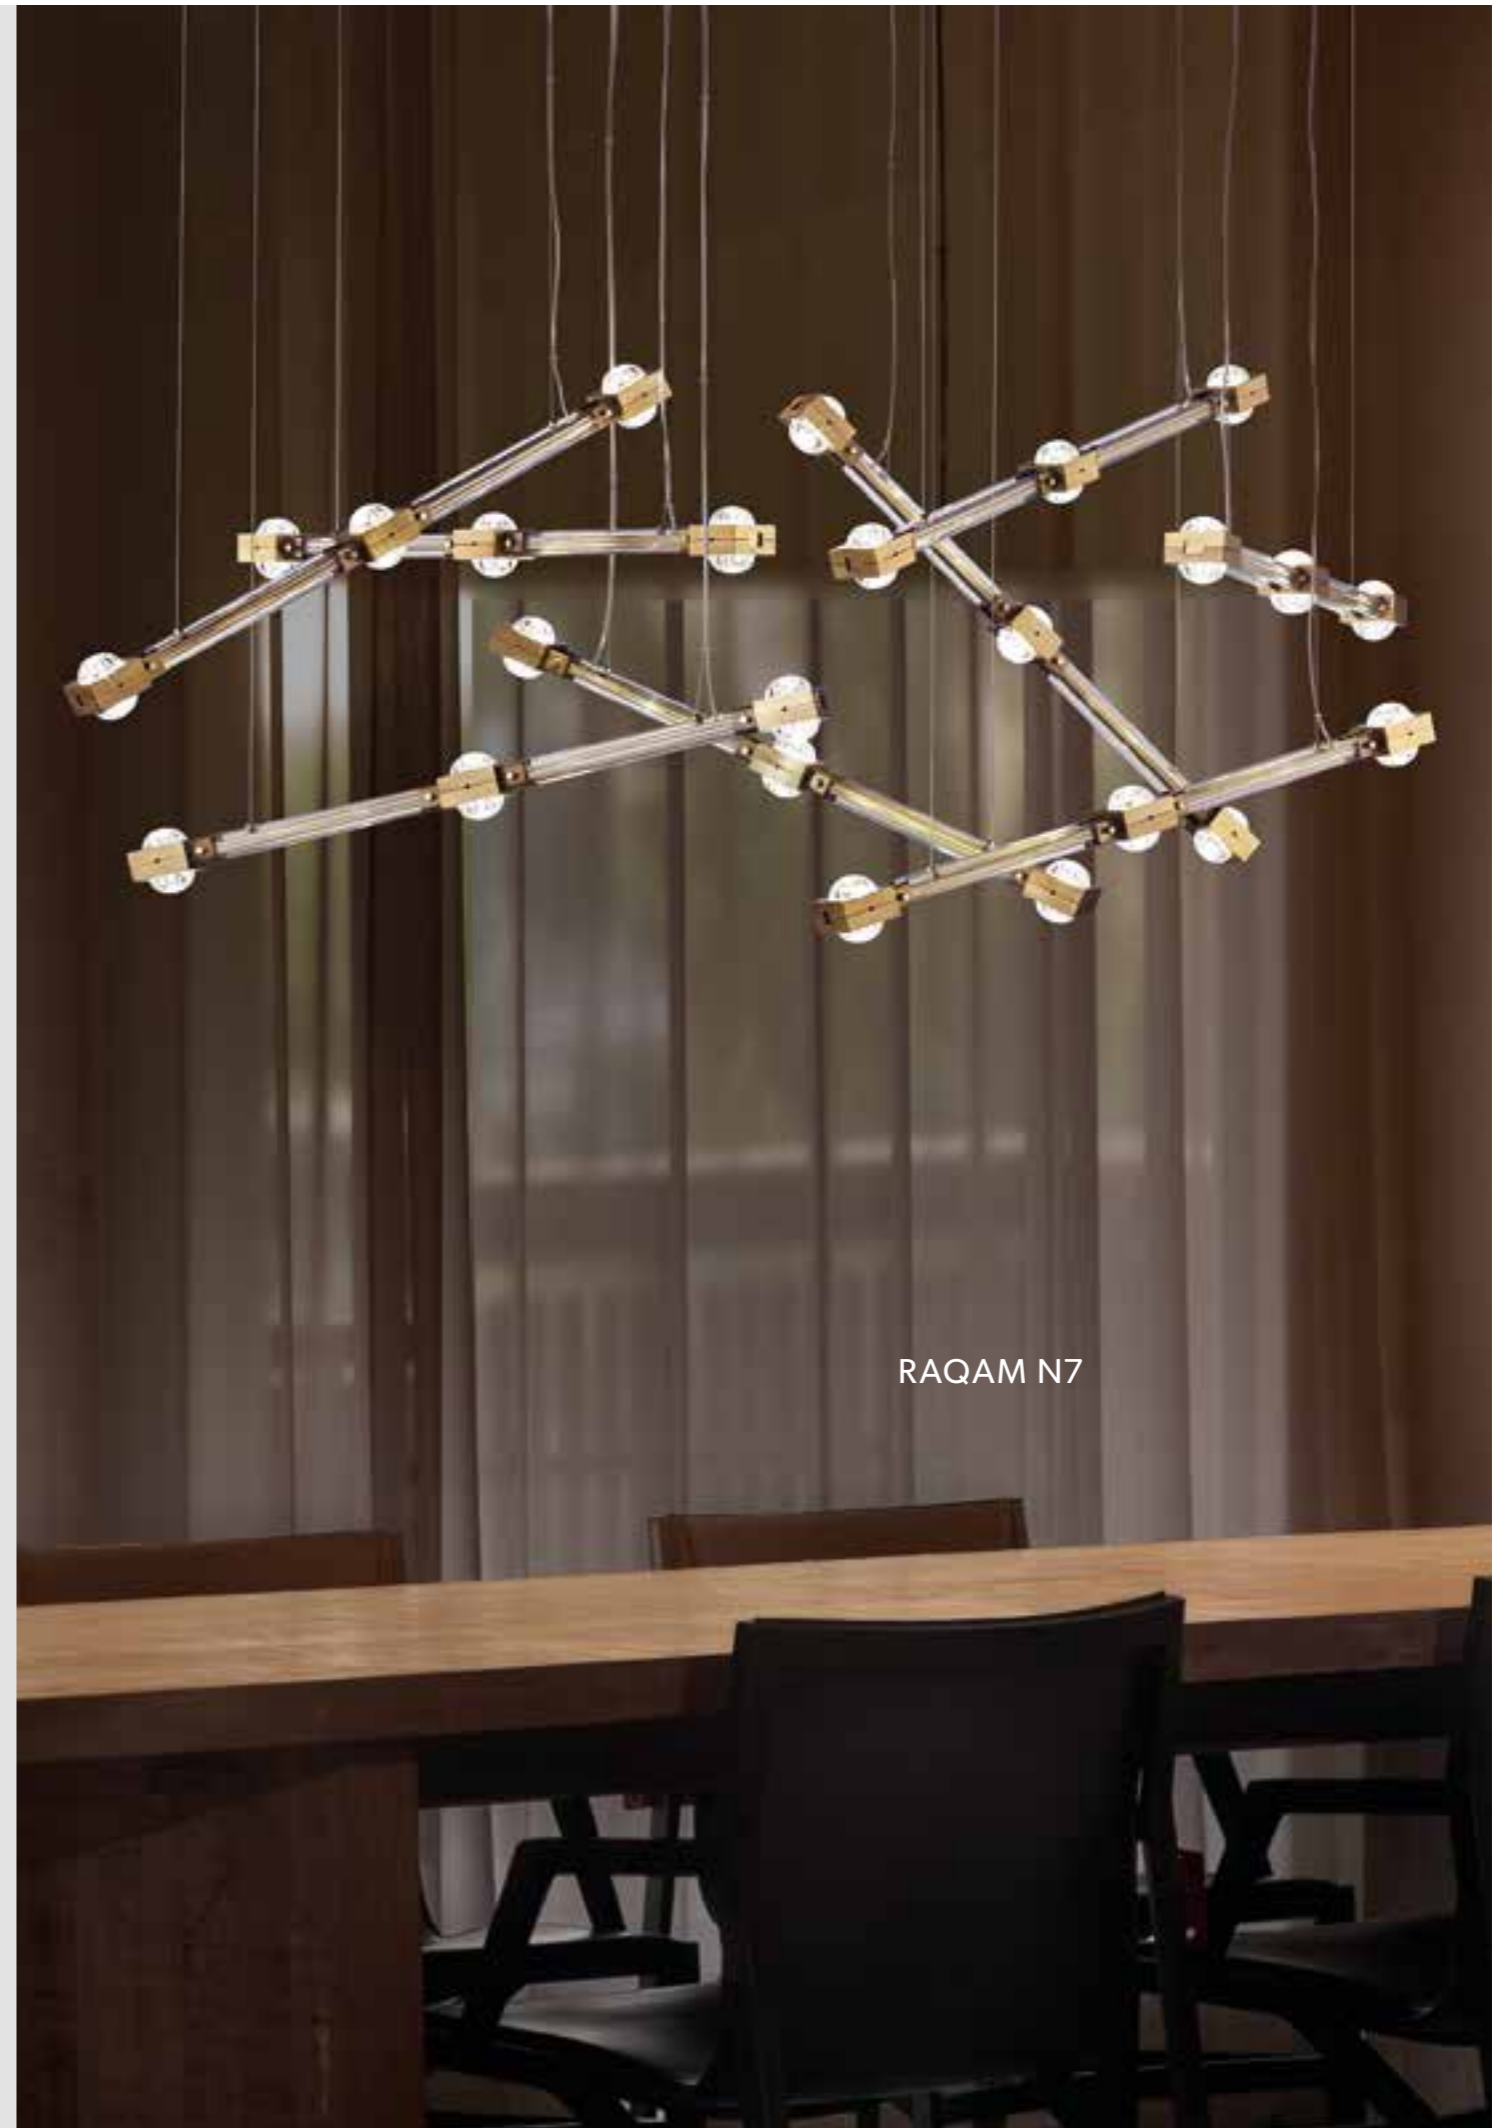

RAQAM N7 BASIC BATCH A - MODULO 7 X 8

L 117 cm / 46.06"
SP 60 cm / 23.62"
H 50 cm / 19.68"
W 12 kg / 26.45 lb

48 LED x 72W CRI>80 3000 K -
9360 Nominal Lumen
DIMMABLE: PUSH + DMX on request.

Fixing:
16 x single steel cables.
8 x main power supply
(1 driver + 1 control
board recessed)

RAQAM N7