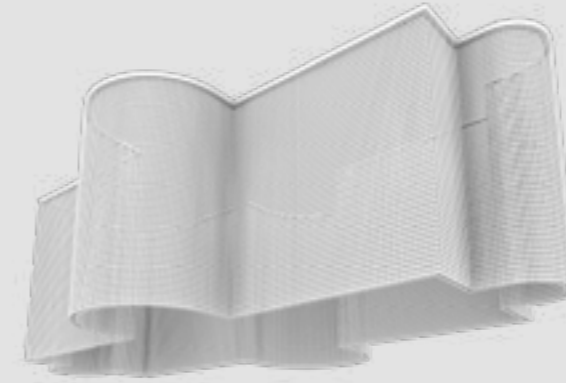

GALASSIA O2 DBL

L 453 cm / 178.34"
SP 252 cm / 99.21"
H 100 cm / 39.37"
W 170 kg / 374.78 lb

LED x 140W CRI>95 3000K -
17922 Nominal lumen
Dimmable: 1-10V
(1 x driver recessed)

Composition :
12 x Corner 20x20
4 x Straight 100
4 x Arch 50
4 x Arch 100