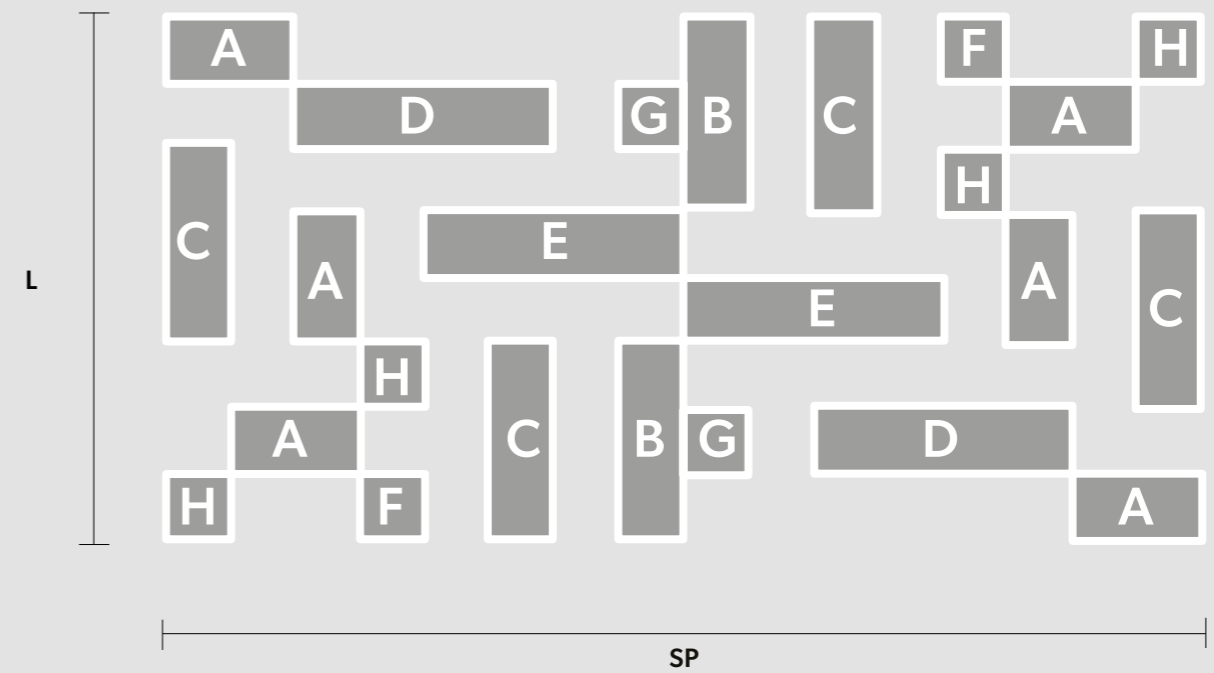

CUBO COMBO S 24 200 RC

L 200 cm / 78.74"
SP 400 cm / 157.48"
H 145 cm / 57.08"

WW 316×E14×40 W (not included)
USA 316×E12×40 W (not included)

Composition

- A** 6 x Cubo/S/Long/K
- B** 2 x Cubo/S/Long/O
- C** 4 x Cubo/S/Long/N
- D** 2 x Cubo/S/Long/Q
- E** 2 x Cubo/S/Long/R
- F** 2 x Cubo/S/Square/Medium/40
- G** 2 x Cubo/S/Square/Medium/60
- H** 4 x Cubo/S/Square/Medium/80