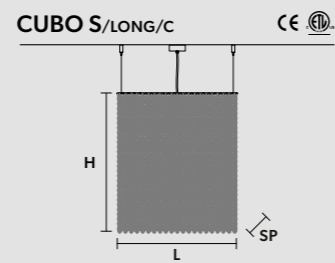

RECTANGULAR

L 50 cm / 19.68"
 SP 12.5 cm / 4.92"
 H 20 cm / 7.87"

WW 4×E14×40 W (not included)
 USA 4×E12×40 W (not included)

RECTANGULAR

L 50 cm / 19.68"
 SP 12.5 cm / 4.92"
 H 40 cm / 15.74"

WW 7×E14×40 W (not included)
 USA 7×E12×40 W (not included)