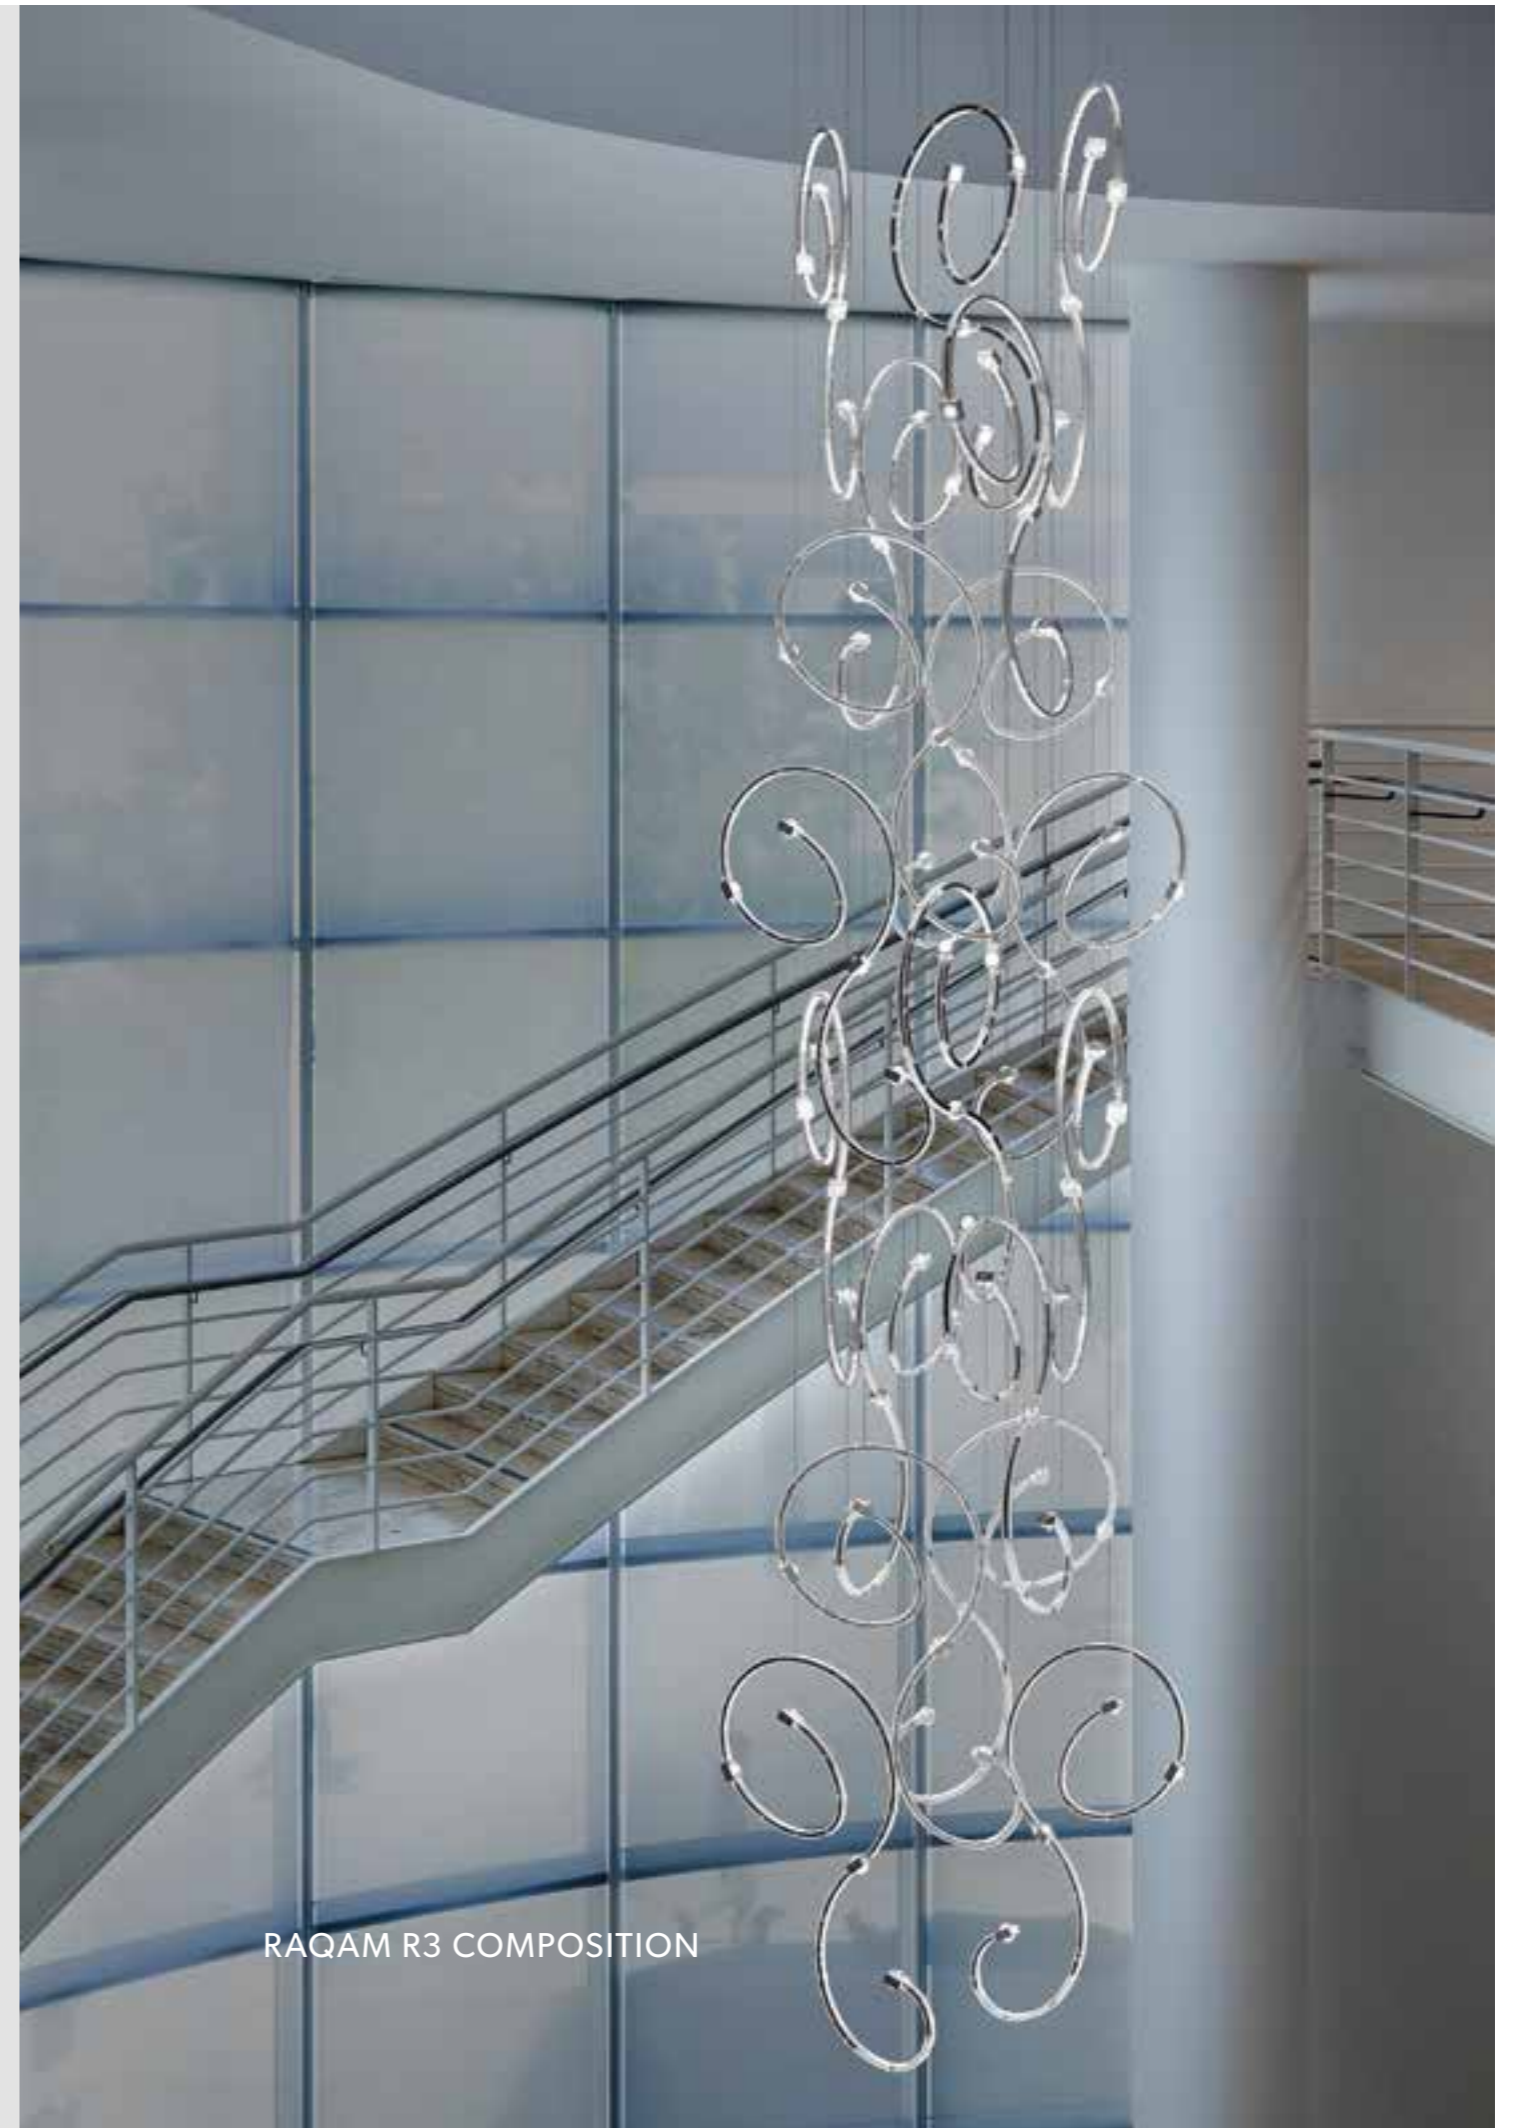

Ø 125 cm / 49.21"
 H 530 cm / 208.66"
 W 52 kg / 114.64 lb

128 LED LIGHTS CRI>80
 3000K - 192 W - 24960 Nominal Lumen
 Dimmable PUSH or DMX on request.

Fixing:
 16 x single steel cables.
 8 x main power supply
 (1 x driver + 1 x control
 board recessed)