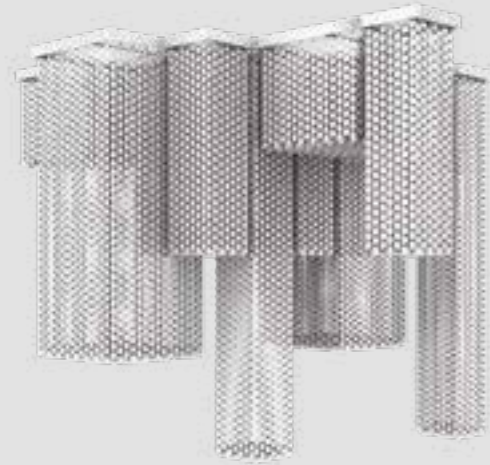

CUBO COMBO PL 100 SQ

CE

L 100 cm / 39.37"   **WW** 43×E14×40 W (not included)
SP 100 cm / 39.37"   **USA** 43×E12×40 W (not included)
H 80 cm / 31.49"

Composition

- **A** 1 x Cubo/PL/Long/B
- **B** 4 x Cubo/PL/Square/Small/20
- **C** 3 x Cubo/PL/Square/Small/40
- **D** 2 x Cubo/PL/Square/Small/80
- **E** 2 x Cubo/PL/Square/Medium/20
- **F** 1 x Cubo/PL/Square/Medium/40
- **G** 2 x Cubo/PL/Square/Medium/60