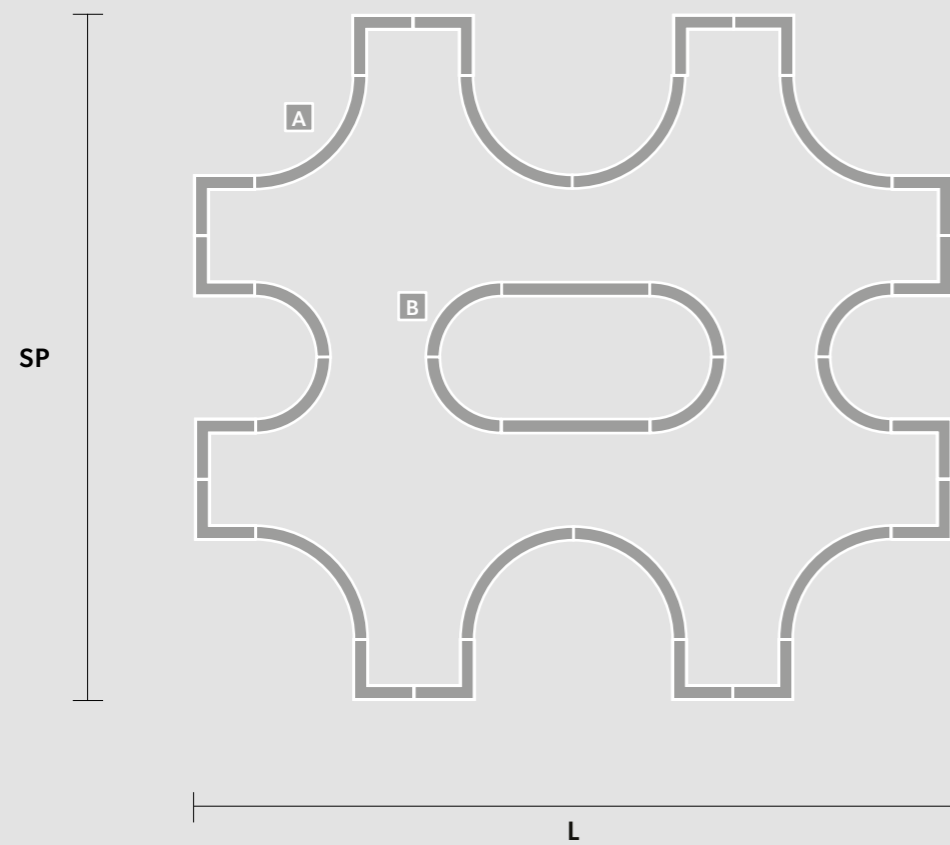

GALASSIA P1 SNG

L 252 cm / 99.21"
SP 226 cm / 88.97"
H 50 cm / 19.68"
W 110 kg / 242.50 lb

LED x 151,2W CRI>95 3000K -
19467 Nominal lumen
Dimmable: 1-10V
(1 x driver recessed)

Composition :

- **A** Outside H50
  16 x Corner 20x20
  4 x Arch 50
  8 x Arch 75
- **B** Inside H50
  2 x Straight 50
  4 x Arch 50

GALASSIA P1 DBL

L 464 cm / 182.67"
SP 226 cm / 88.97"
H 50 cm / 19.68"
W 190 kg / 418.87 lb

LED x 276W CRI>95 3000K -
35535 Nominal lumen
Dimmable: 1-10V
(1 x driver recessed)

Composition :

- **A** Outside H50
  24 x Corner 20x20
  4 x Arch 50
  16 x Arch 75
- **B** Inside H50
  2 x Straight 50
  4 x Straight 100
  4 x Arch 50