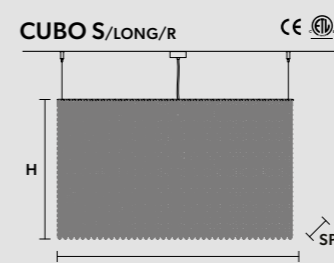

RECTANGULAR

L 100 cm / 39.37"
SP 25 cm / 9.84"
H 60 cm / 23.62"

WW 18×E14×40 W (not included)
USA 18×E12×40 W (not included)