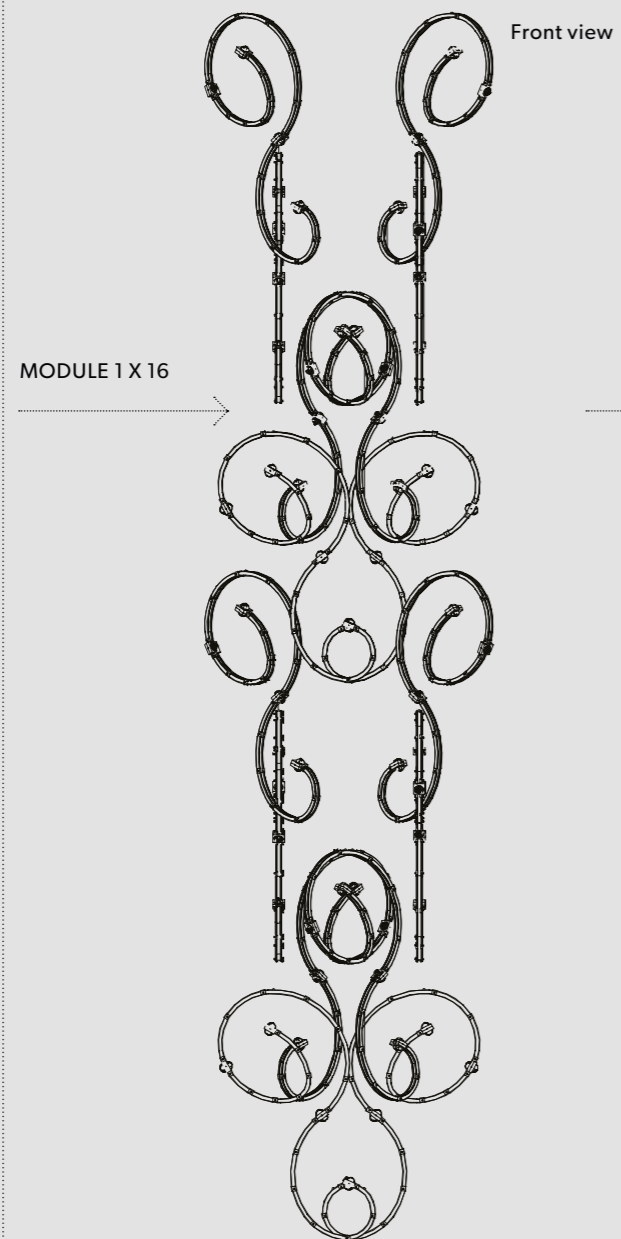

R3 CONCEPT Vertical arrangement

MODULES

RADIAL / VERTICAL REPETITION