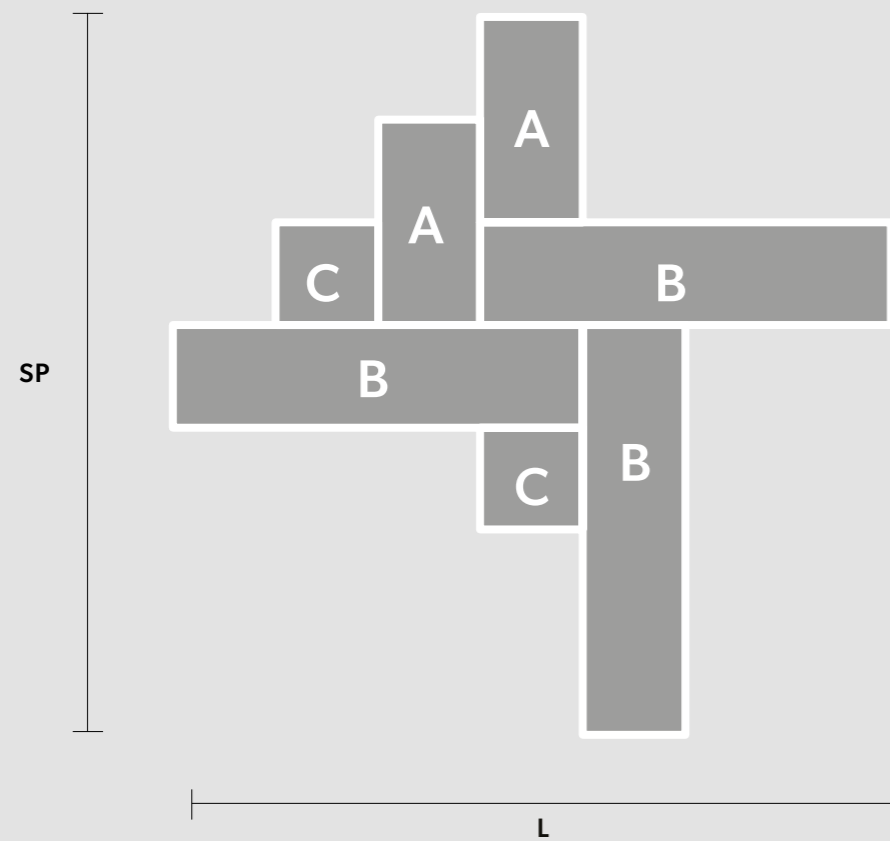

CUBO COMBO S 175 SQ

L 175 cm / 68.89"   WW 80x14x40 W (not included)
SP 175 cm / 68.89"   USA 80x12x40 W (not included)
H 100 cm / 39.37"

Composition

- **A** 2 x Cubo/S/Long/L
- **B** 3 x Cubo/S/Long/P
- **C** 2 x Cubo/S/Square/Medium/80

CUBO COMBO S175 SQ