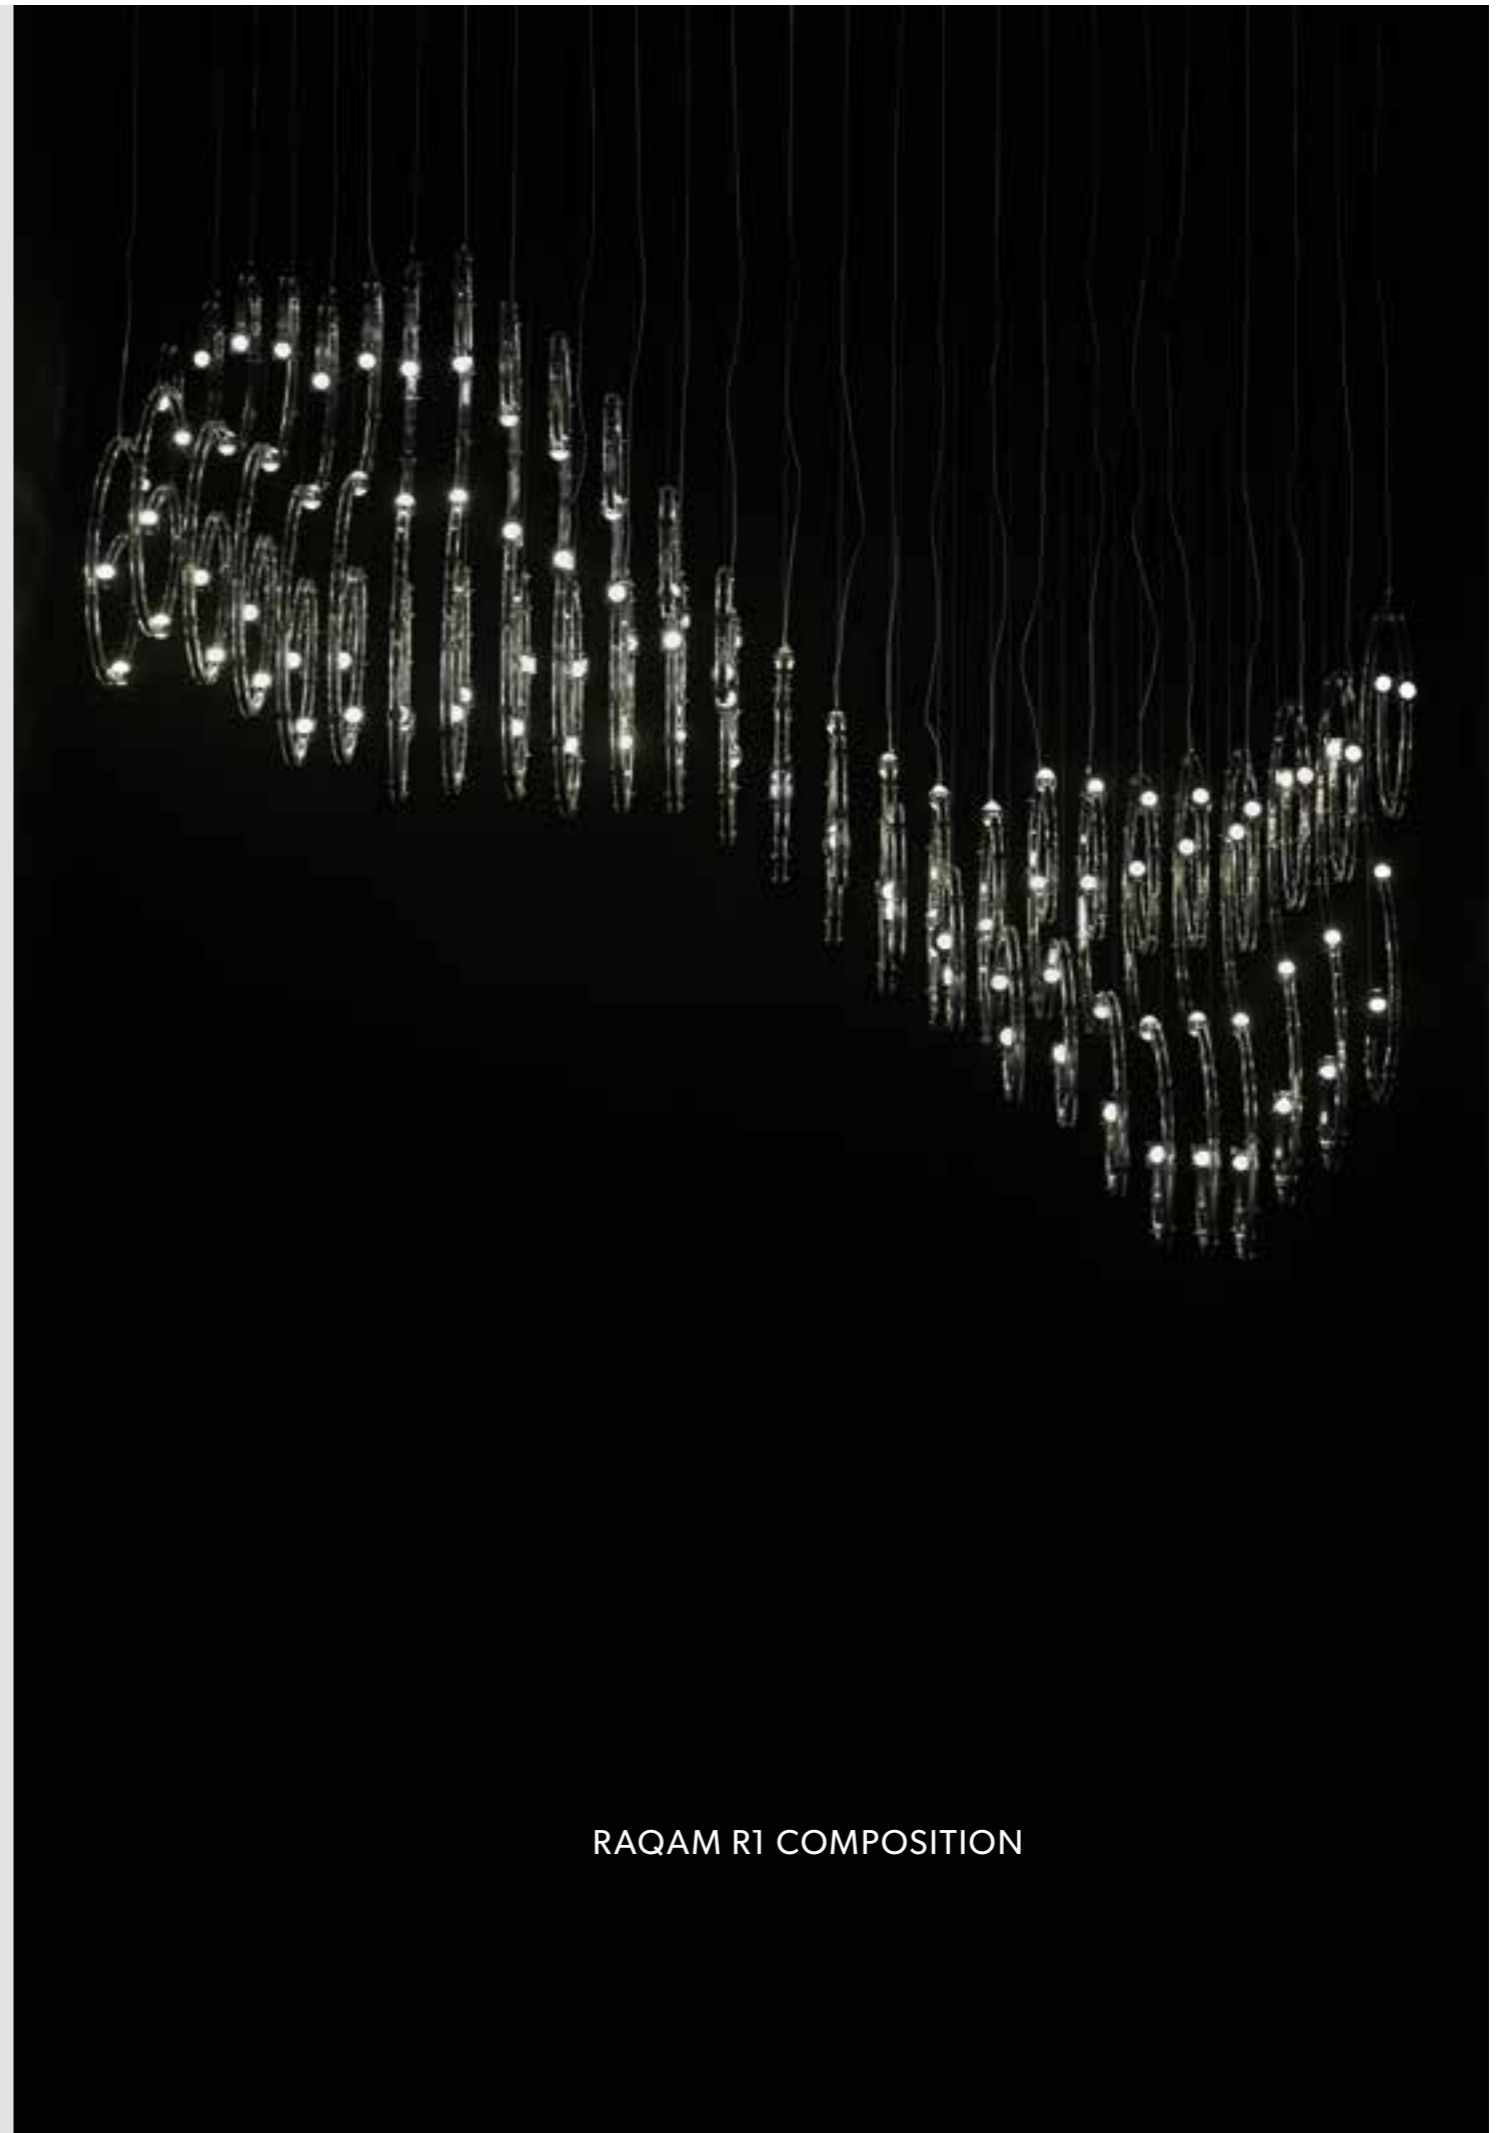

RAQAM R1 COMPOSITION