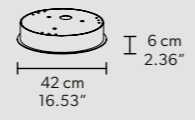

Ø 126 cm / 49.60"
 H 223 cm / 87.79"
 W 42 kg / 92.59 lb

192 LED LIGHTS CRI > 80
 3000 K - 288W- 37440 Nominal Lumen
 Dimmable PUSH or DMX on request.

Fixing: 1 x canopy
 32 x single steel cables.
 The canopy contains:
 2 x drivers
 2 x control boards