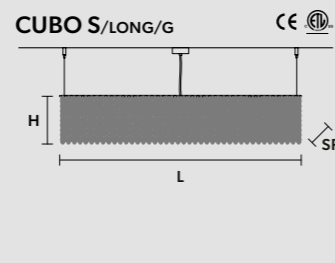

RECTANGULAR

L 75 cm / 29.52"
 SP 12.5 cm / 4.92"
 H 40 cm / 15.74"

WW 9×E14×40 W (not included)
 USA 9×E12×40 W (not included)

RECTANGULAR

L 75 cm / 29.52"
 SP 12.5 cm / 4.92"
 H 60 cm / 23.62"

WW 9×E14×40 W (not included)
 USA 9×E12×40 W (not included)