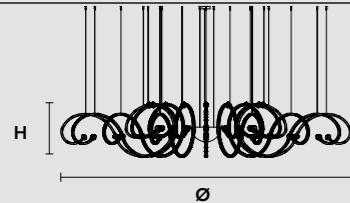

MODULE 1 X 16

Front view

Top view

COMPOSITION

RAQAM Q5 - BASIC BATCH D

RAQAM Q5 BASIC BATCH A - MODULE 1 X 16

Ø 291 cm / 114.56"
 H 55 cm / 21.65"
 W 60 kg / 132.28 lb

128 LED LIGHTS CRI>80
 3000K - 192 W - 24960 Nominal Lumen
 Dimmable PUSH or DMX on request.