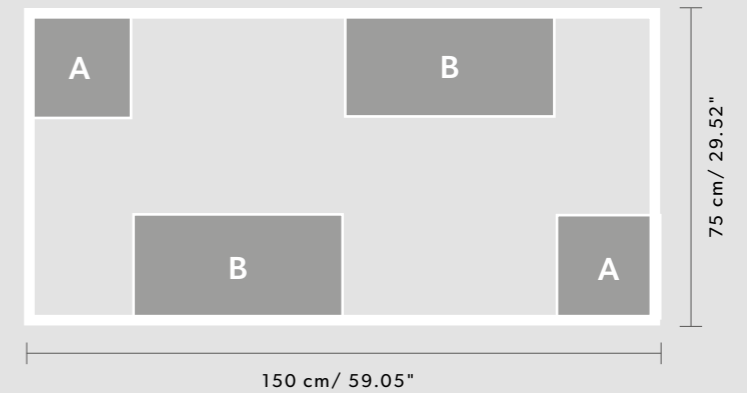

DIFFERENT AREAS _ SAME MODULES