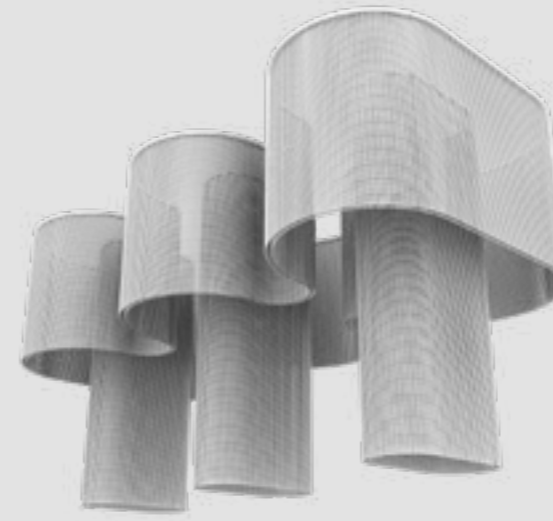

GALASSIA Q1 TPL

L 461 cm / 181.49"
SP 227 cm / 89.37"
H 100 cm / 39.37"
W 220 kg / 485.01 lb

LED x 276W CRI>95 3000K -
35535 Nominal lumen
Dimmable: 1-10V
(1 x driver recessed)

Composition :

- **A** Outside H50
  12 x Arch 125
  8 x Arch 50
  2 x Straight 100
- **B** Inside H100 (x3)
  4 x Arch 50
  2 x Straight 50