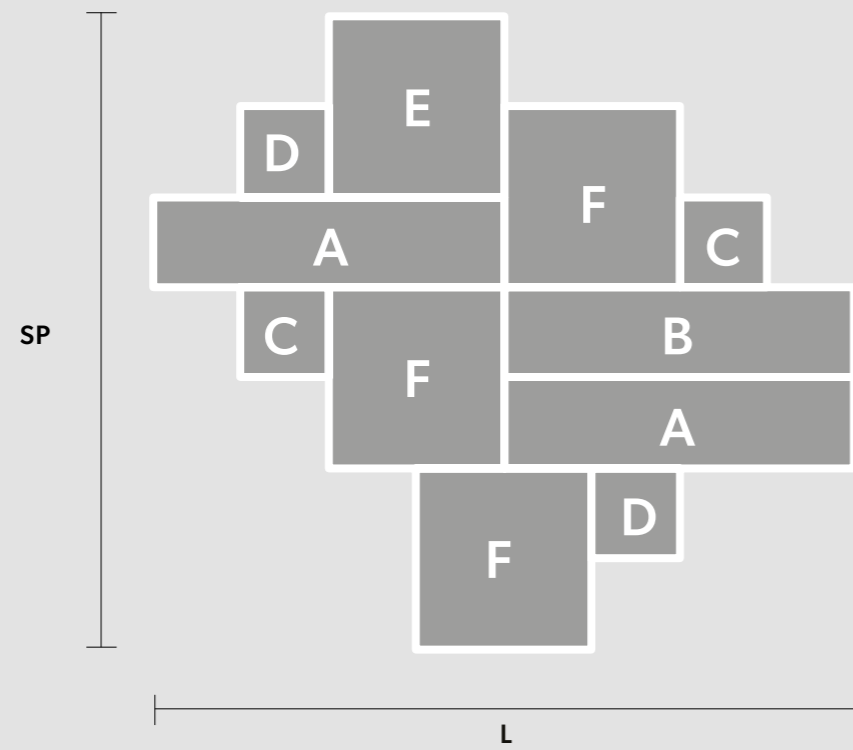

CUBO COMBO S 100 SQ

L 100 cm / 39.37"
SP 100 cm / 39.37"
H 80 cm / 31.49"

WW 48×E14×40 W (not included)
USA 48×E12×40 W (not included)

Composition

- A** 2 x Cubo S/Long/A
- B** 1 x Cubo S/Long/B
- C** 2 x Cubo S/Square/Small/40
- D** 2 x Cubo S/Square/Small/60
- E** 1 x Cubo S/Square/Medium/20
- F** 3 x Cubo S/Square/Medium/40