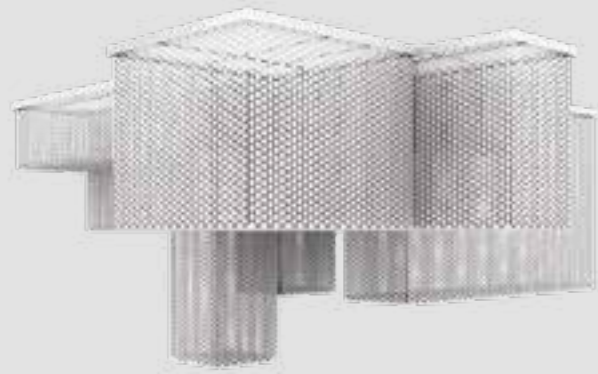

CUBO COMBO PL 175 SQ

CE

L 175 cm / 68.89"   **WW** 107×E14×40 W (not included)
SP 175 cm / 68.89"   **USA** 107×E12×40 W (not included)
H 80 cm / 31.49"

Composition

- **A** 1 x Cubo PL/Long/P
- **B** 1 x Cubo PL/Long/Q
- **C** 1 x Cubo PL/Long/R
- **D** 1 x Cubo PL/Long/T
- **E** 1 x Cubo PL/Square/Medium/20
- **F** 1 x Cubo PL/Square/Medium/40
- **G** 1 x Cubo PL/Square/Medium/60
- **H** 1 x Cubo PL/Square/Medium/80
- **I** 1 x Cubo PL/Square/Large 40