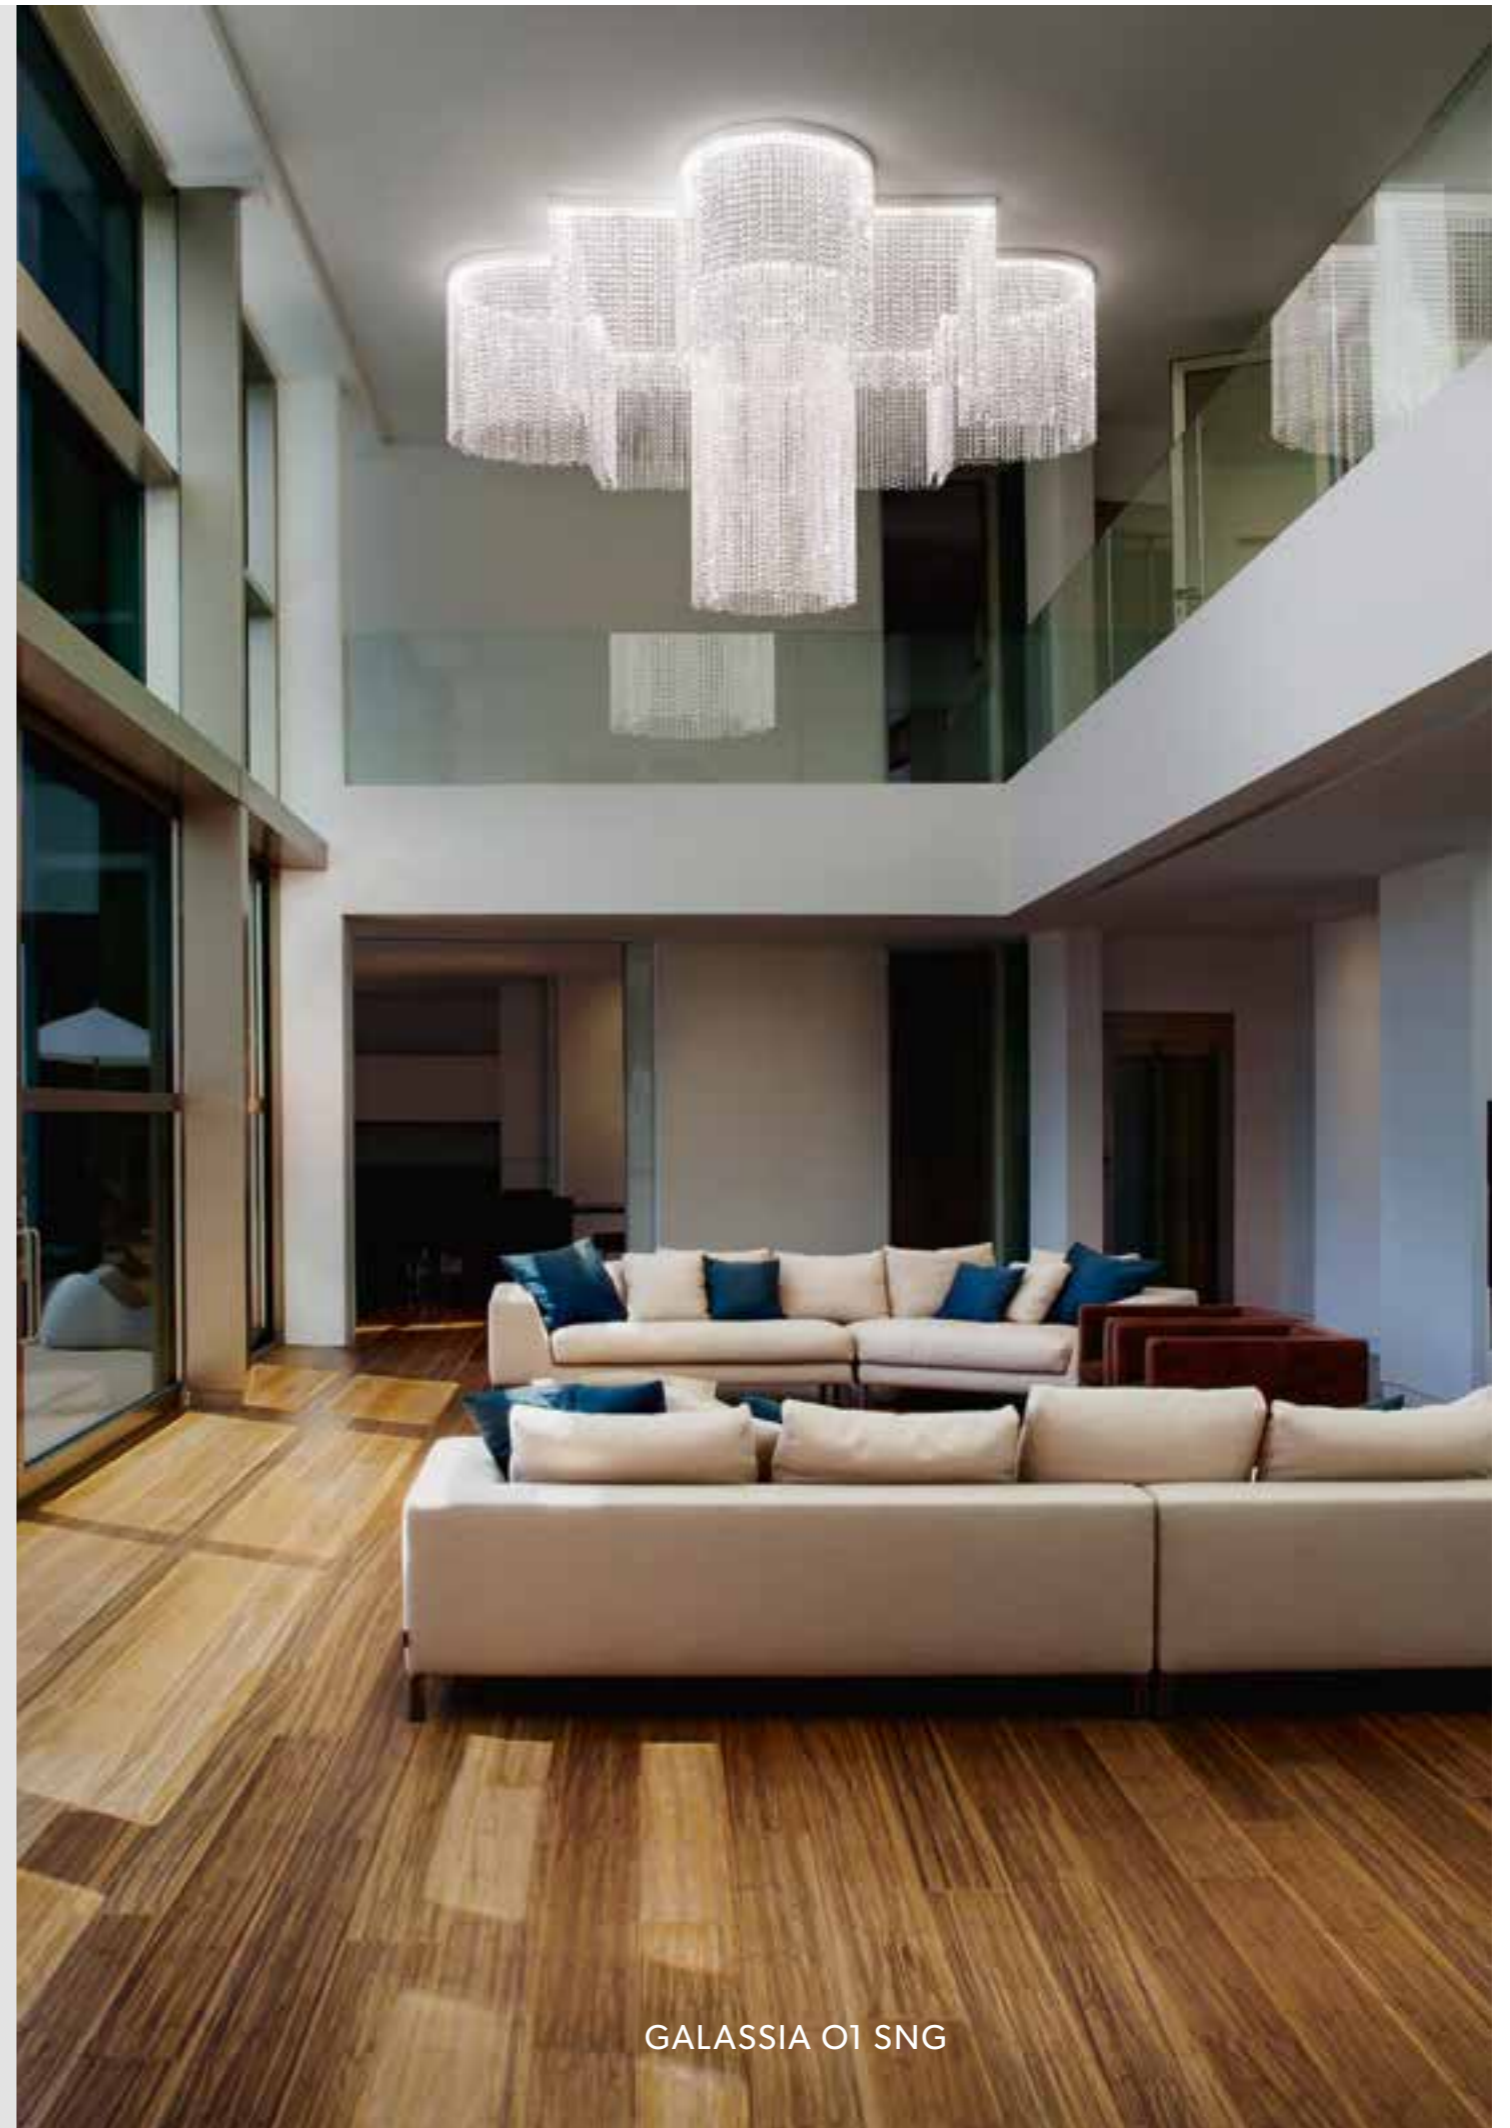

GALASSIA O1 SNG