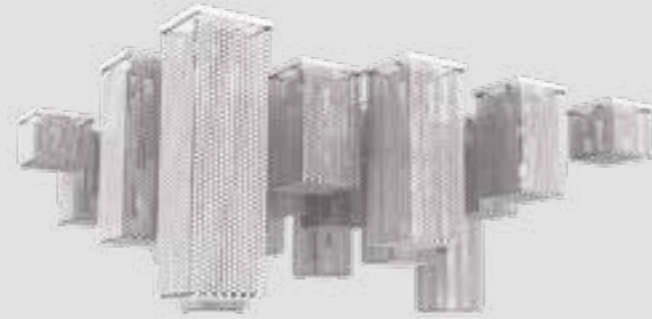

CUBO COMBO PL 21 200 SQ

CE

L 200 cm / 78.74"   WW 151×E14×40 W (not included)
SP 200 cm / 78.74"   USA 151×E12×40 W (not included)
H 80 cm / 31.49"

Composition

- A 4 X Cubo PL/Square/Medium/20
- B 7 X Cubo PL/Square/Medium/40
- C 7 X Cubo PL/Square/Medium/60
- D 3 X Cubo PL/Square/Medium/80