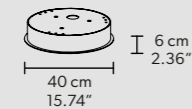

Ø 62 cm / 24.40"
H 263 cm / 103.54"
W 62 kg / 136.68 lb

220 LED LIGHTS CRI > 80
3000 K - 330 W- 42900 Nominal Lumen
Dimmable PUSH or DMX on request.

Fixing: 1 x canopy.
10x single steel cables
The canopy contains:
2 x drivers