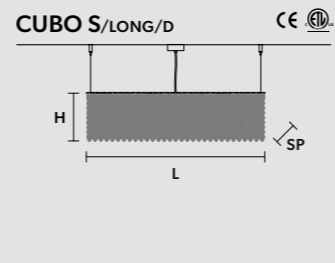

RECTANGULAR

L 75 cm / 29.52"
SP 12.5 cm / 4.92"
H 20 cm / 7.87"

WW 5×E14×40 W (not included)
USA 5×E12×40 W (not included)