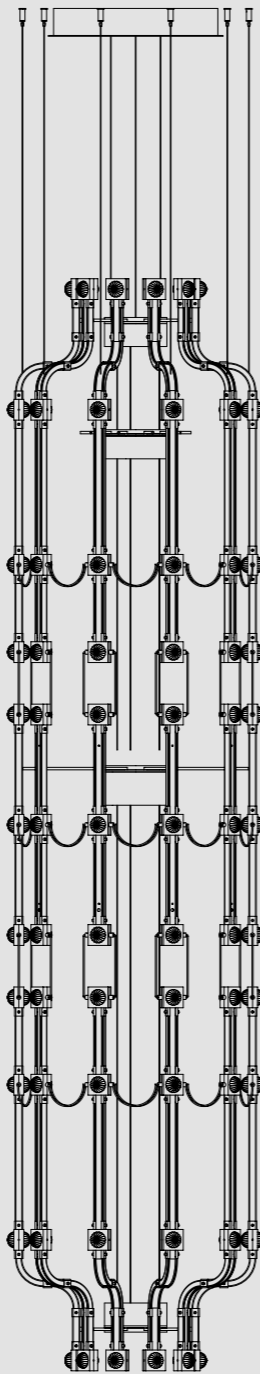

CEILING SHAPE

M1 CONCEPT

Chandelier arrangement

MODULES

MODULE 3 X 10

RADIAL REPETITION

Front view

Top view

+

MODULE 7 X 10

(Additional element to increase the overall height)

+

MODULE 6 X 10

Front view

Top view

COMPOSITION