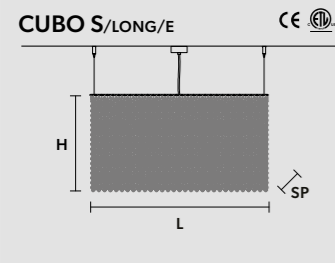

RECTANGULAR

L 75 cm / 29.52"
 SP 25 cm / 9.84"
 H 60 cm / 23.62"

WW 17×E14×40 W (not included)
 USA 17×E12×40 W (not included)

RECTANGULAR

L 100 cm / 39.37"
 SP 25 cm / 9.84"
 H 20 cm / 7.87"

WW 12×E14×40 W (not included)
 USA 12×E12×40 W (not included)