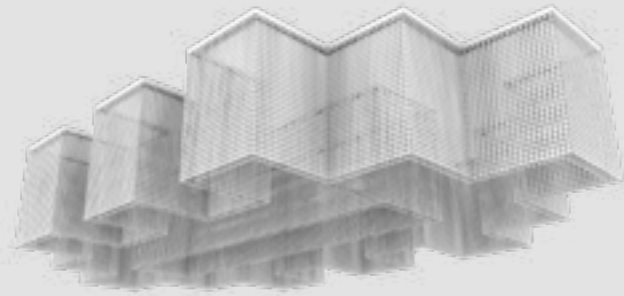

GALASSIA M1 TPL

L 319 cm / 125.59"
SP 180 cm / 70.86"
H 50 cm / 19.68"
W 130 kg / 286.60 lb

LED x 180W CRI>95 3000K -
23154 Nominal lumen
Dimmable: 1-10V
(1 x driver recessed)

Composition :

- **A** Outside
  36 x Corner 20x20
- **B** Inside
  4 x Corner 20x20
  2 x Straight 100
  2 x Straight 50