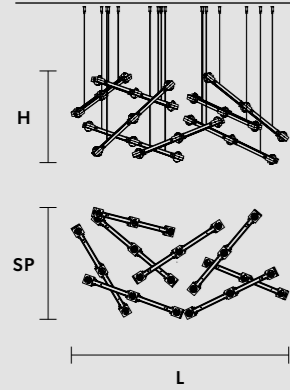

RAQAM N7 BASIC BATCH A - MODULO 7 X 8

L 117 cm / 46.06"
SP 60 cm / 23.62"
H 50 cm / 19.68"
W 12 kg / 26.45 lb

48 LED x 72W CRI>80 3000 K -
9360 Nominal Lumen
DIMMABLE: PUSH + DMX on request.

Fixing:
16 x single steel cables.
8 x main power supply
(1 driver + 1 control
board recessed)