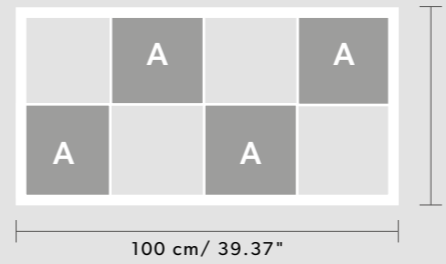

SAME AREA _DIFFERENT MODULES