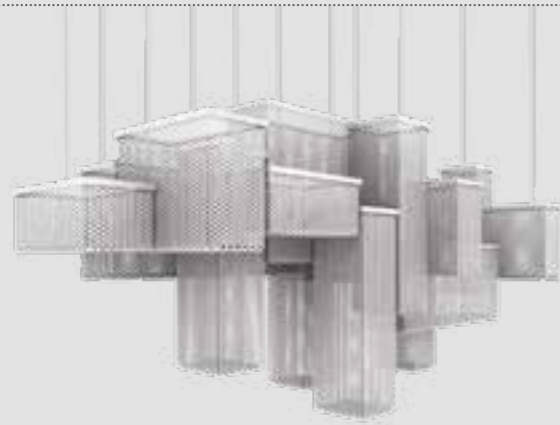

CUBO COMBO S300 RC

L 100 cm / 39.37"
SP 300 cm / 118.11"
H 120 cm / 47.24"

WW 192×E14×40 W (not included)
USA 192×E12×40 W (not included)

Composition

- **A** 3 x Cubo/S/Long/J
- **B** 2 x Cubo/S/Long/K
- **C** 1 x Cubo/S/Long/L
- **D** 1 x Cubo/S/Long/O
- **E** 2 x Cubo/S/Long/Q
- **F** 1 x Cubo/S/Square/Medium/40
- **G** 6 x Cubo/S/Square/Medium/80
- **H** 1 x Cubo/S/Square/Large/40