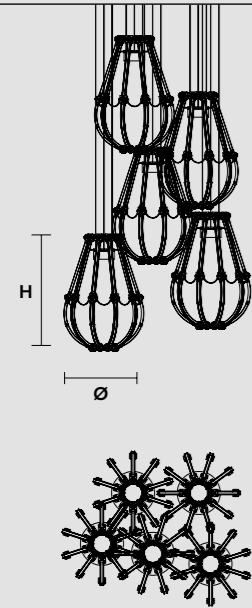

RAQAM M1 BASIC BATCH A - (MODULE 3 X 10) X 5

Ø 65 cm / 25.59"
H 85 cm / 33.46"
W 100 kg / 220.46lb

300 LED LIGHTS - 450W - 58500 Nominal Lumen
Dimmable PUSH or DMX on request.

Fixing: 5 x canopy.
Each canopy contains:
1 x driver

Each box contains:
1 x control board