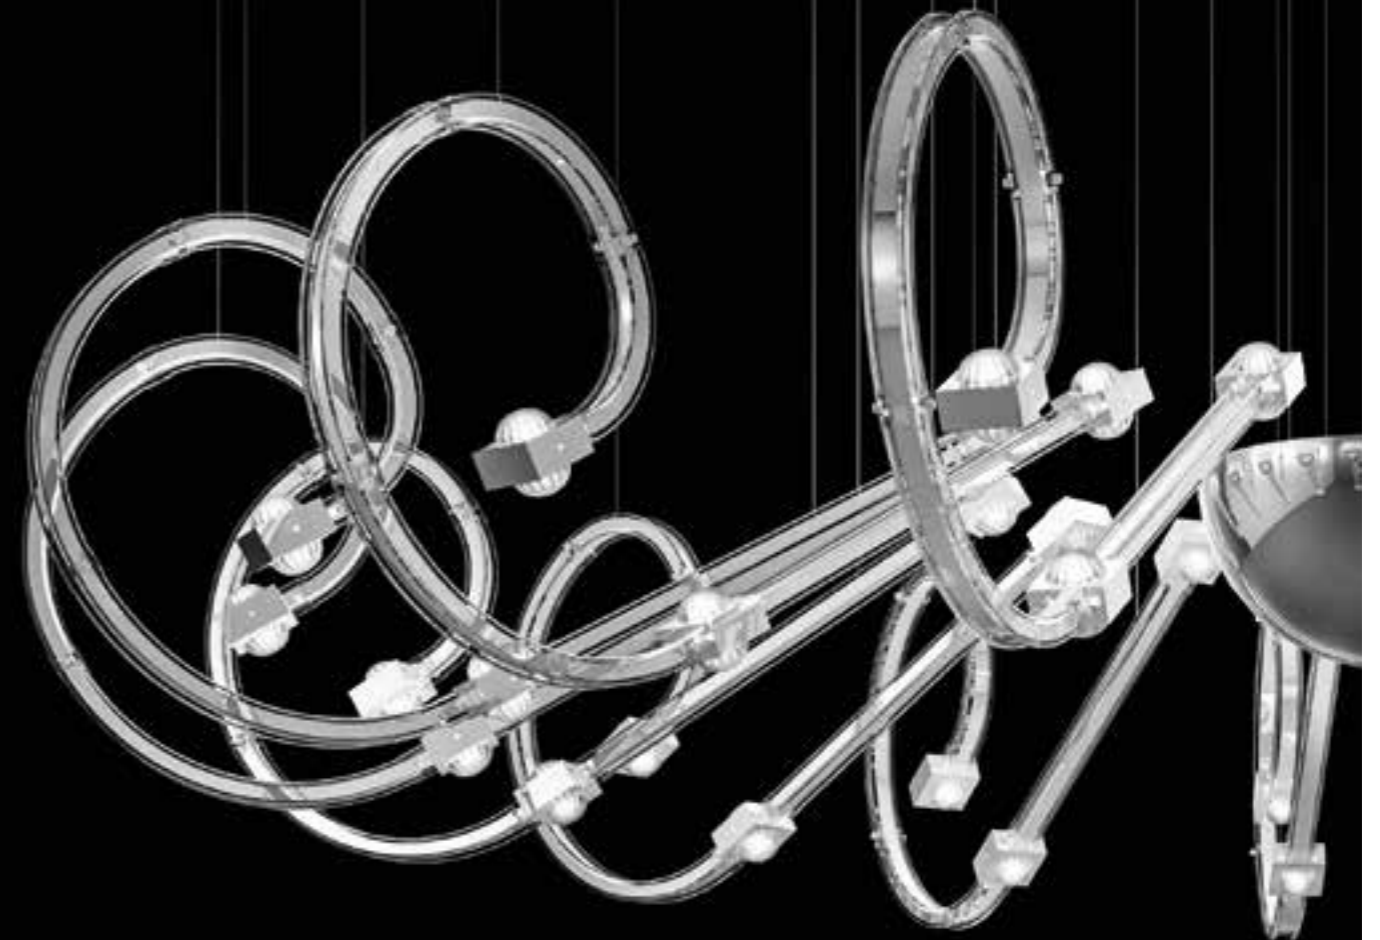

Fixing: 1 x central bracket
 67 x single steel cables.
 Each cup contains:
 1 x driver
 1 x control board

RAQAM Q5 - BASIC BATCH D

Q6_Q7_Q8 CONCEPT Chandelier arrangement

RAQAM Q6

RAQAM Q6 BASIC BATCH A – MODULE 2 X 16