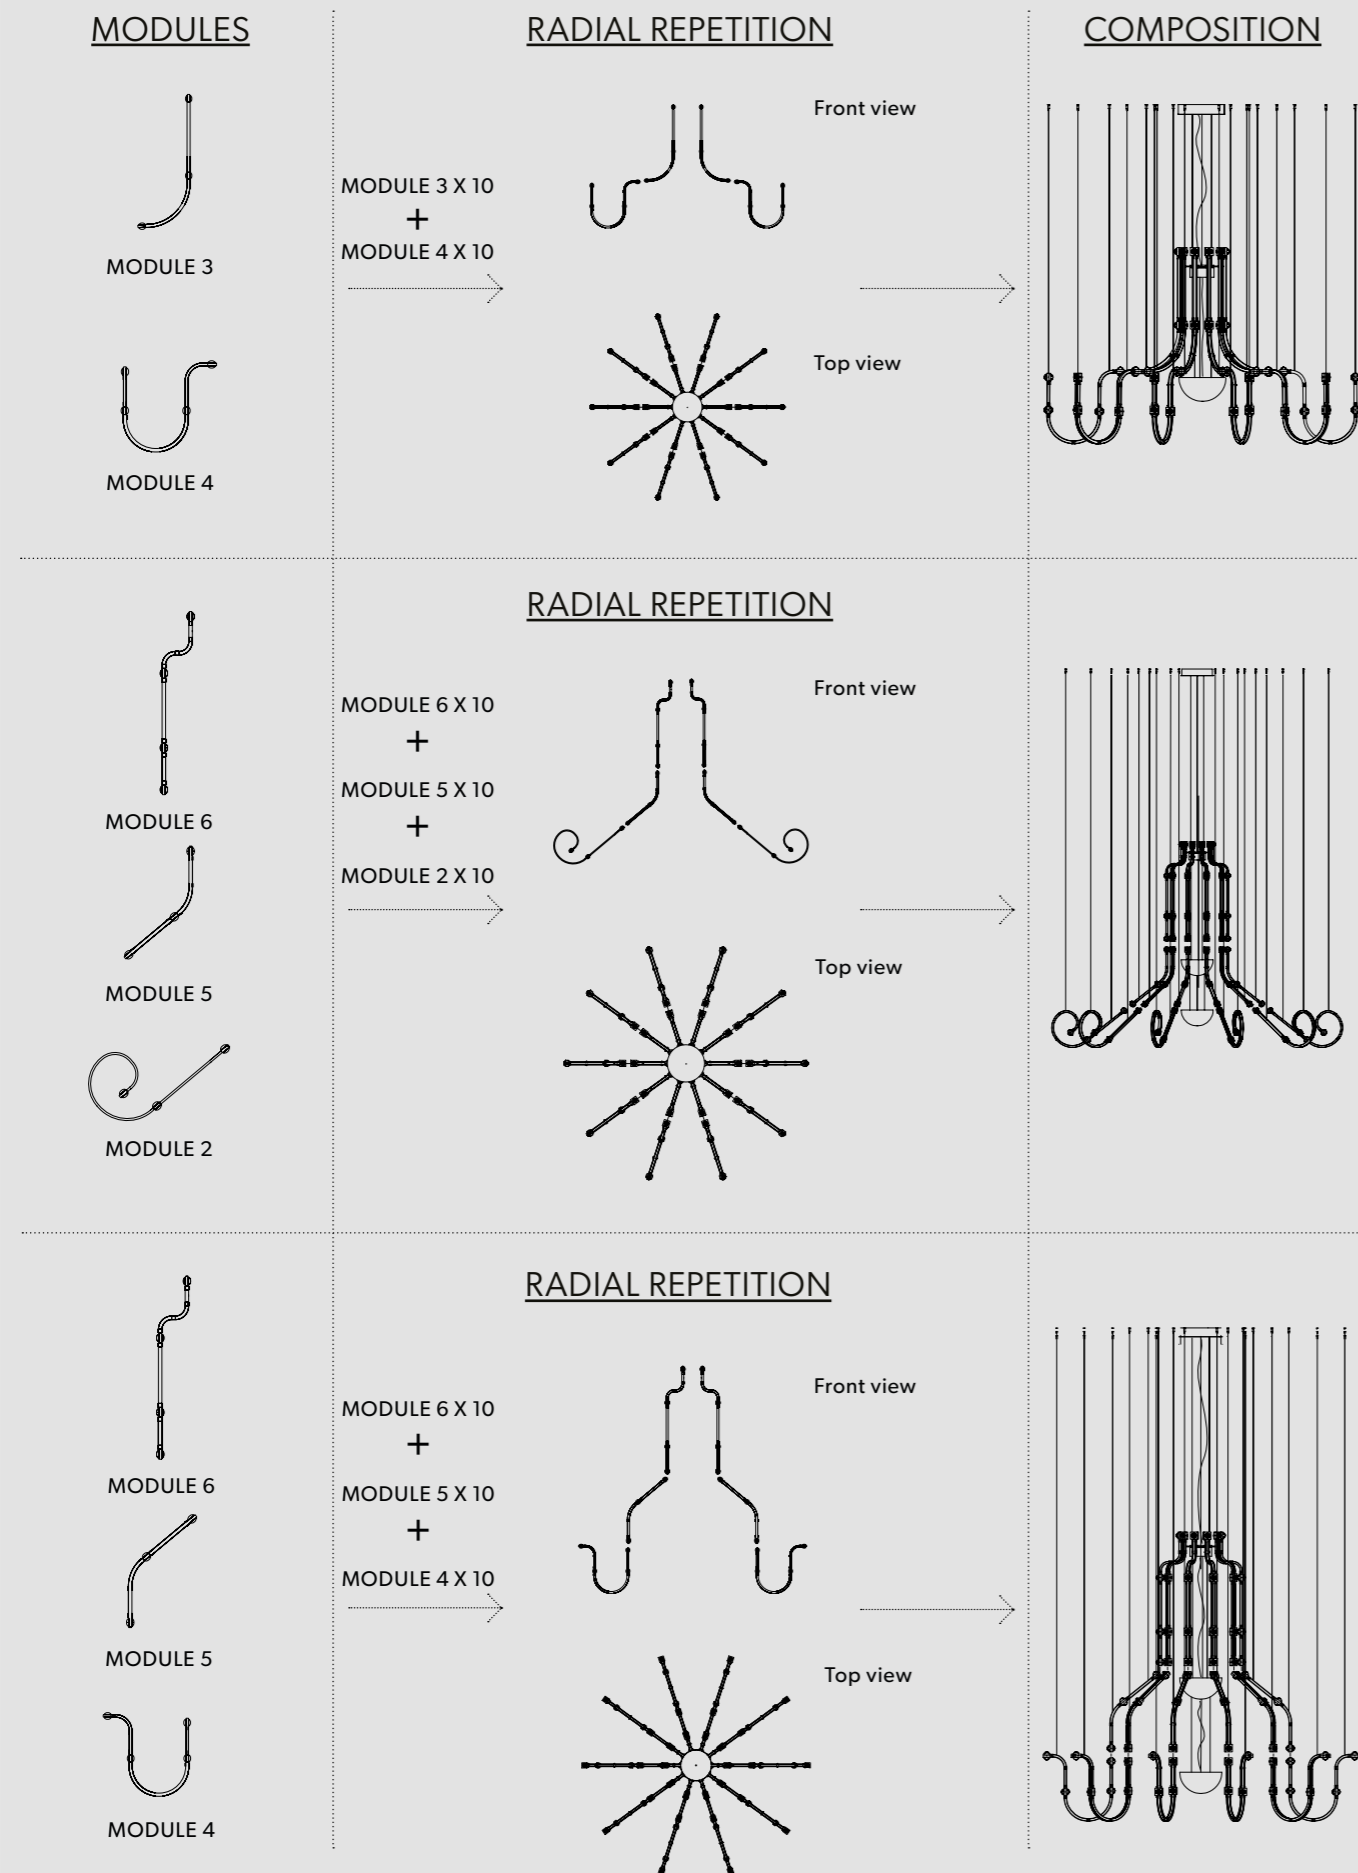

Q1_Q3_Q4 CONCEPT Chandelier arrangement