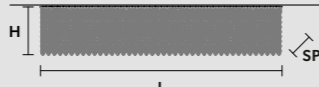

CUBO PL/LONG/E C€ **CUBO PL/LONG/F** C€ **CUBO PL/LONG/G** C€ **CUBO PL/LONG/H** C€

RECTANGULAR

L 75 cm / 29.52"
SP 12.5 cm / 4.92"
H 40 cm / 15.74"

WW 9×E14×40 W (not included)
USA 9×E12×40 W (not included)

RECTANGULAR

L 75 cm / 29.52"
SP 12.5 cm / 4.92"
H 60 cm / 23.62"

WW 9×E14×40 W (not included)
USA 9×E12×40 W (not included)

RECTANGULAR

L 100 cm / 39.37"
SP 12.5 cm / 4.92"
H 20 cm / 7.87"

WW 6×E14×40 W (not included)
USA 6×E12×40 W (not included)

RECTANGULAR

L 100 cm / 39.37"
SP 12.5 cm / 4.92"
H 40 cm / 15.74"

WW 11×E14×40 W (not included)
USA 11×E12×40 W (not included)