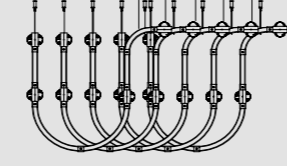

COMPOSITION

RAQAM N4 COMPOSITION