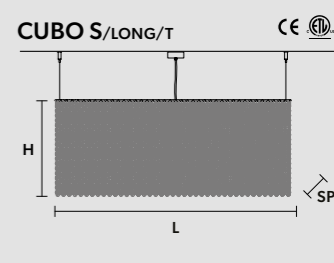

RECTANGULAR

L 100 cm / 39.37"
SP 50 cm / 19.68"
H 40 cm / 15.74"

WW 18×E14×40 W (not included)
USA 18×E12×40 W (not included)