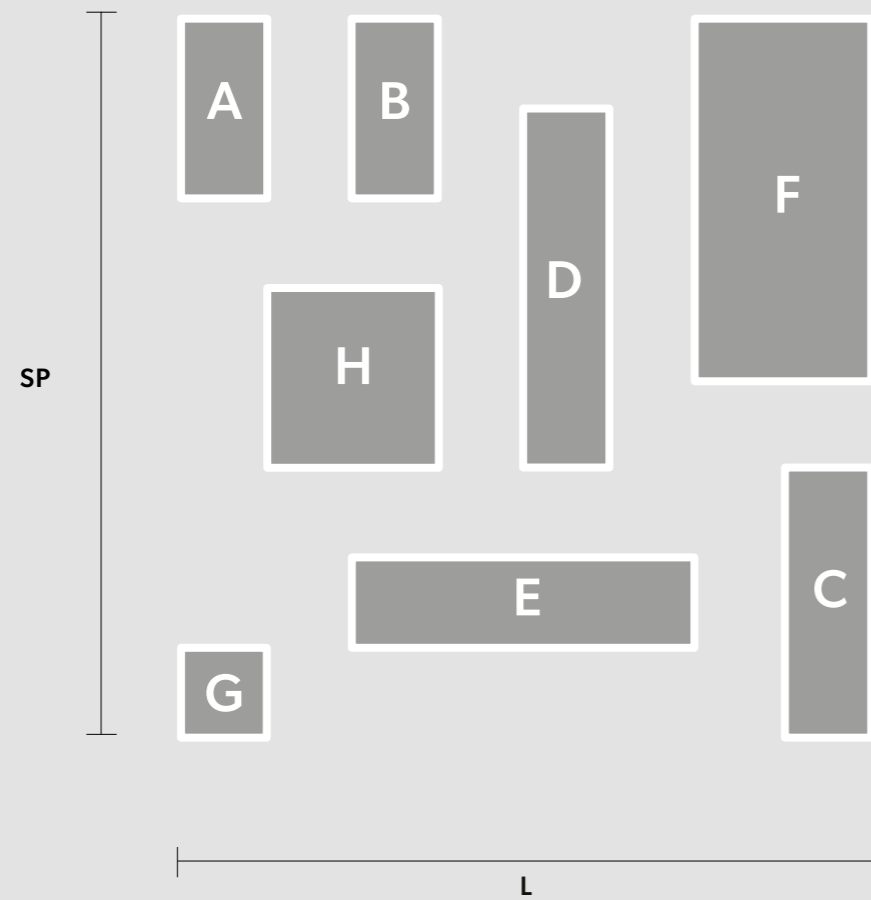

CUBO COMBO PL 21 200 SQ

CUBO COMBO PL 8 200 SQ

CE

L 200 cm / 78.74" **WW** 95×E14×40 W (not included)
SP 200 cm / 78.74" **USA** 95×E12×40 W (not included)
H 60 cm / 23.62"

Composition

- A** 1 x Cubo PL/Long/J
- B** 1 x Cubo PL/Long/L
- C** 1 x Cubo PL/Long/N
- D** 1 x Cubo PL/Long/P
- E** 1 x Cubo PL/Long/Q
- F** 1 x Cubo PL/Long/S
- G** 1 x Cubo PL/Square/Medium/20
- H** 1 x Cubo PL/Square/Large 40