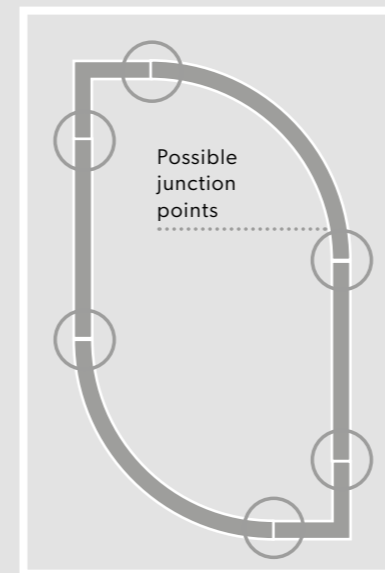

HEIGHT

H	Min	25 cm / 9.84"
	Max	100 cm / 7.87"

You can customise the height of the product by choosing the length of the pendants chains.

MODULES

Curved Modules

ARCH 50	ARCH 75	ARCH 100	ARCH 125
			
R 25 cm / 9.84"	R 38 cm / 14.96"	R 50,5 cm / 19.88"	R 63 cm / 24.80"
SP 4,7 cm / 1.85"	SP 4,7 cm / 1.85"	SP 4,7 cm / 1.85"	SP 4,7 cm / 1.85"
H Frame 3 cm / 1.18"	H Frame 3 cm / 1.18"	H Frame 3 cm / 1.18"	H Frame 3 cm / 1.18"
*H Pendants Chain min. 25 cm / 9.84" max. 100 cm / 39.37"	*H Pendants Chain min. 25 cm / 9.84" max. 100 cm / 39.37"	*H Pendants Chain min. 25 cm / 9.84" max. 100 cm / 39.37"	*H Pendants Chain min. 25 cm / 9.84" max. 100 cm / 39.37"
LED X 4,2W CRI>95 3000K - 540 Nominal lumen	LED X 6W CRI>95 3000K - 772 Nominal lumen	LED X 8W CRI>95 3000K - 1081 Nominal lumen	LED X 11W CRI>95 3000K - 1390 Nominal lumen