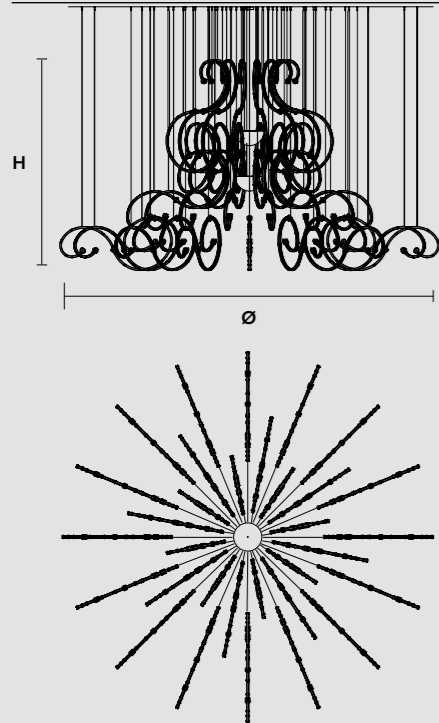

RAQAM Q5 BASIC BATCH D – MODULE 1 X 16 + MODULE 1 X 8 + MODULE 1 X 8

Ø 385 cm / 151.57"
H 209 cm / 82.28"
W 120 kg / 264.55 lb

256 LED LIGHTS CRI>80
3000K - 384 W- 49920 Nominal Lumen
Dimmable PUSH or DMX on request.

Fixing: 1 x central bracket
67 x single steel cables.
Each cup contains:
1 x driver
1 x control board