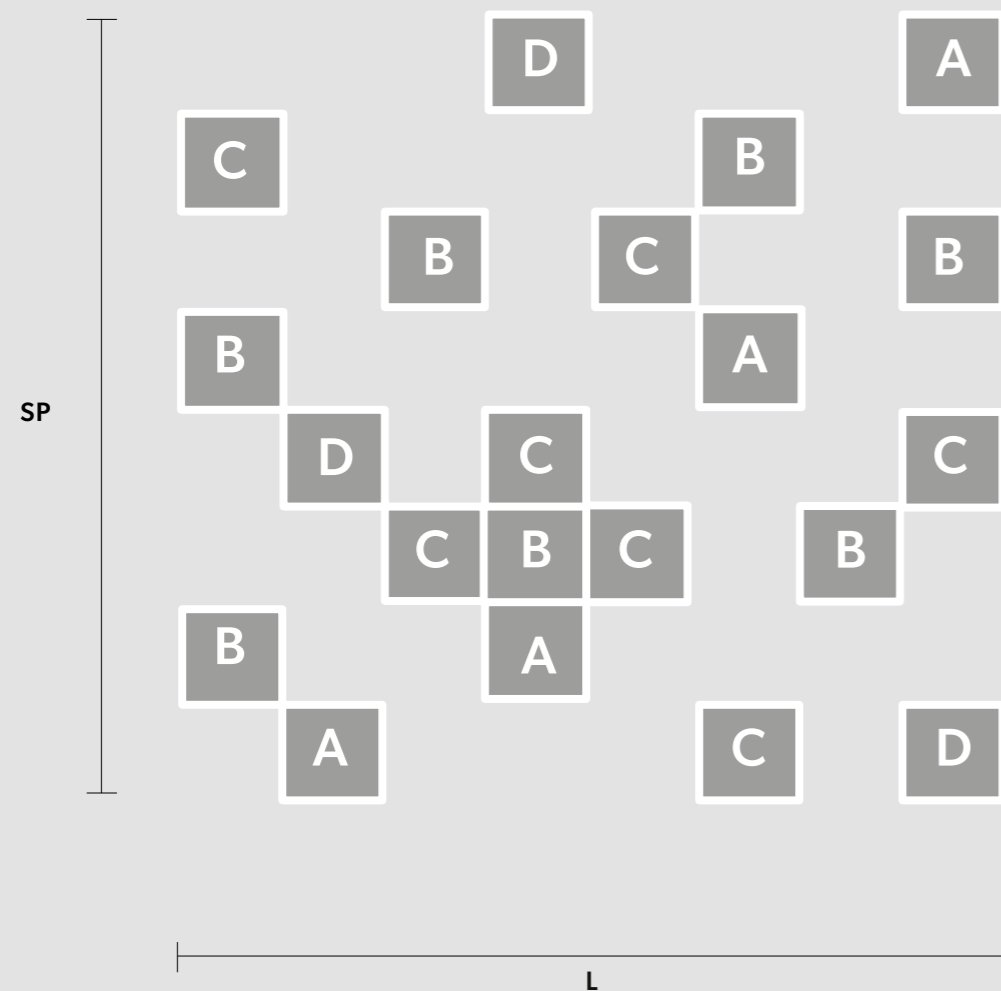

CUBO COMBO PL 175 SQ

CUBO COMBO PL 21 200 SQ

CE

L 200 cm / 78.74" WW 151×E14×40 W (not included)
 SP 200 cm / 78.74" USA 151×E12×40 W (not included)
 H 80 cm / 31.49"

Composition

- A 4 X Cubo PL/Square/Medium/20
- B 7 X Cubo PL/Square/Medium/40
- C 7 X Cubo PL/Square/Medium/60
- D 3 X Cubo PL/Square/Medium/80