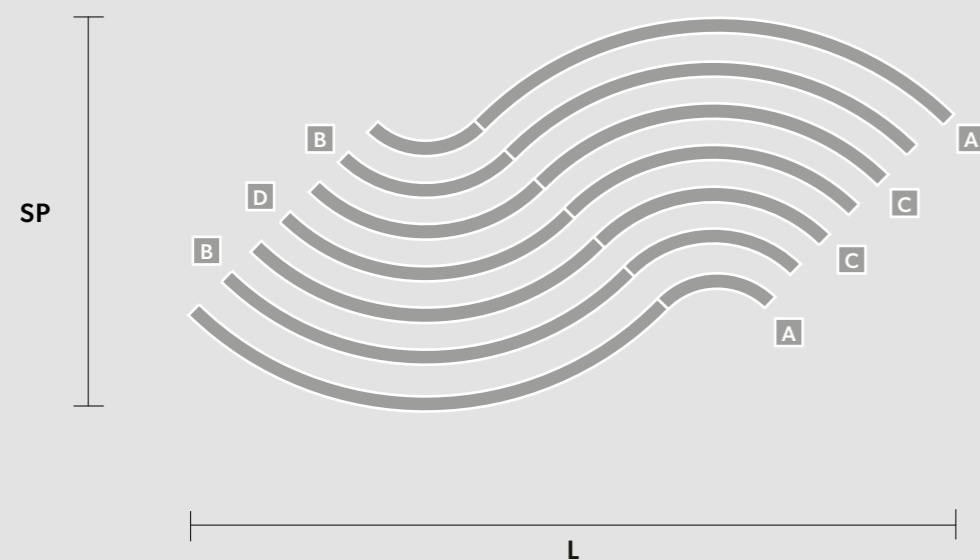

GALASSIA R2 SNG