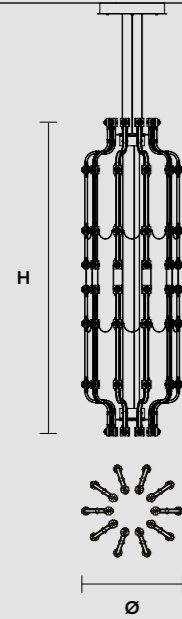

RAQAM M6 BASIC BATCH A - MODULE 6 X 20