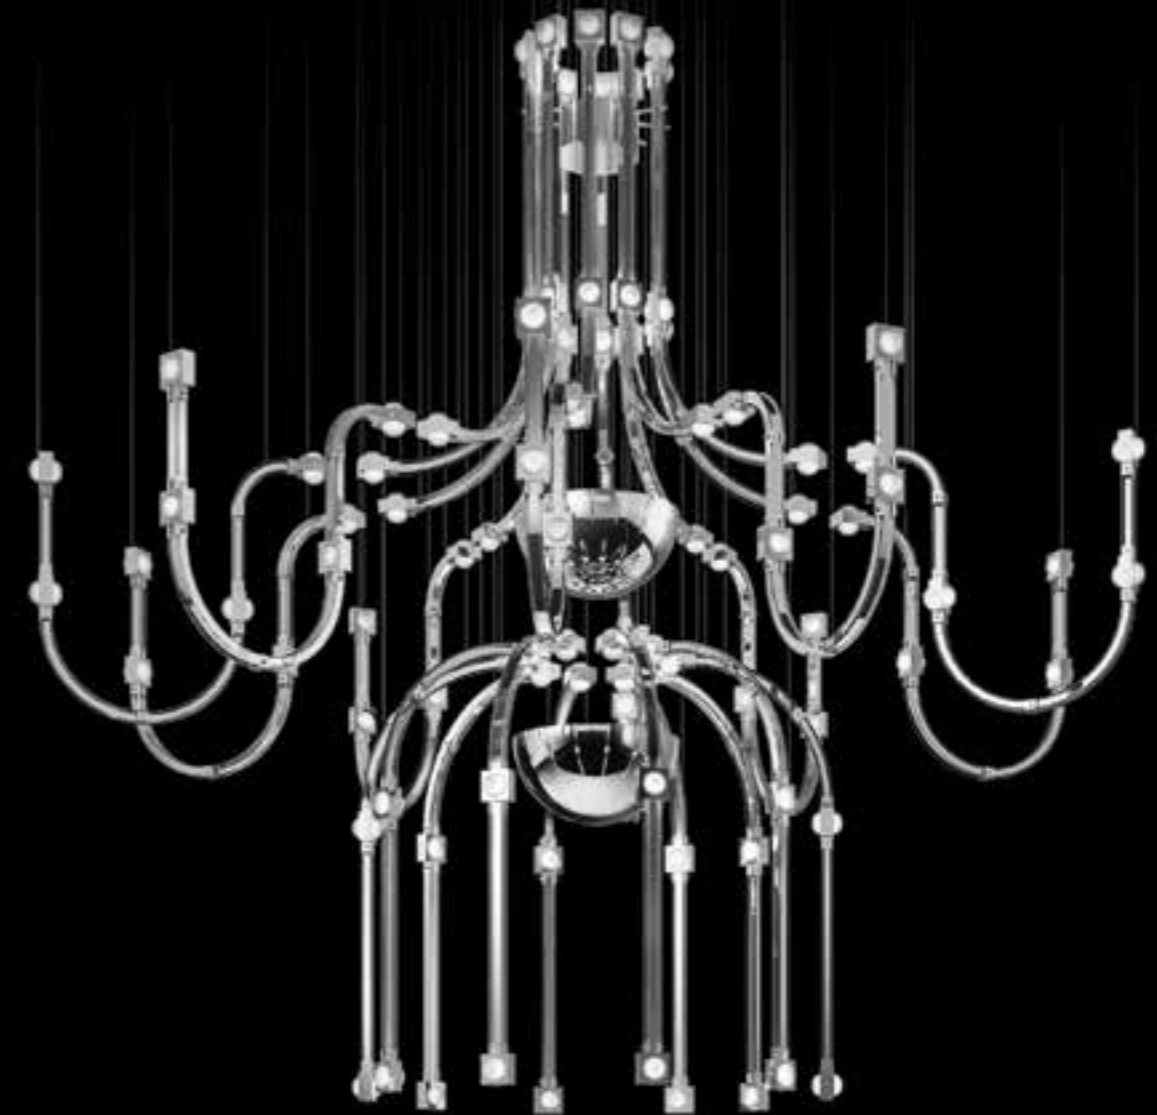

RAQAM Q1 - BASIC BATCH B