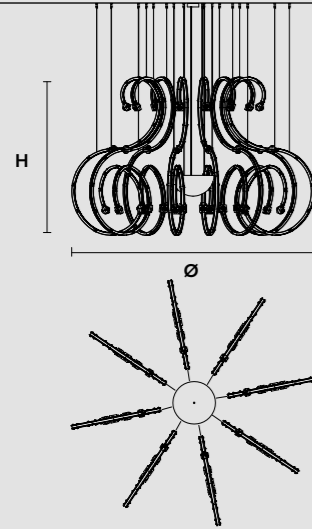

Fixing: 1 x canopy
 10 x single steel cables.
 The canopy contains:
 1 x driver
 1 x control board

The box contains:
 1 x control board

RAQAM Q5 - BASIC BATCH E

RAQAM Q5 BASIC BATCH B – MODULE 1 X 8

Ø 170 cm / 66.92"
 H 112 cm / 44.09"
 W 32 kg / 70.54 lb