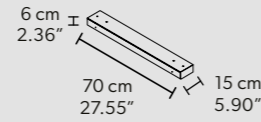

L 224,6 cm / 88.42"
H 76 cm / 29.92"
W 16 kg / 35.27 lb

64 LED LIGHTS CRI > 80
3000 K - 96 W - 12480 Nominal Lumen
Dimmable PUSH or DMX on request.

Fixing: 1 x canopy
4 x single steel cables.
The canopy contains:
1 x driver
1 x control board