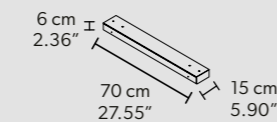

L 121,3 cm / 47.75"
H 155 cm / 61.02 "
W 16 kg / 35.27 lb

64 LED LIGHTS CRI > 80
3000 K - 96 W - 12480 Nominal Lumen
Dimmable PUSH or DMX on request.

Fixing: 1 x canopy.
The canopy contains:
1 x driver
1 x control board