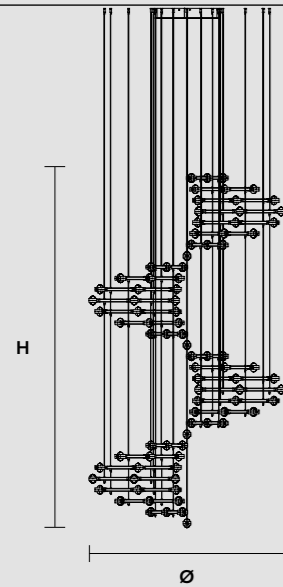

Fixing: 1 x canopy.
 The canopy contains:
 1 x driver
 1 x control board

RAQAM N2 COMPOSITION

N3 CONCEPT

Linear arrangement

MODULES

MODULE 5

REPETITION IN LENGTH AND WIDTH

MODULE 5 X 8

Repeat and rotate

Repeat in length

Front view

Top view

MODULE 5 X 16

Repeat and rotate

Repeat in length

Front view

Ø 126 cm / 49.60"
 H 223 cm / 87.79"
 W 42 kg / 92.59 lb

192 LED LIGHTS CRI > 80
 3000 K - 288W- 37440 Nominal Lumen
 Dimmable PUSH or DMX on request.

Fixing: 1 x canopy
 32 x single steel cables.
 The canopy contains:
 2 x drivers
 2 x control boards