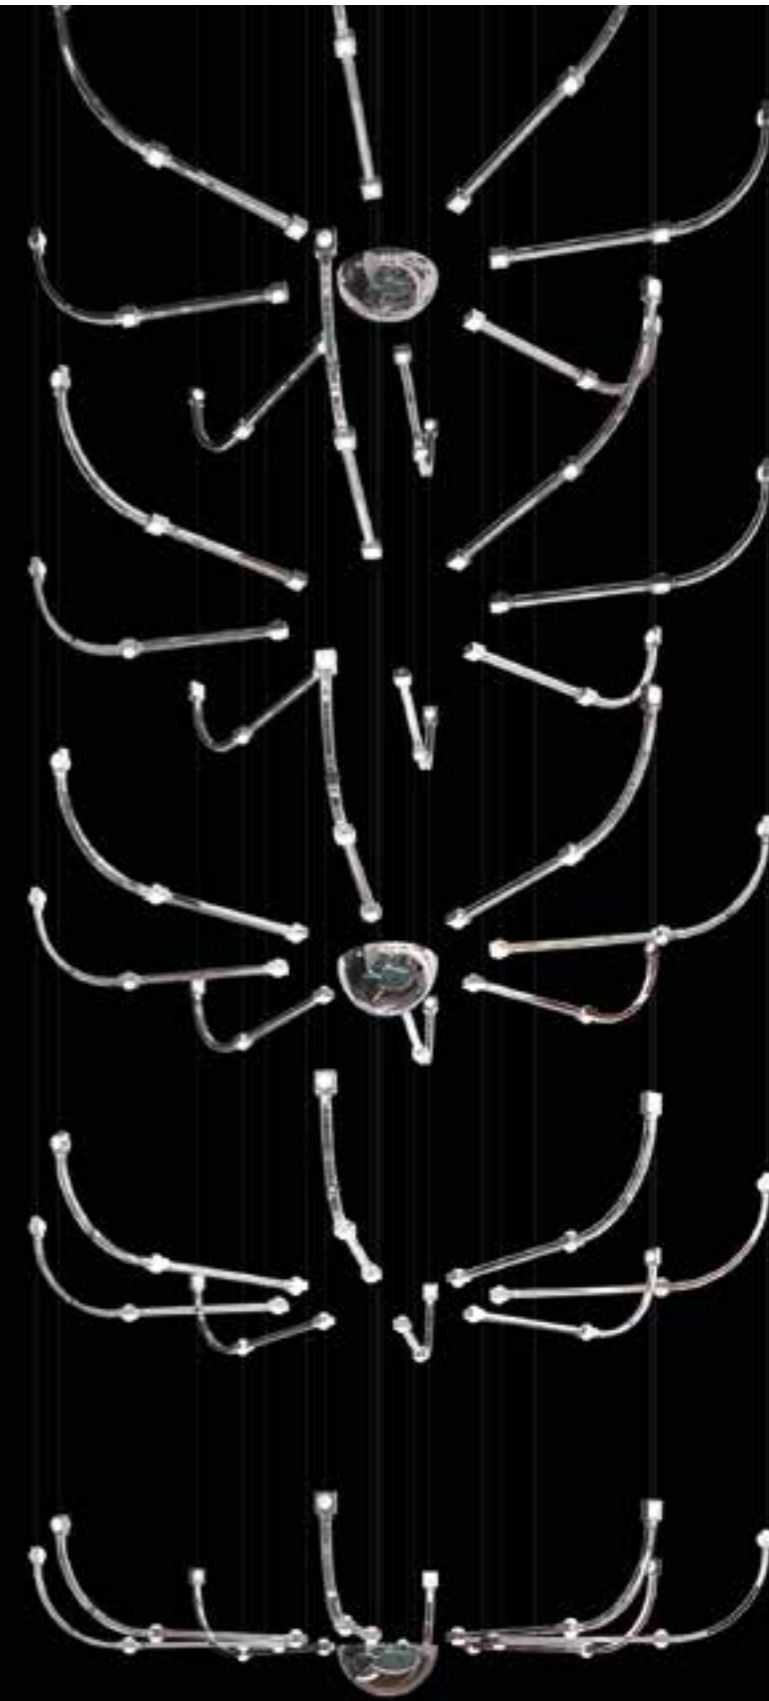

O1_P3 CONCEPT Vertical arrangement

MODULES

RADIAL / VERTICAL REPETITION

MODULE 5 X 16

COMPOSITION

RADIAL / VERTICAL REPETITION

MODULE 5 X 16

RAQAM P3 COMPOSITION