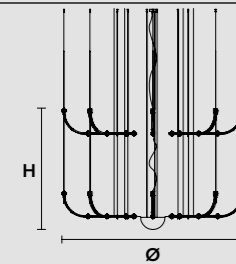

RAQAM P3 BASIC BATCH B - MODULO 3 X 16