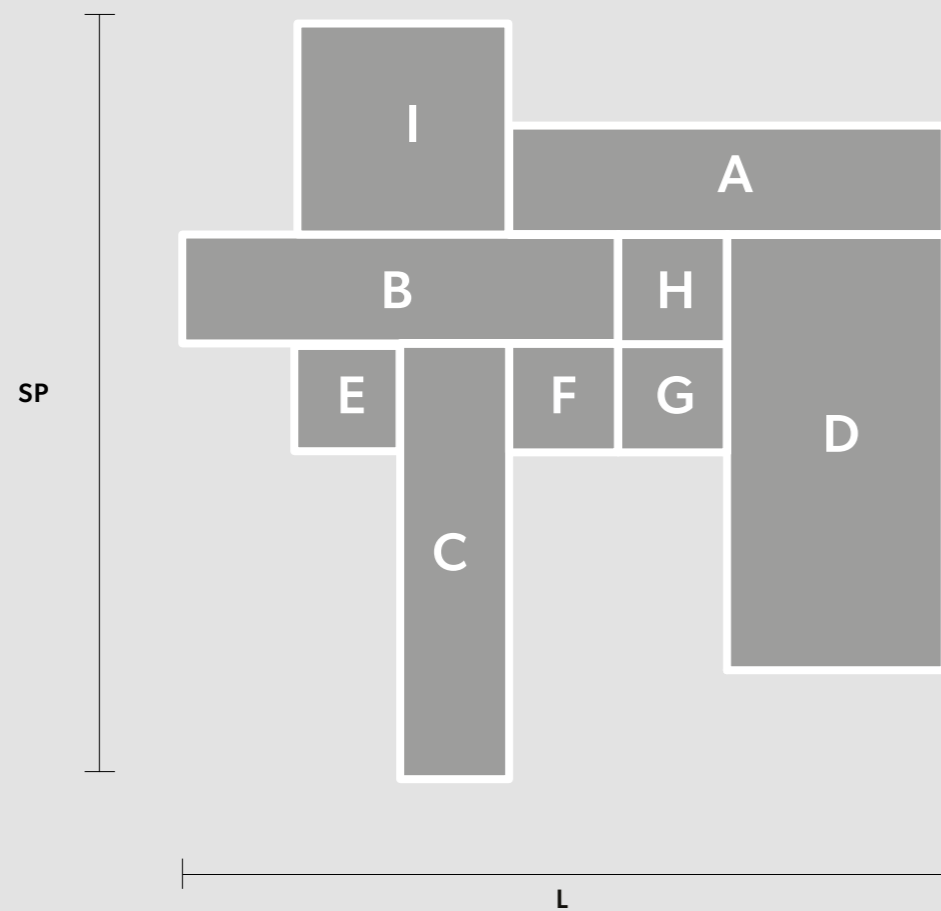

CUBO COMBO PL 175 SQ

CE

L 175 cm / 68.89" **WW** 107×E14×40 W (not included)
SP 175 cm / 68.89" **USA** 107×E12×40 W (not included)
H 80 cm / 31.49"

Composition

- A** 1 x Cubo PL/Long/P
- B** 1 x Cubo PL/Long/Q
- C** 1 x Cubo PL/Long/R
- D** 1 x Cubo PL/Long/T
- E** 1 x Cubo PL/Square/Medium/20
- F** 1 x Cubo PL/Square/Medium/40
- G** 1 x Cubo PL/Square/Medium/60
- H** 1 x Cubo PL/Square/Medium/80
- I** 1 x Cubo PL/Square/Large 40