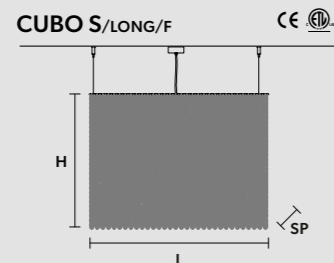

RECTANGULAR

L 75 cm / 29.52"
SP 12.5 cm / 4.92"
H 60 cm / 23.62"

WW 9×E14×40 W (not included)
USA 9×E12×40 W (not included)