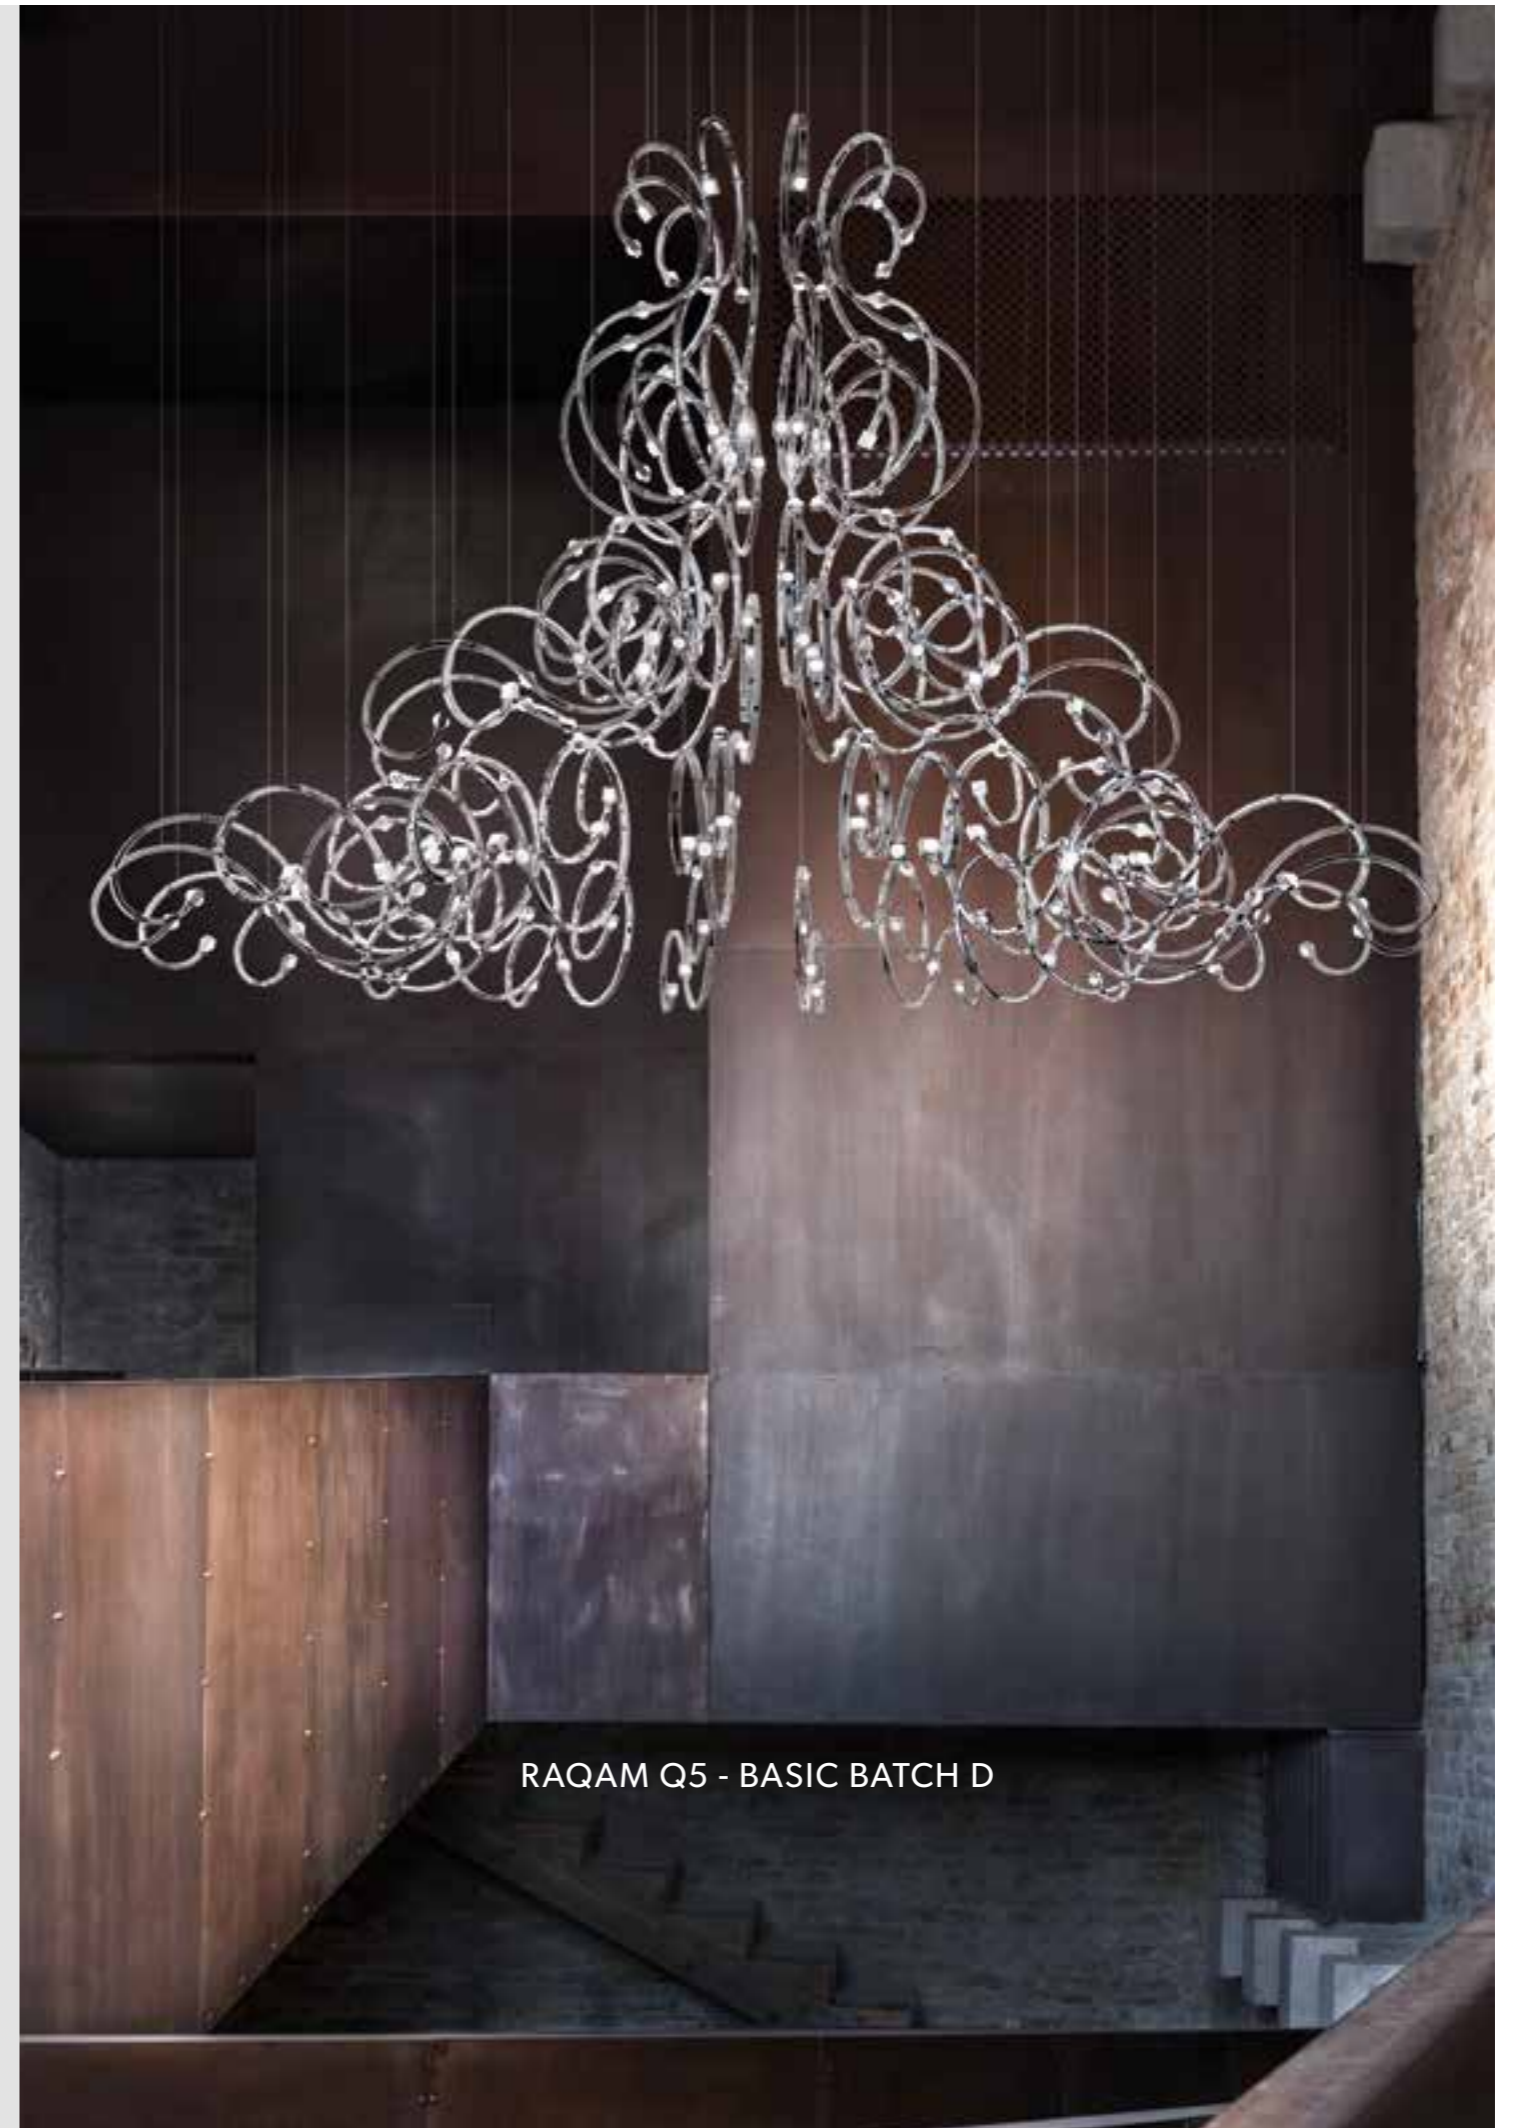

RAQAM Q5 - BASIC BATCH D