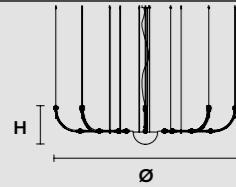

Fixing: 1 x canopy
 12 x single steel cables.
 The canopy contains:
 1 x driver
 1 x control board

4 cups requires one additional cup with drivers and control boards.

RAQAM O1 COMPOSITION

RAQAM P3 BASIC BATCH A - MODULO 3 X 8