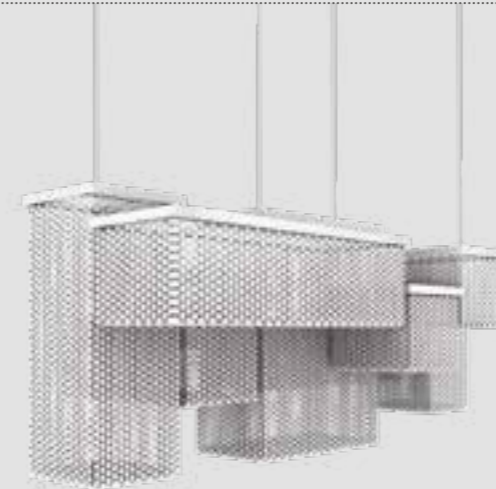

CUBO COMBO S 150 RC

L 75 cm / 29.52"
SP 150 cm / 59.05"
H 60 cm / 23.62"

WW 69×E14×40 W (not included)
USA 69×E12×40 W (not included)

Composition

- **A** 2 x Cubo S/Long/J
- **B** 1 x Cubo S/Long/L
- **C** 2 x Cubo S/Long/M
- **D** 2 x Cubo S/Square/Medium/20
- **E** 1 x Cubo S/Square/Medium/40
- **F** 1 x Cubo S/Square/Medium/60