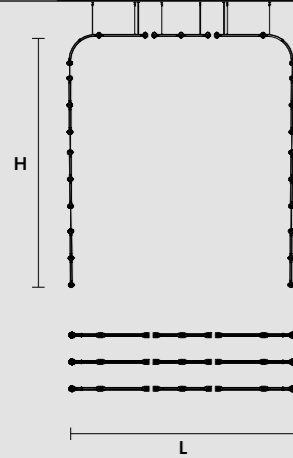

RAQAM R4 BASIC BATCH A – MODULO 3 X 6 + MODULO 7 X 21