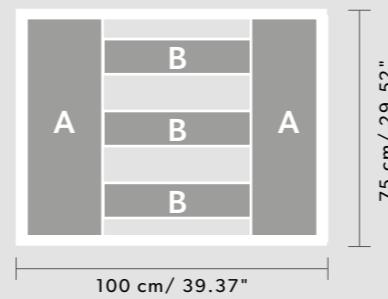

SAME AREA _ DIFFERENT MODULES