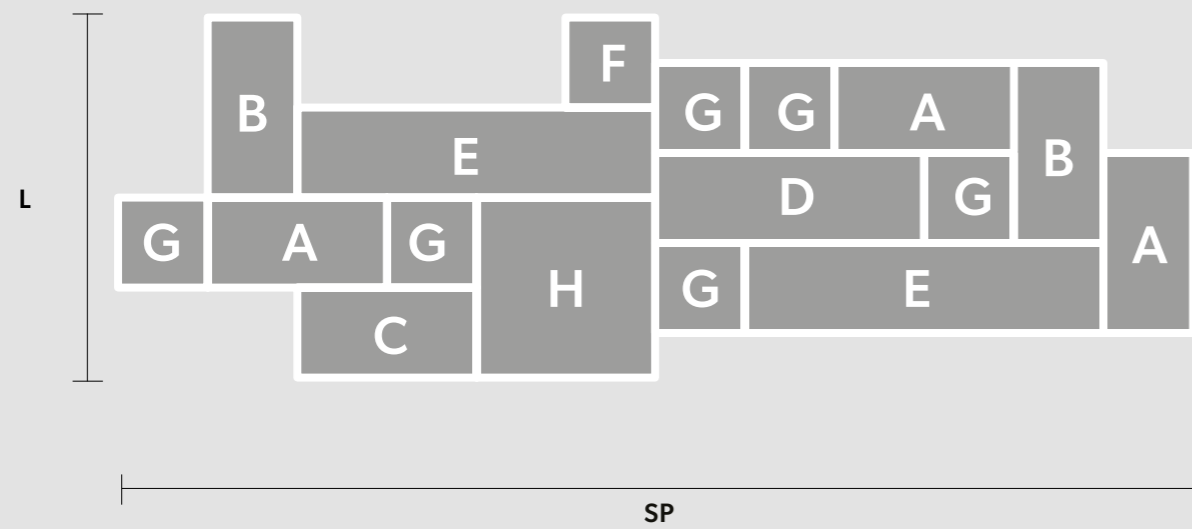

CUBO COMBO S40 200 RC

CUBO COMBO S300 RC

L 100 cm / 39.37"
SP 300 cm / 118.11"
H 120 cm / 47.24"

WW 192×E14×40 W (not included)
USA 192×E12×40 W (not included)

Composition

- A** 3 x Cubo/S/Long/J
- B** 2 x Cubo/S/Long/K
- C** 1 x Cubo/S/Long/L
- D** 1 x Cubo/S/Long/O
- E** 2 x Cubo/S/Long/Q
- F** 1 x Cubo/S/Square/Medium/40
- G** 6 x Cubo/S/Square/Medium/80
- H** 1 x Cubo/S/Square/Large/40