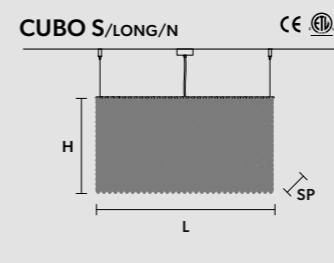

RECTANGULAR

L 75 cm / 29.52"
SP 25 cm / 9.84"
H 40 cm / 15.74"

WW 17×E14×40 W (not included)
USA 17×E12×40 W (not included)