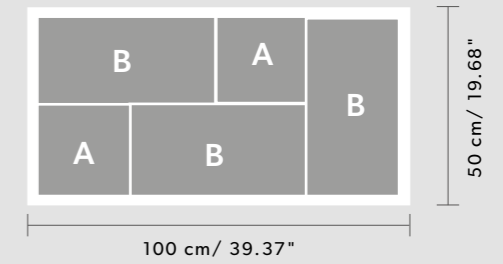

SAME AREA _DIFFERENT MODULES