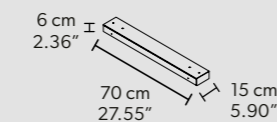

L 121,3 cm / 47.75"
H 311 cm / 112.44"
W 28 cm / 61.72 lb

128 LED LIGHTS CRI > 80
3000 K - 192 W - 24960 Nominal Lumen
Dimmable PUSH or DMX on request.

Fixing: 1 x canopy.
The canopy contains:
1 x driver
1 x control board

RAQAM N2 COMPOSITION