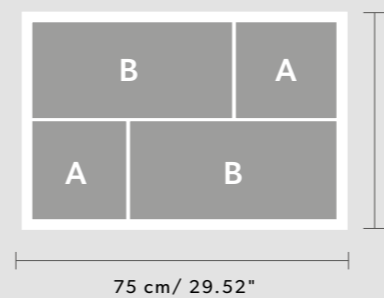

DIFFERENT AREAS _ SAME MODULES