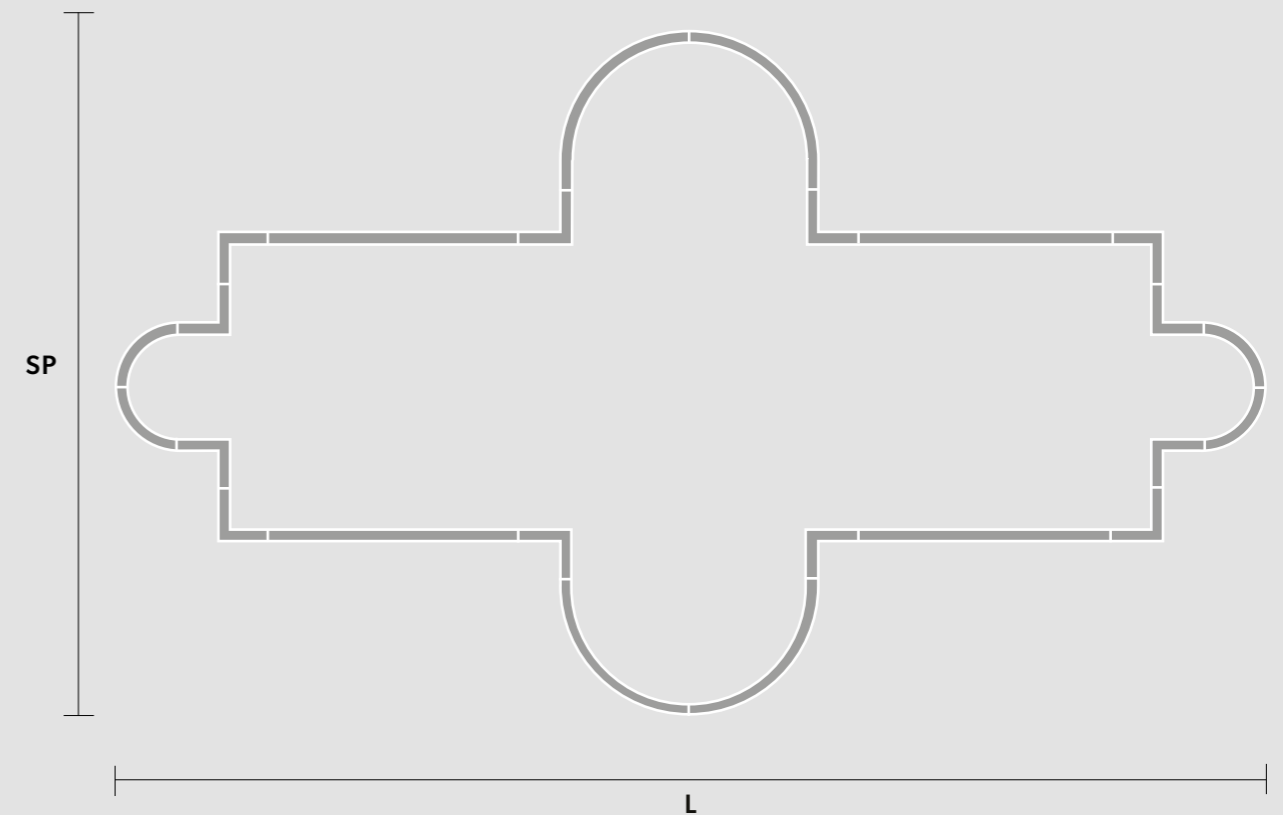

GALASSIA T1 SNG

L 320 cm / 125.98"
SP 320 cm / 125.98"
H 50 cm / 19.68"
W 160 kg / 352.74 lb

LED x 237,8W CRI>95 3000K -
30616 Nominal lumen
Dimmable: 1-10V
(1 x driver recessed)

Composition :
9 x Arch 50
13 x Arch 75
3 x Arch 100
4 x Arch 125
3 x Arch 150
1 x Arch 175

GALASSIA O2 DBL

L 453 cm / 178.34"
SP 252 cm / 99.21"
H 100 cm / 39.37"
W 170 kg / 374.78 lb

LED x 140W CRI>95 3000K -
17922 Nominal lumen
Dimmable: 1-10V
(1 x driver recessed)

Composition :
12 x Corner 20x20
4 x Straight 100
4 x Arch 50
4 x Arch 100