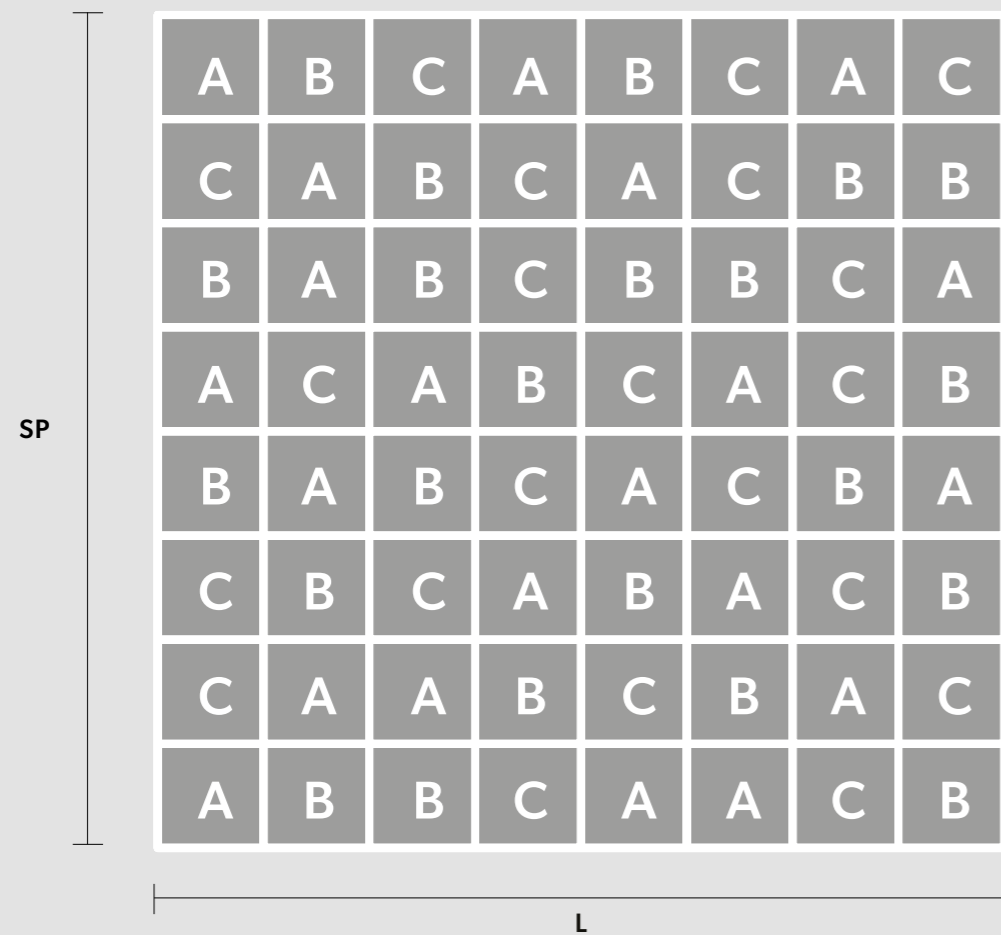

CUBO COMBO S175 SQ

CUBO COMBO S 64 100 SQ

L 100 cm / 39.37" **WW** 106×E14×40 W (not included)
SP 100 cm / 39.37" **USA** 106×E12×40 W (not included)
H 600 cm / 236.22"

Composition

- A** 21 X Cubo S/Square/Small/20
- B** 22 X Cubo S/Square/Small/40
- C** 21 X Cubo S/Square/Small/60