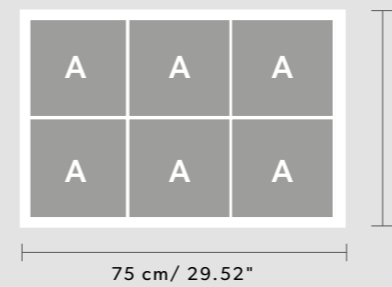

DIFFERENT AREAS _ SAME MODULES