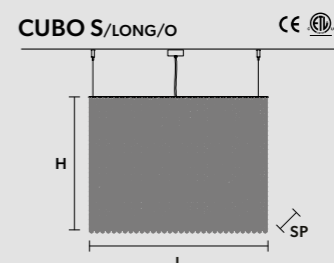

RECTANGULAR

L 75 cm / 29.52"
 SP 25 cm / 9.84"
 H 20 cm / 7.87"

WW 9×E14×40 W (not included)
 USA 9×E12×40 W (not included)

RECTANGULAR

L 75 cm / 29.52"
 SP 25 cm / 9.84"
 H 40 cm / 15.74"

WW 17×E14×40 W (not included)
 USA 17×E12×40 W (not included)