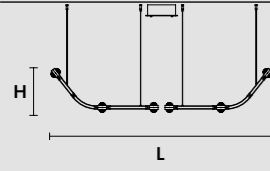

RAQAM N3 BASIC BATCH B - MODULO 5 X 16