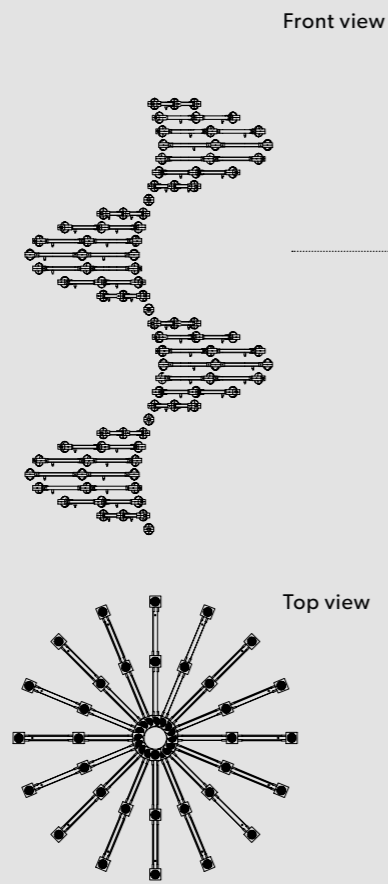

P4 CONCEPT

Vertical arrangement

MODULES

RADIAL / VERTICAL REPETITION

MODULE 7 X 32