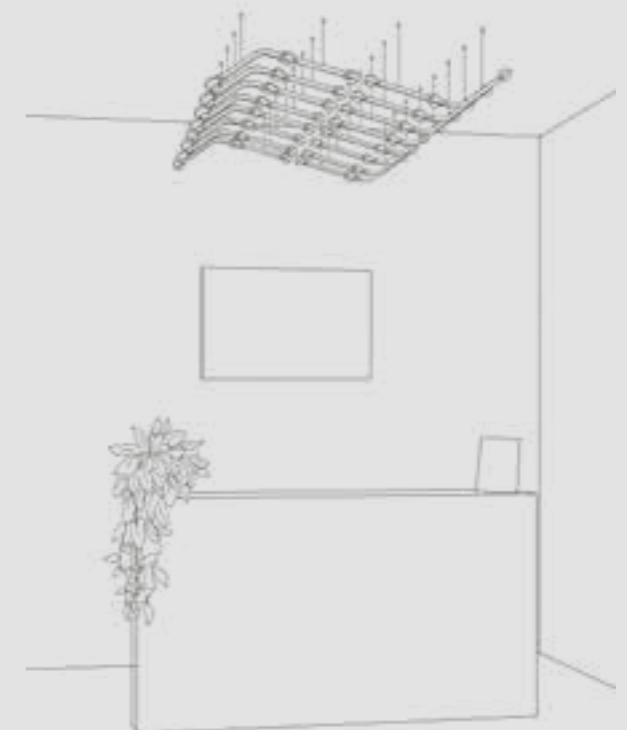

CEILING SHAPE

M1 CONCEPT

Chandelier arrangement

MODULES

MODULE 3 X 10

RADIAL REPETITION

Front view

Top view