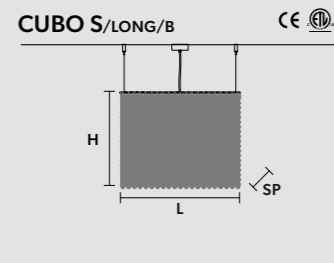

RECTANGULAR

L 50 cm / 19.68"
SP 12.5 cm / 4.92"
H 40 cm / 15.74"

WW 7×E14×40 W (not included)
USA 7×E12×40 W (not included)