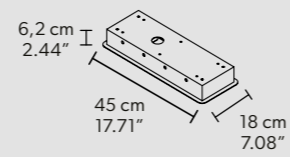

L 125 x 35 cm / 49.21" x 13.77"
H 25 cm / 9.84"
W 15 kg / 33.06 lb

48 LED LIGHTS CRI > 80
3000 K - 72 W - 9360 Nominal Lumen
Dimmable PUSH or DMX on request.

Fixing: 1 x canopy
16 x single steel cables.
The canopy contains:
1 x driver
1 x control board