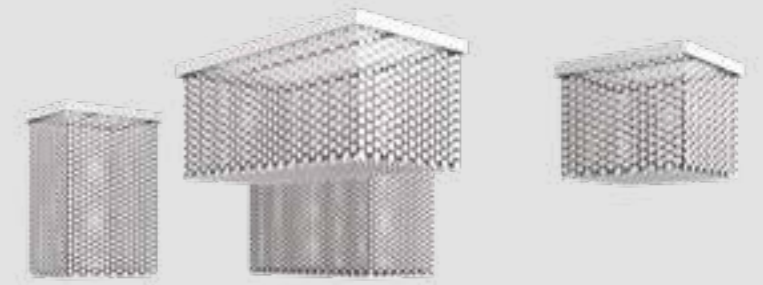

SQUARE MODULES

AVAILABLE SIZES

L = SP	Min	12.5 cm / 4.92"
	Max	50 cm / 19.68"
H	Min	20 cm / 7.87"
	Max	80 cm / 31.49"

CUBO CEILING COMBO

Any space can be decorated with Cubo modules, creating compositions to suit the setting. Several identical modules, or combinations of different modules, can be used in the same area, or the same mix of modules can be used to decorate different surfaces.

CEILING MODULES

CUBO PL/SQUARE/SMALL/20 CE

■ SQUARE

L 12.5 cm / 4.92"
SP 12.5 cm / 4.92"
H 20 cm / 7.87"

WW 1×E14×40 W (not included)
USA 1×E12×40 W (not included)

CUBO PL/SQUARE/SMALL/40 CE

■ SQUARE

L 12.5 cm / 4.92"
SP 12.5 cm / 4.92"
H 40 cm / 15.74"