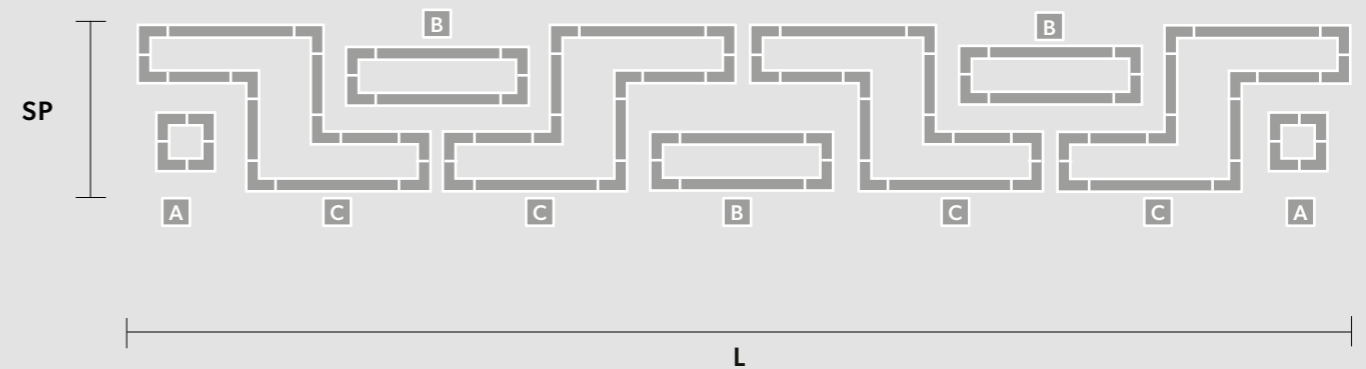

GALASSIA N1 DBL

L 945 cm / 372.04"
SP 125 cm / 49.21"
H 100 cm / 39.37"
W 370 kg / 815.71 lb

LED x 451,2 W CRI>95 3000K -
 58092 Nominal lumen
Dimmable: 1-10V
 (2 x driver recessed)

Composition :

- A** Combo A H100 (x2)
4 x Corner 20x20
- B** Combo B H100 (x3)
4 x Corner 20x20
2 x Straight 100
- C** Combo C H50 (x4)
8 x Corner 20x20
2 x Straight 100
4 x Straight 50