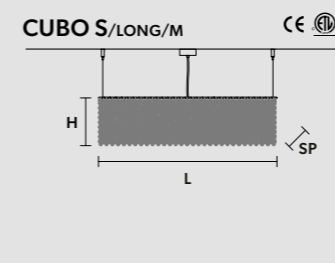

RECTANGULAR

L 50 cm / 19.68"
 SP 12.5 cm / 4.92"
 H 60 cm / 23.62"

WW 7×E14×40 W (not included)
 USA 7×E12×40 W (not included)

RECTANGULAR

L 75 cm / 29.52"
 SP 12.5 cm / 4.92"
 H 20 cm / 7.87"

WW 5×E14×40 W (not included)
 USA 5×E12×40 W (not included)