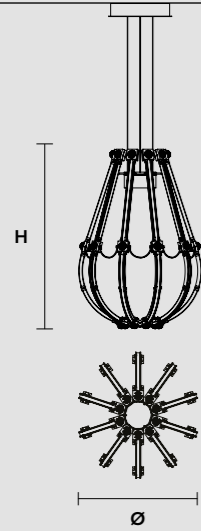

RAQAM M1 BASIC BATCH - MODULE 3 X 10