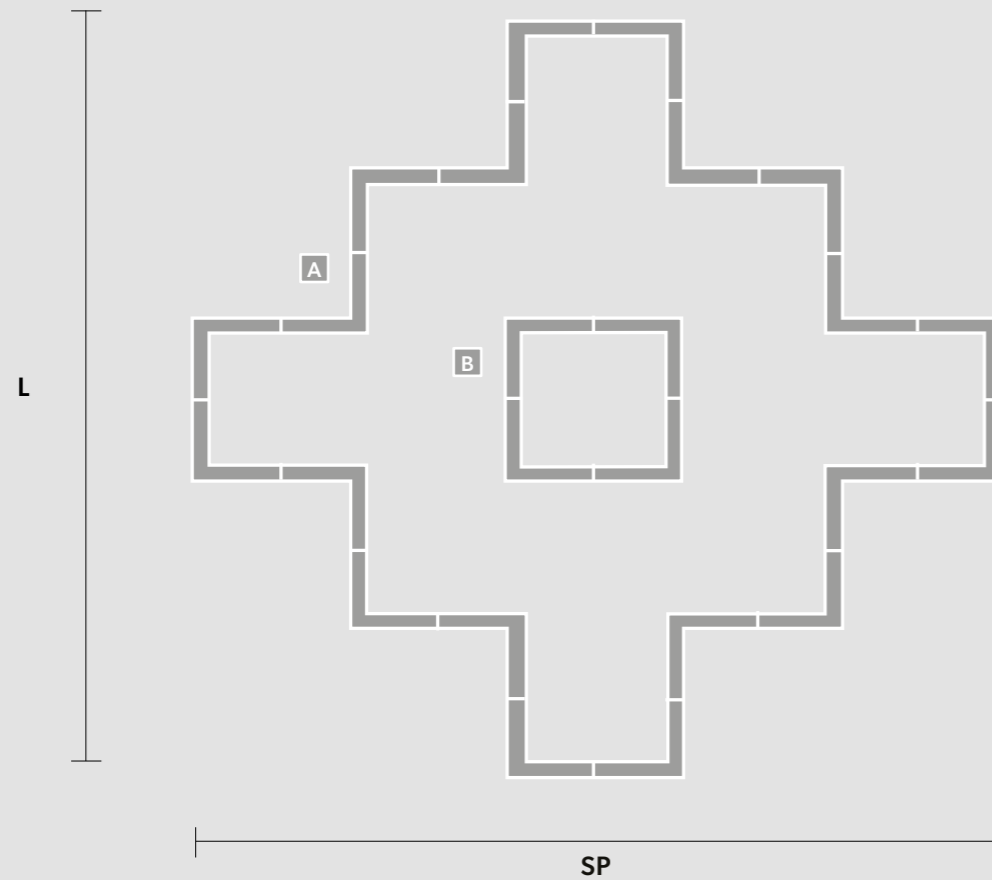

GALASSIA M1 SNG

L 180 cm / 70.86"
SP 180 cm / 70.86"
H 50 cm / 19.68"
W 70 kg / 154.32 lb

LED x 86,4 W CRI>95 3000K -
11112 Nominal lumen
Dimmable: 1-10V
(1 x driver recessed)

Composition :

- **A** Outside
  20 x Corner 20x20
- **B** Inside
  4 x Corner 20x20

GALASSIA N1 DBL

L 945 cm / 372.04"
SP 125 cm / 49.21"
H 100 cm / 39.37"
W 370 kg / 815.71 lb

LED x 451,2 W CRI>95 3000K -
58092 Nominal lumen
Dimmable: 1-10V
(2 x driver recessed)

Composition :

- **A** Combo A H100 (x2)
  4 x Corner 20x20
- **B** Combo B H100 (x3)
  4 x Corner 20x20
  2 x Straight 100
- **C** Combo C H50 (x4)
  8 x Corner 20x20
  2 x Straight 100
  4 x Straight 50