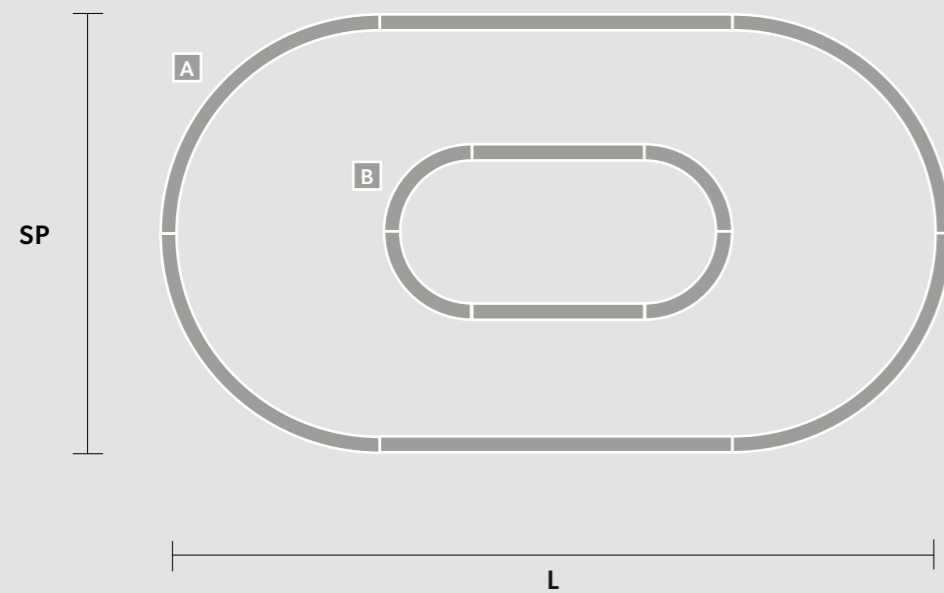

GALASSIA Q1 SNG

L 227 cm / 89.37"
SP 126 cm / 49.60"
H 100 cm / 39.37"
W 80 kg / 176.37 lb

LED x 96,8W CRI>95 3000K -
12462 Nominal lumen
Dimmable: 1-10V
(1 x driver recessed)

Composition :

- **A** Outside H50
  4 x Arch 125
  2 x Straight 100
- **B** Inside H100
  4 x Arch 50
  2 x Straight 50

GALASSIA Q1 TPL

L 461 cm / 181.49"
SP 227 cm / 89.37"
H 100 cm / 39.37"
W 220 kg / 485.01 lb

LED x 276W CRI>95 3000K -
35535 Nominal lumen
Dimmable: 1-10V
(1 x driver recessed)

Composition :

- **A** Outside H50
  12 x Arch 125
  8 x Arch 50
  2 x Straight 100
- **B** Inside H100 (x3)
  4 x Arch 50
  2 x Straight 50