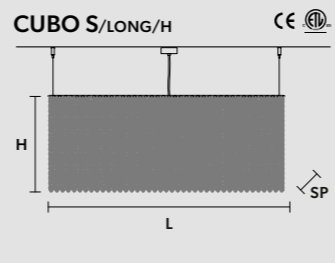

RECTANGULAR

L 100 cm / 39.37"
SP 12.5 cm / 4.92"
H 40 cm / 15.74"

WW 11×E14×40 W (not included)
USA 11×E12×40 W (not included)