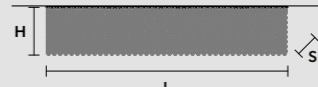

CUBO PL/LONG/Q C€ **CUBO PL/LONG/R** C€ **CUBO PL/LONG/S** C€ **CUBO PL/LONG/T** C€

RECTANGULAR

L 100 cm / 39.37"
SP 25 cm / 9.84"
H 40 cm / 15.74"

WW 18×E14×40 W (not included)
USA 18×E12×40 W (not included)

RECTANGULAR

L 100 cm / 39.37"
SP 25 cm / 9.84"
H 60 cm / 23.62"

WW 18×E14×40 W (not included)
USA 18×E12×40 W (not included)

RECTANGULAR

L 100 cm / 39.37"
SP 50 cm / 19.68"
H 20 cm / 7.87"

WW 12×E14×40 W (not included)
USA 12×E12×40 W (not included)

RECTANGULAR

L 100 cm / 39.37"
SP 50 cm / 19.68"
H 40 cm / 15.74"

WW 18×E14×40 W (not included)
USA 18×E12×40 W (not included)