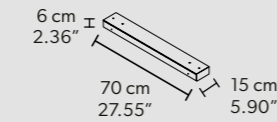

L 224,6 cm / 88.42"
H 155 cm / 61.02"
W 28 kg / 61.72 lb

128 LED LIGHTS CRI > 80
3000 K - 192 W - 24960 Nominal Lumen
Dimmable PUSH or DMX on request.

Fixing: 1 x canopy
4 x single steel cables.
The canopy contains:
1 x driver
1 x control board