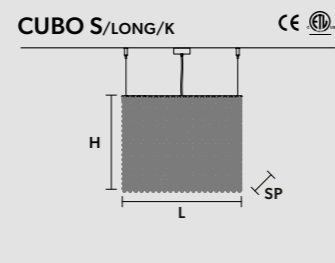

RECTANGULAR

L 100 cm / 39.37"
 SP 12.5 cm / 4.92"
 H 60 cm / 23.62"

WW 11×E14×40 W (not included)
 USA 11×E12×40 W (not included)

RECTANGULAR

L 50 cm / 19.68"
 SP 25 cm / 9.84"
 H 20 cm / 7.87"

WW 8×E14×40 W (not included)
 USA 8×E12×40 W (not included)