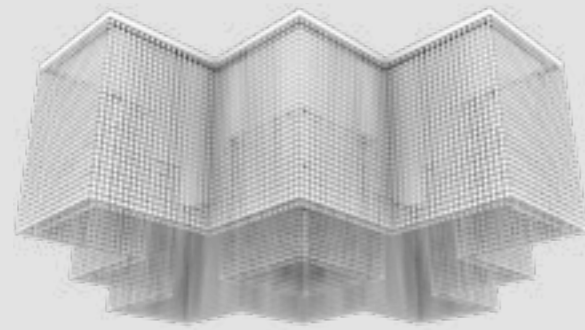

GALASSIA M1 SNG

L 180 cm / 70.86"
SP 180 cm / 70.86"
H 50 cm / 19.68"
W 70 kg / 154.32 lb

LED x 86,4 W CRI>95 3000K -
11112 Nominal lumen
Dimmable: 1-10V
(1 x driver recessed)

Composition :

- **A** Outside
  20 x Corner 20x20
- **B** Inside
  4 x Corner 20x20