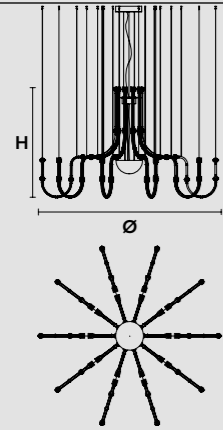

RAQAM Q1 BASIC BATCH A – MODULO 3 X 10 + MODULO 4 X 10