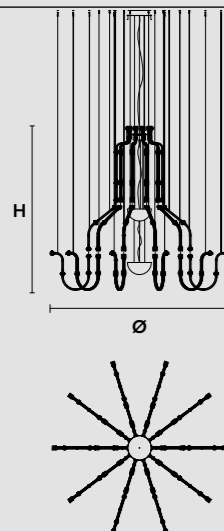

RAQAM Q4 BASIC BATCH A – MODULO 4 X 10 + MODULO 5 X 10 + MODULO 6 X 10

Ø 219 cm / 86.22"
H 200 cm / 78.74"
W 65 kg / 143.3 lb

220 LED LIGHTS CRI>80
3000K - 330 W- 42900 Nominal Lumen
Dimmable PUSH or DMX on request.

Fixing: 1 x canopy
30 x single steel cables.
The canopy contains:
1 x driver

The box contains:
1 x control board

Each cup contains:
1 x drivers
1 x control boards