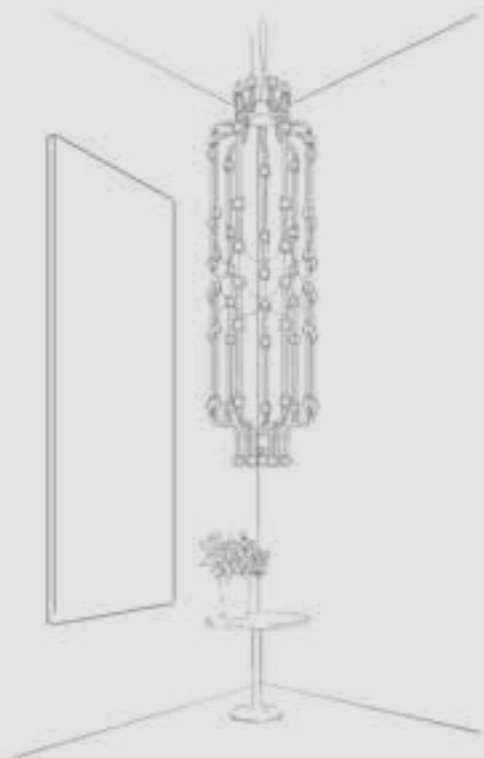

CEILING SHAPE

M1 CONCEPT

Chandelier arrangement

MODULES

MODULE 3 X 10

RADIAL REPETITION

Front view

Top view