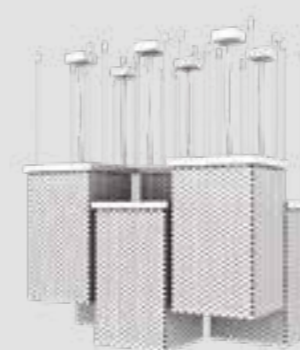

DIFFERENT AREAS _ SAME MODULES