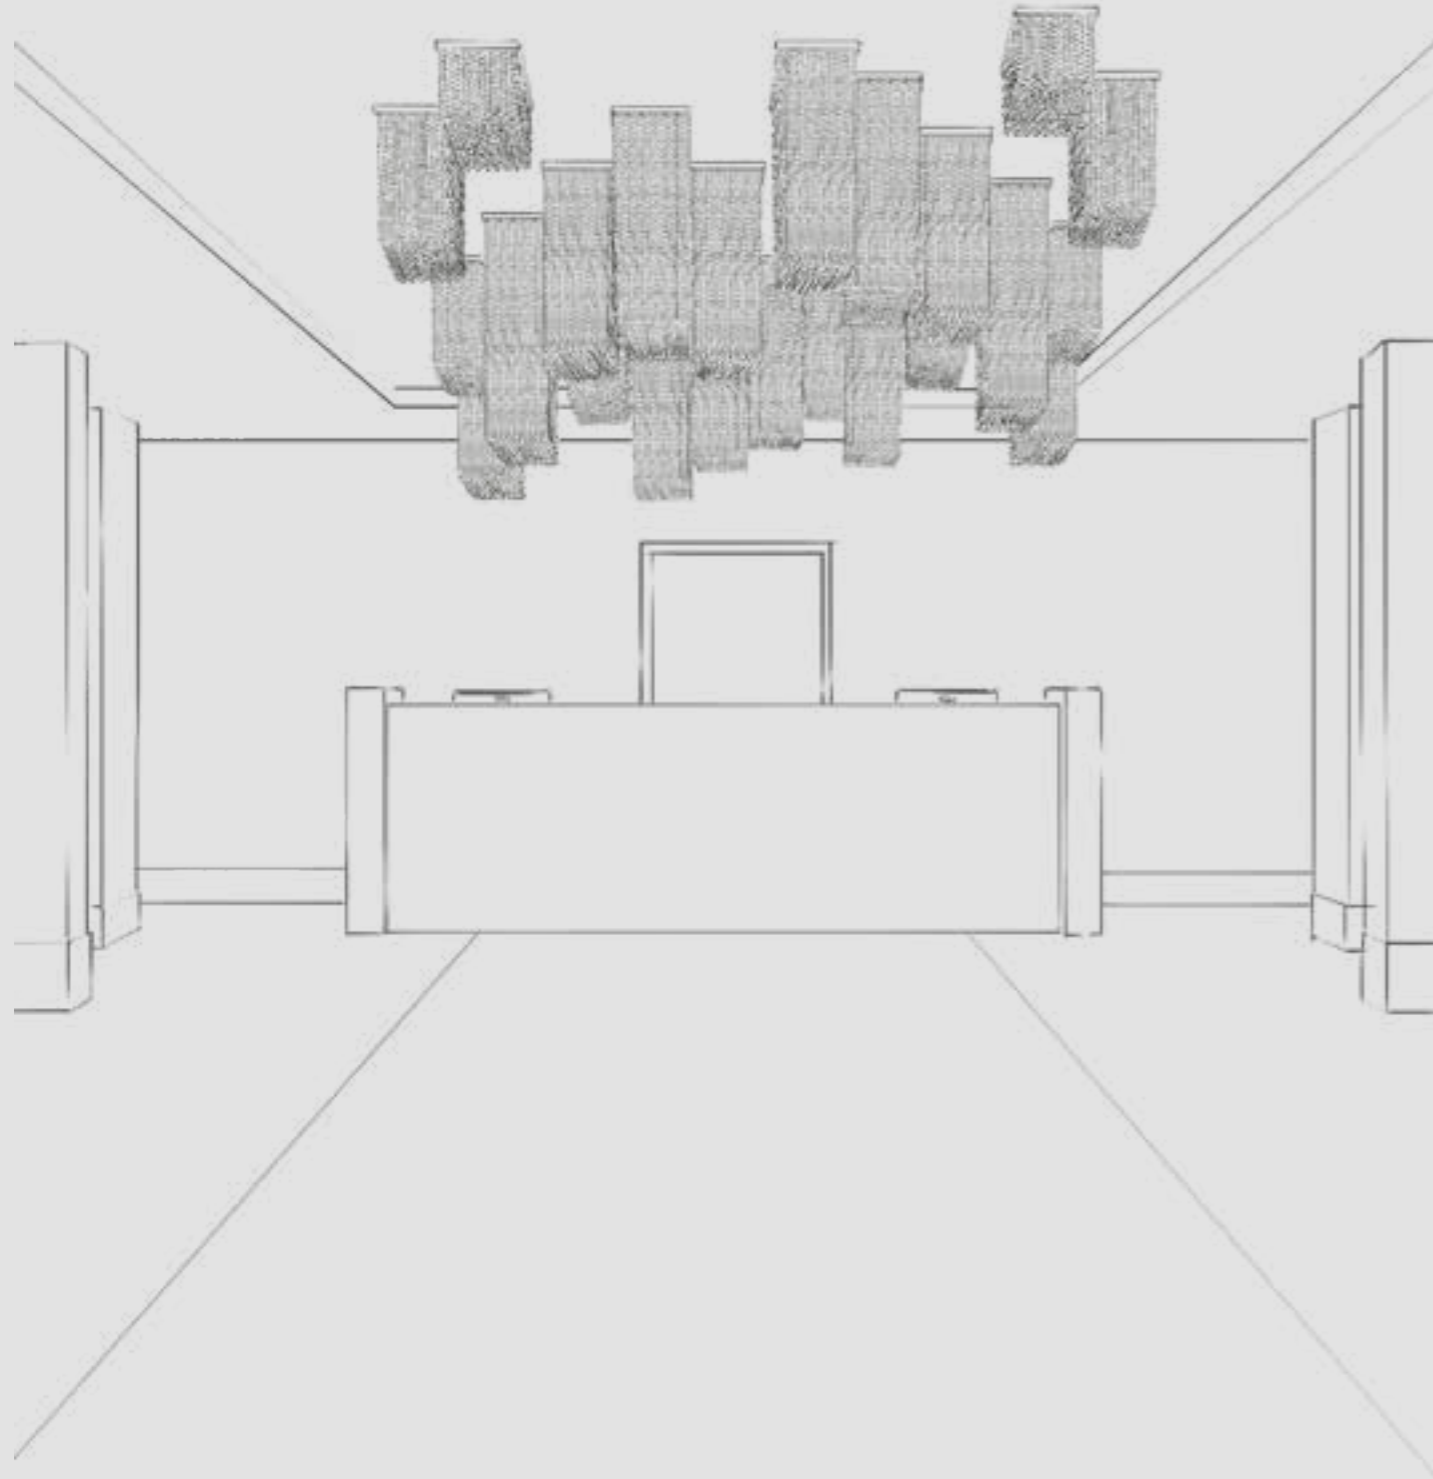

CEILING MODULES

■ SQUARE

L 12.5 cm / 4.92"
SP 12.5 cm / 4.92"
H 20 cm / 7.87"

WW 1×E14×40 W (not included)
USA 1×E12×40 W (not included)

■ SQUARE

L 12.5 cm / 4.92"
SP 12.5 cm / 4.92"
H 40 cm / 15.74"

WW 1×E14×40 W (not included)
USA 1×E12×40 W (not included)

■ SQUARE

L 12.5 cm / 4.92"
SP 12.5 cm / 4.92"
H 60 cm / 23.62"

WW 3×E14×40 W (not included)
USA 3×E12×40 W (not included)

■ SQUARE

L 12.5 cm / 4.92"
SP 12.5 cm / 4.92"
H 80 cm / 31.49"

WW 3×E14×40 W (not included)
USA 3×E12×40 W (not included)

■ SQUARE

L 25 cm / 9.84"
SP 25 cm / 9.84"
H 20 cm / 7.87"

WW 4×E14×40 W (not included)
USA 4×E12×40 W (not included)

■ SQUARE

L 25 cm / 9.84"
SP 25 cm / 9.84"
H 40 cm / 15.74"

WW 7×E14×40 W (not included)
USA 7×E14×40 W (not included)

■ SQUARE

L 25 cm / 9.84"
SP 25 cm / 9.84"
H 60 cm / 23.62"

WW 8×E14×40 W (not included)
USA 8×E12×40 W (not included)

■ SQUARE

L 25 cm / 9.84"
SP 25 cm / 9.84"
H 80 cm / 31.49"

WW 10×E14×40 W (not included)
USA 10×E12×40 W (not included)

■ SQUARE

L 50 cm / 19.68"
SP 50 cm / 19.68"
H 20 cm / 7.87"

WW 12×E14×40 W (not included)
USA 12×E12×40 W (not included)

■ SQUARE

L 50 cm / 19.68"
SP 50 cm / 19.68"
H 40 cm / 15.74"

WW 12×E14×40 W (not included)
USA 12×E12×40 W (not included)