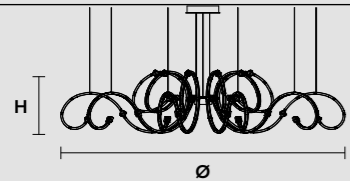

RAQAM Q5 BASIC BATCH E - MODULE 1 X 10