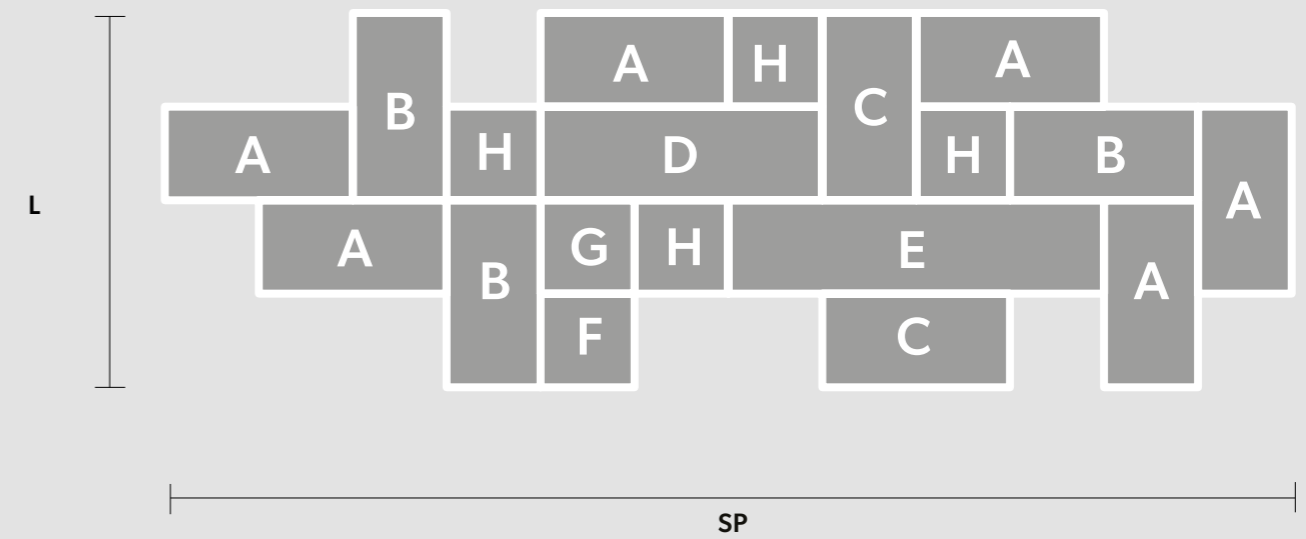

CUBO COMBO PL 300 RC

CE

L 100 cm / 39.37" **WW** 195×E14×40 W (not included)
SP 300 cm / 118.11" **USA** 195×E12×40 W (not included)
H 80 cm / 31.49"

Composition

- A** 6 x Cubo/PL/Long/J
- B** 3 x Cubo/PL/Long/K
- C** 2 x Cubo/PL/Long/L
- D** 1 x Cubo/PL/Long/O
- E** 1 x Cubo/PL/Long/Q
- F** 1 x Cubo/PL/Square/Medium/20
- G** 1 x Cubo/PL/Square/Medium/60
- H** 4 x Cubo/PL/Square/Medium/80