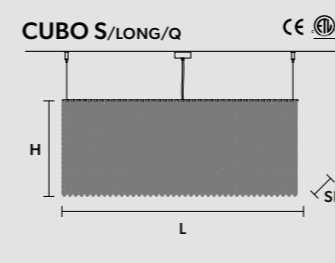

RECTANGULAR

L 100 cm / 39.37"
 SP 12.5 cm / 4.92"
 H 20 cm / 7.87"

WW 6×E14×40 W (not included)
 USA 6×E12×40 W (not included)

RECTANGULAR

L 100 cm / 39.37"
 SP 12.5 cm / 4.92"
 H 40 cm / 15.74"

WW 11×E14×40 W (not included)
 USA 11×E12×40 W (not included)